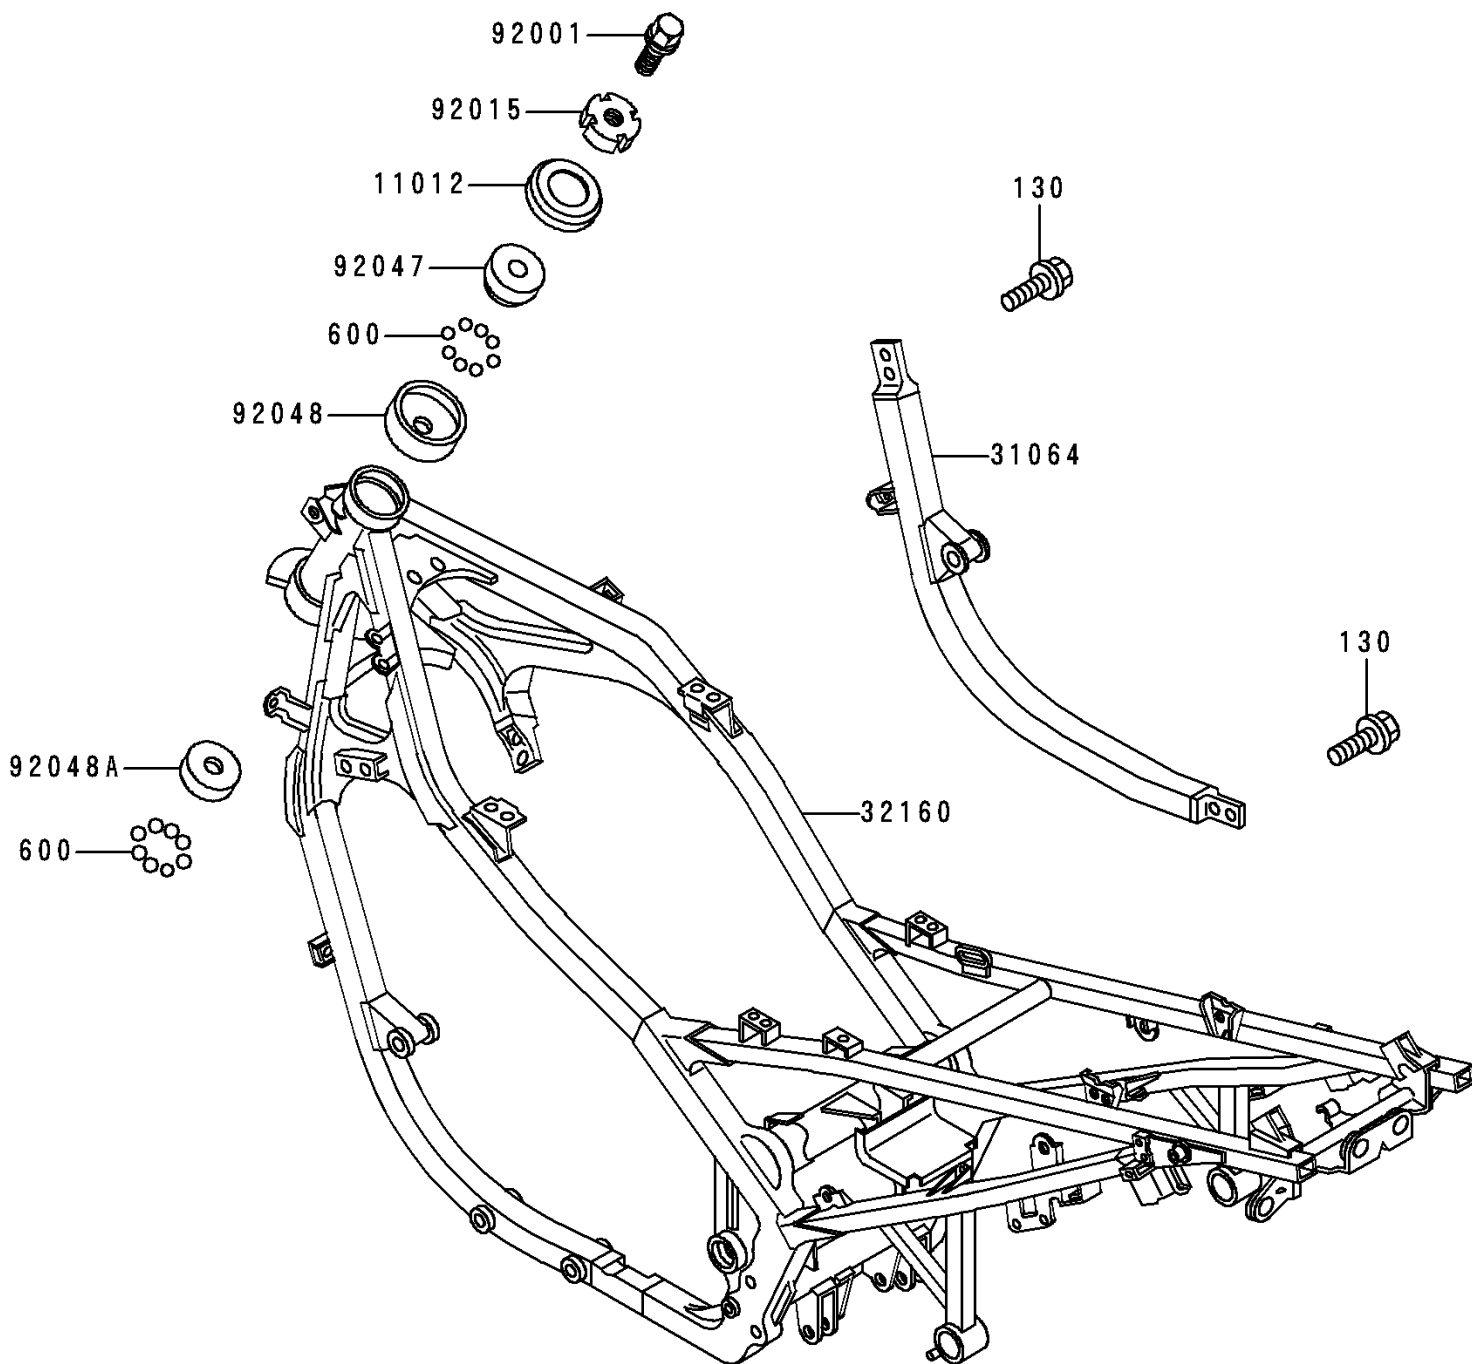

1994 NINJA® 500 PARTS DIAGRAM

Frame

F 2120

1994 NINJA® 500 PARTS LIST

Frame

| ITEM NAME | PART NUMBER | QUANTITY |
|---|---------------|----------|
| BOLT-FLANGED,10X20 (Ref # 130) | 130J1020 | 1 |
| BALL-STEEL,1/4" (Ref # 600) | 600A0800 | 1 |
| CAP,STEERING STEM (Ref # 11012) | 11012-1898 | 1 |
| PIPE-COMP,DOWNTUBE,RH,BLACK (Ref # 31064) | 31064-1155-10 | 1 |
| FRAME-COMP,BLACK (Ref # 32160) | 32160-1324-10 | 1 |
| BOLT,FLANGED,16X22 (Ref # 92001) | 92001-1488 | 1 |
| NUT,30MM,BLACK (Ref # 92015) | 92015-1301 | 1 |
| RACE,STEERING STEM BEARING (Ref # 92047) | 92047-011 | 1 |
| RACE,STEERING STEM BEARING (Ref # 92048) | 92048-006 | 1 |
| RACE,STEERING STEM BEARING (Ref # 92048A) | 92048-008 | 1 |