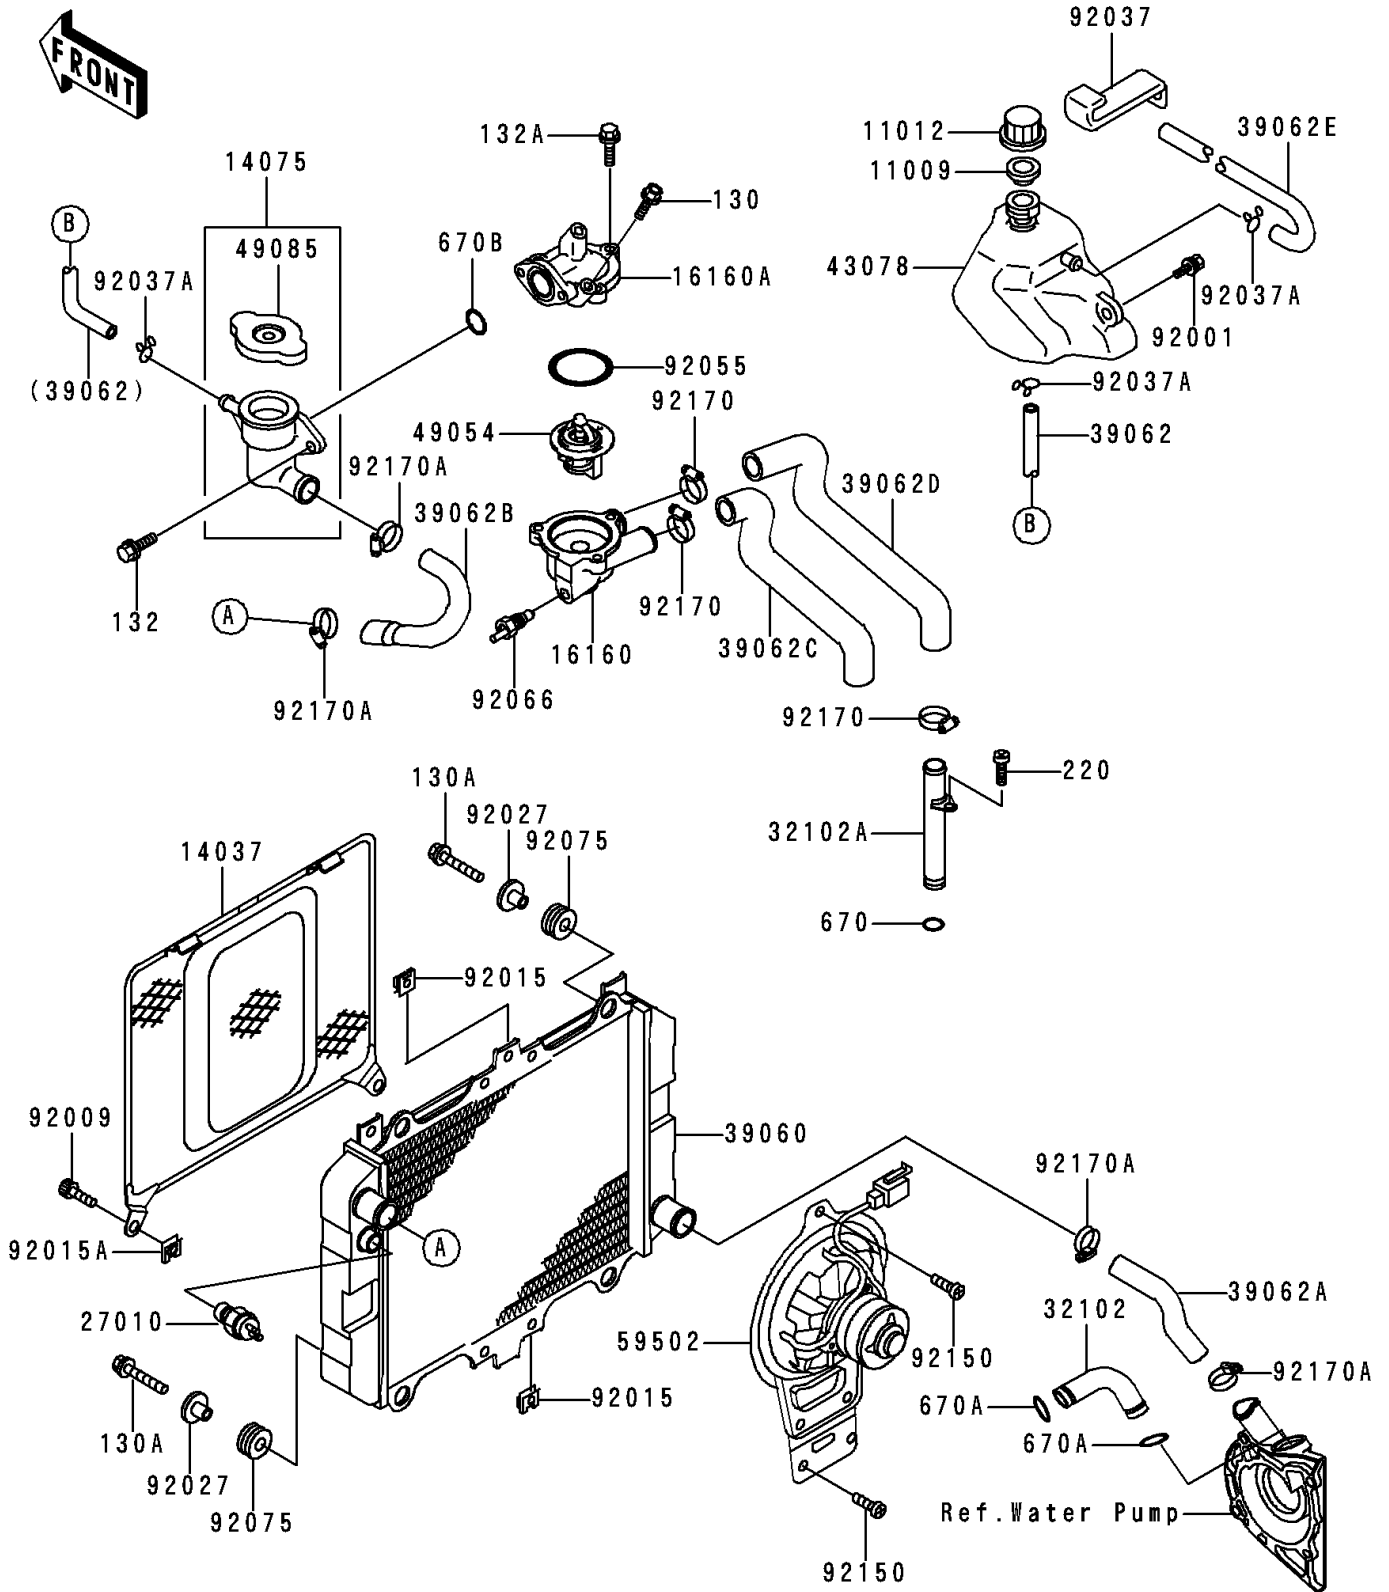

## 1994 NINJA® 500 PARTS LIST

Radiator

| ITEM NAME                                  | PART NUMBER | QUANTITY |
|--|-------------|----------|
| BOLT-FLANGED (Ref # 130)                   | 130B0614    | 1        |
| BOLT-FLANGED (Ref # 130A)                  | 130J0620    | 1        |
| BOLT-FLANGED-SMALL (Ref # 132)             | 132G0616    | 1        |
| BOLT-FLANGED-SMALL (Ref # 132A)            | 132G0620    | 1        |
| SCREW-PAN-CROS,6X12 (Ref # 220)            | 220B0612    | 1        |
| O RING,14MM (Ref # 670)                    | 670B2014    | 1        |
| O RING,18MM (Ref # 670A)                   | 670B2018    | 1        |
| GASKET,RESERVOIR TANK CAP (Ref # 11009)    | 11009-1145  | 1        |
| CAP (Ref # 11012)                          | 11012-1084  | 1        |
| SCREEN (Ref # 14037)                       | 14037-1143  | 1        |
| CAP-ASSY,RADIATOR (Ref # 14075)            | 14075-1085  | 1        |
| BODY,THERMOSTAT,LWR (Ref # 16160)          | 16160-1138  | 1        |
| BODY,THERMOSTAT,UPP (Ref # 16160A)         | 16160-1170  | 1        |
| SWITCH,THERMOSTAT (Ref # 27010)            | 27010-1304  | 1        |
| PIPE,PUMP-CYLINDER (Ref # 32102)           | 32102-1405  | 1        |
| PIPE (Ref # 32102A)                        | 32102-1473  | 1        |
| RADIATOR (Ref # 39060)                     | 39060-1084  | 1        |
| HOSE-COOLING,L=447 (Ref # 39062)           | 39062-1195  | 1        |
| HOSE-COOLING,RADIATOR-PUMP (Ref # 39062A)  | 39062-1222  | 1        |
| HOSE-COOLING,CAP-RADIATOR (Ref # 39062B)   | 39062-1223  | 1        |
| HOSE-COOLING,THERMO-HEAD,LH (Ref # 39062C) | 39062-1224  | 1        |
| HOSE-COOLING,THERMO-HEAD,RH (Ref # 39062D) | 39062-1225  | 1        |
| HOSE-COOLING (Ref # 39062E)                | 39062-1257  | 1        |
| RESERVOIR (Ref # 43078)                    | 43078-1084  | 1        |
| THERMOSTAT (Ref # 49054)                   | 49054-1059  | 1        |
| CAP-ASSY-PRESSURE (Ref # 49085)            | 49085-1066  | 1        |
| FAN-ASSY (Ref # 59502)                     | 59502-1070  | 1        |
| BOLT,W/WASHER,6X12 (Ref # 92001)           | 92001-1516  | 1        |
| SCREW,6X12 (Ref # 92009)                   | 92009-1480  | 1        |