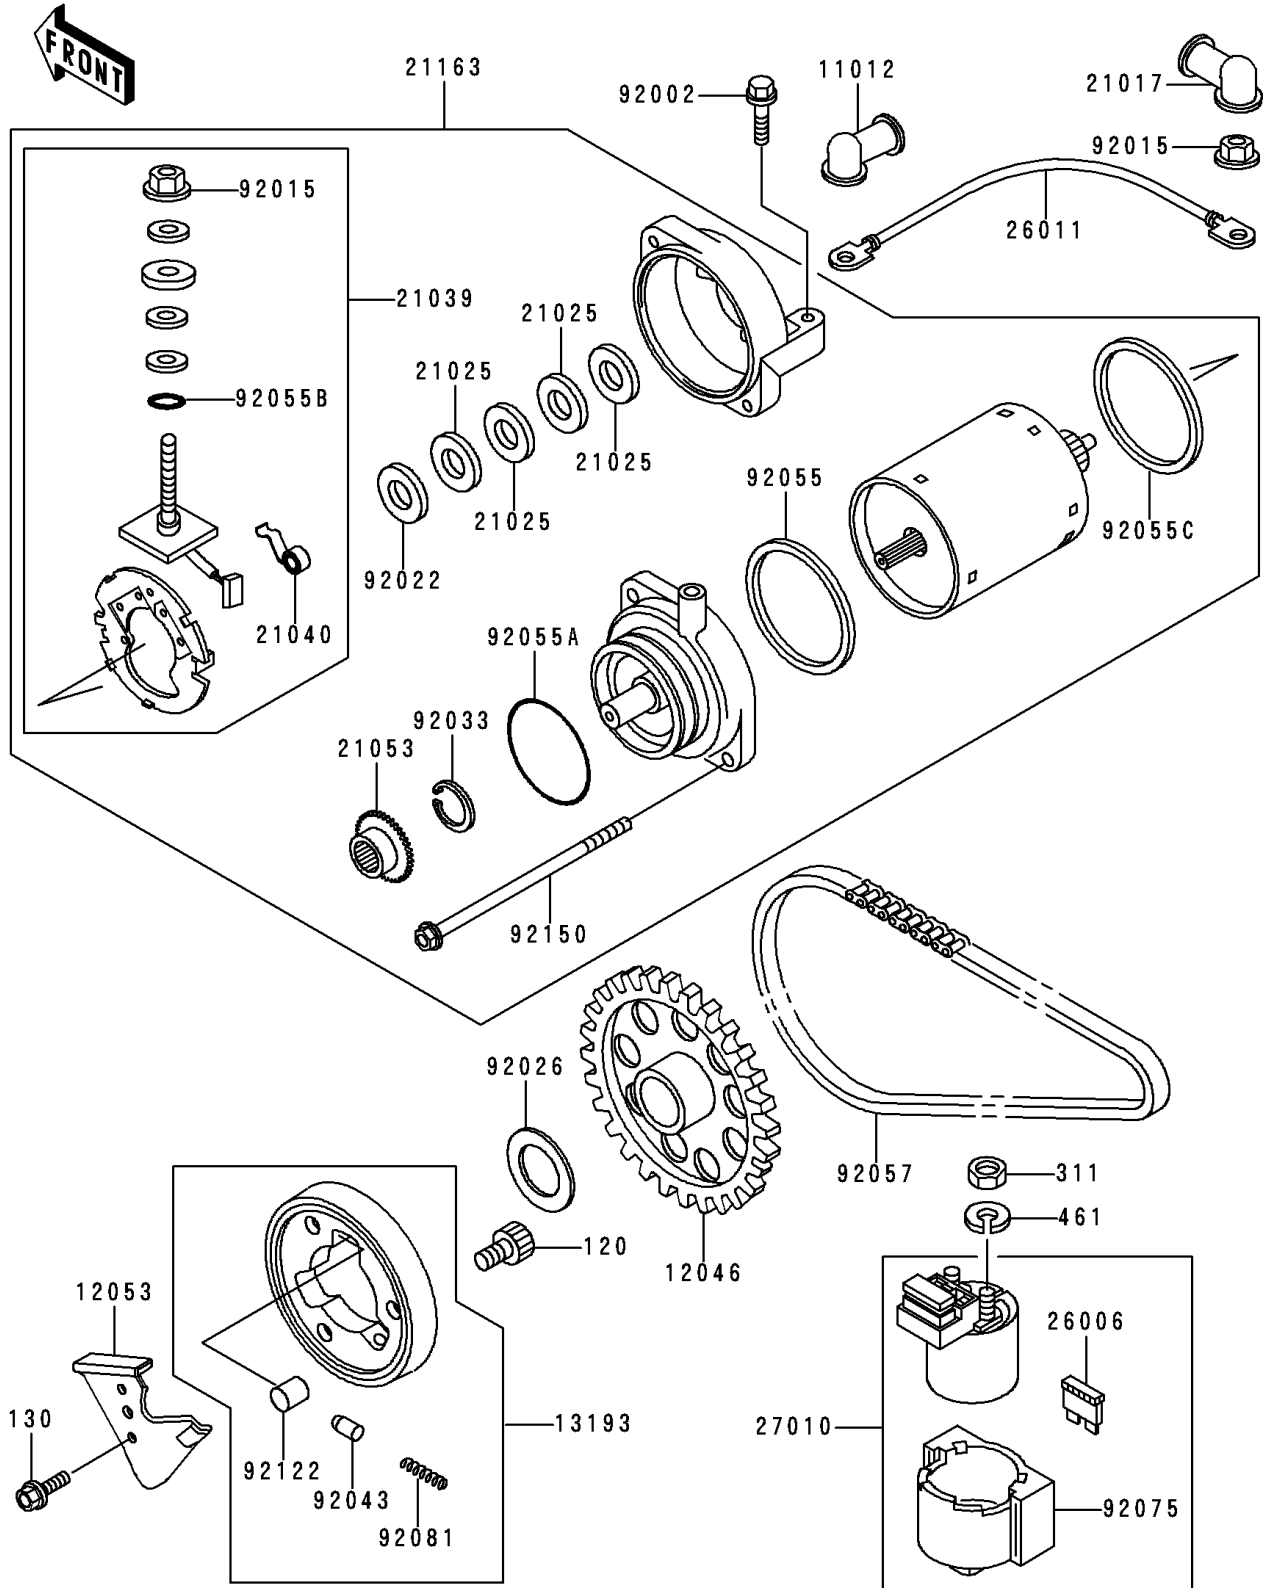

1994 NINJA® 500 PARTS DIAGRAM

Starter Motor

E1840

1994 NINJA® 500 PARTS LIST

Starter Motor

ITEM NAME	PART NUMBER	QUANTITY
BOLT-SOCKET (Ref # 120)	120P0816	1
BOLT-FLANGED,6X20 (Ref # 130)	130G0620	1
NUT-HEX,6MM (Ref # 311)	311B0600	1
WASHER-SPRING,6MM (Ref # 461)	461F0600	1
CAP,TERMINAL (Ref # 11012)	11012-1354	1
SPROCKET,ONEWAY CLUTCH,46T (Ref # 12046)	12046-1072	1
GUIDE-CHAIN (Ref # 12053)	12053-1214	1
CLUTCH-ASSY-ONEWAY (Ref # 13193)	13193-1060	1
GROMMET,STARTER TERMINAL (Ref # 21017)	21017-017	1
WASHER,9.1X18X0.2 (Ref # 21025)	21025-011	1
BRUSH,CARBON (Ref # 21039)	21039-1062	1
SPRING-BRUSH (Ref # 21040)	21040-1057	1
SPROCKET-ASSY (Ref # 21053)	21053-1057	1
STARTER-ELECTRIC (Ref # 21163)	21163-1163	1
FUSE,30A-G (Ref # 26006)	26006-1006	1
WIRE-LEAD,STARTER MOTOR (Ref # 26011)	26011-1650	1
SWITCH,MAGNETIC (Ref # 27010)	27010-1213	1
BOLT,6X25 (Ref # 92002)	92002-1086	1
NUT,STARTER MOTOR (Ref # 92015)	92015-1476	1
WASHER,9.1X18X0.8 (Ref # 92022)	92022-1132	1
SPACER,25.2X40X1.0 (Ref # 92026)	92026-1285	1
RING-SNAP,17MM (Ref # 92033)	92033-034	1
PIN (Ref # 92043)	92043-087	1
RING-O,64MM (Ref # 92055)	92055-1086	1
RING-O,42.8MM (Ref # 92055A)	92055-1313	1
RING-O,4.5X2.0 (Ref # 92055B)	92055-1370	1
RING-O,STARTER MOTOR (Ref # 92055C)	92055-1381	1
CHAIN,STARTER,BF05MX64L (Ref # 92057)	92057-1197	1
DAMPER,MAGNETIC SWITCH (Ref # 92075)	92075-1863	1

1994 NINJA® 500 PARTS LIST

Starter Motor

ITEM NAME	PART NUMBER	QUANTITY
SPRING (Ref # 92081)	92081-110	1
ROLLER,15X13 (Ref # 92122)	92122-004	1
BOLT,STARTER MOTOR (Ref # 92150)	92150-1138	1