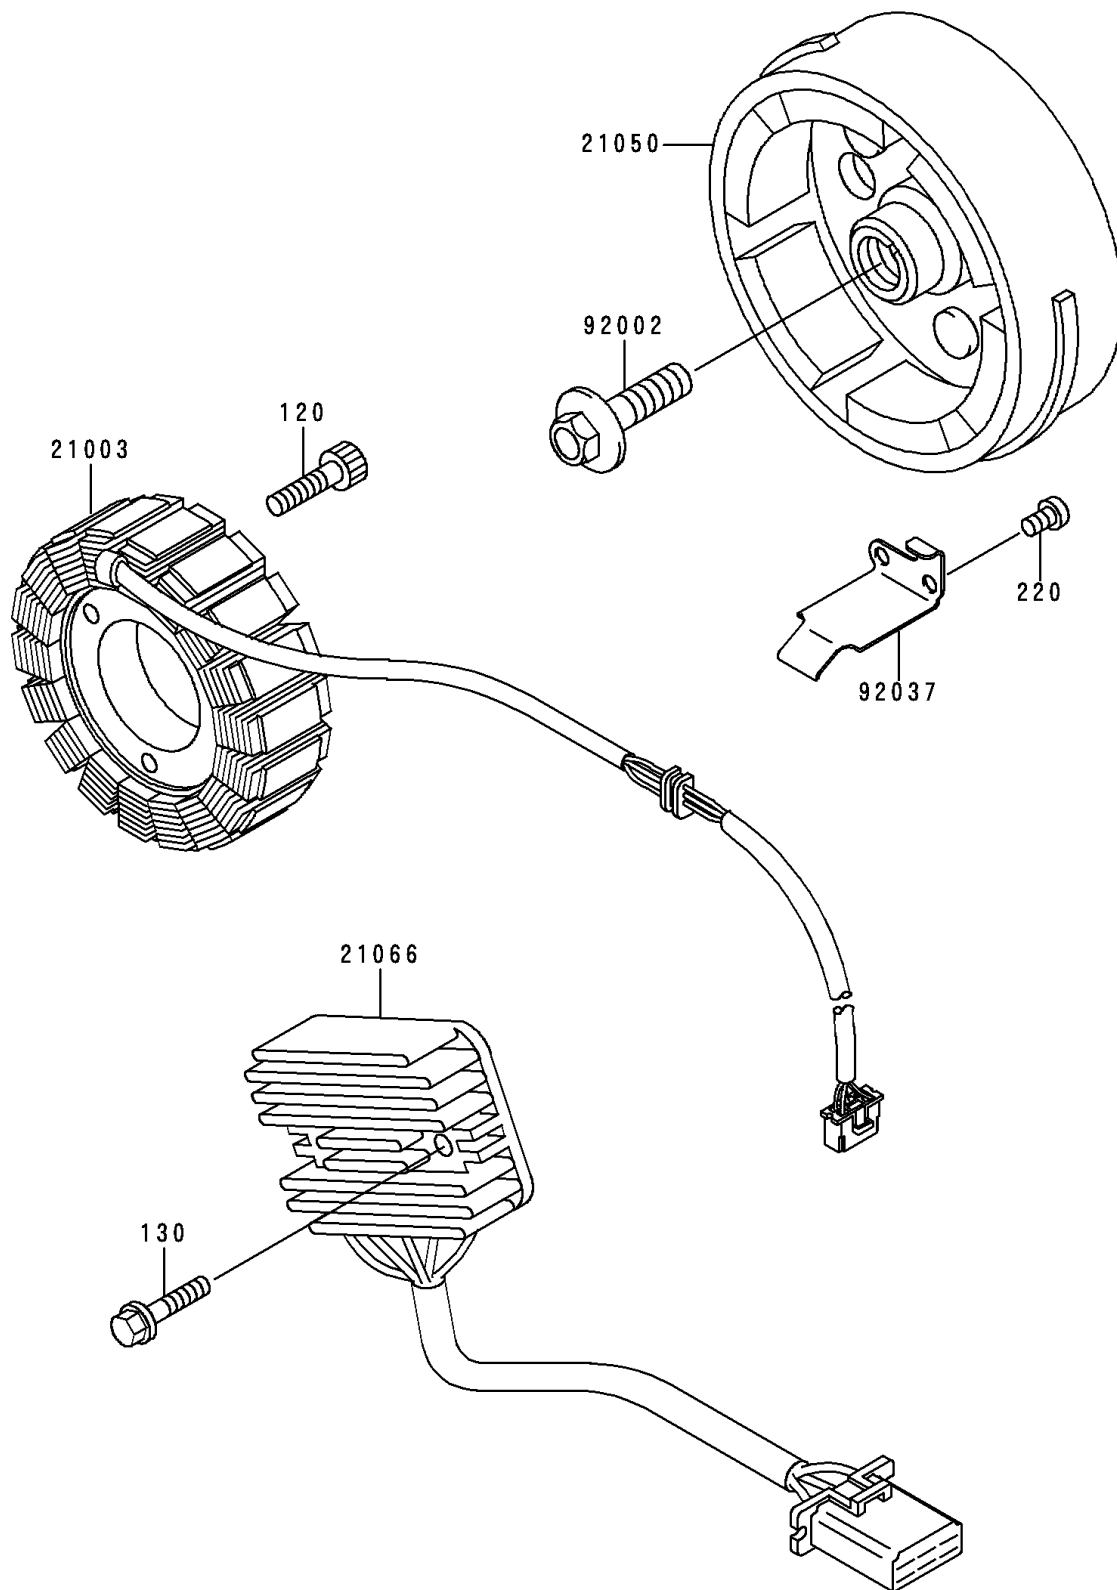

1994 NINJA® 500 PARTS DIAGRAM

Generator

E1810

1994 NINJA® 500 PARTS LIST

Generator

ITEM NAME	PART NUMBER	QUANTITY
BOLT-SOCKET,6X25 (Ref # 120)	120P0625	1
BOLT-FLANGED,6X25 (Ref # 130)	130B0625	1
SCREW-PAN-CROS (Ref # 220)	220B0510	1
STATOR (Ref # 21003)	21003-1123	1
FLYWHEEL (Ref # 21050)	21050-1162	1
REGULATOR-VOLTAGE (Ref # 21066)	21066-1030	1
BOLT,FLANGED,10X36 (Ref # 92002)	92002-1457	1
CLAMP,GENERATOR LEAD (Ref # 92037)	92037-1630	1