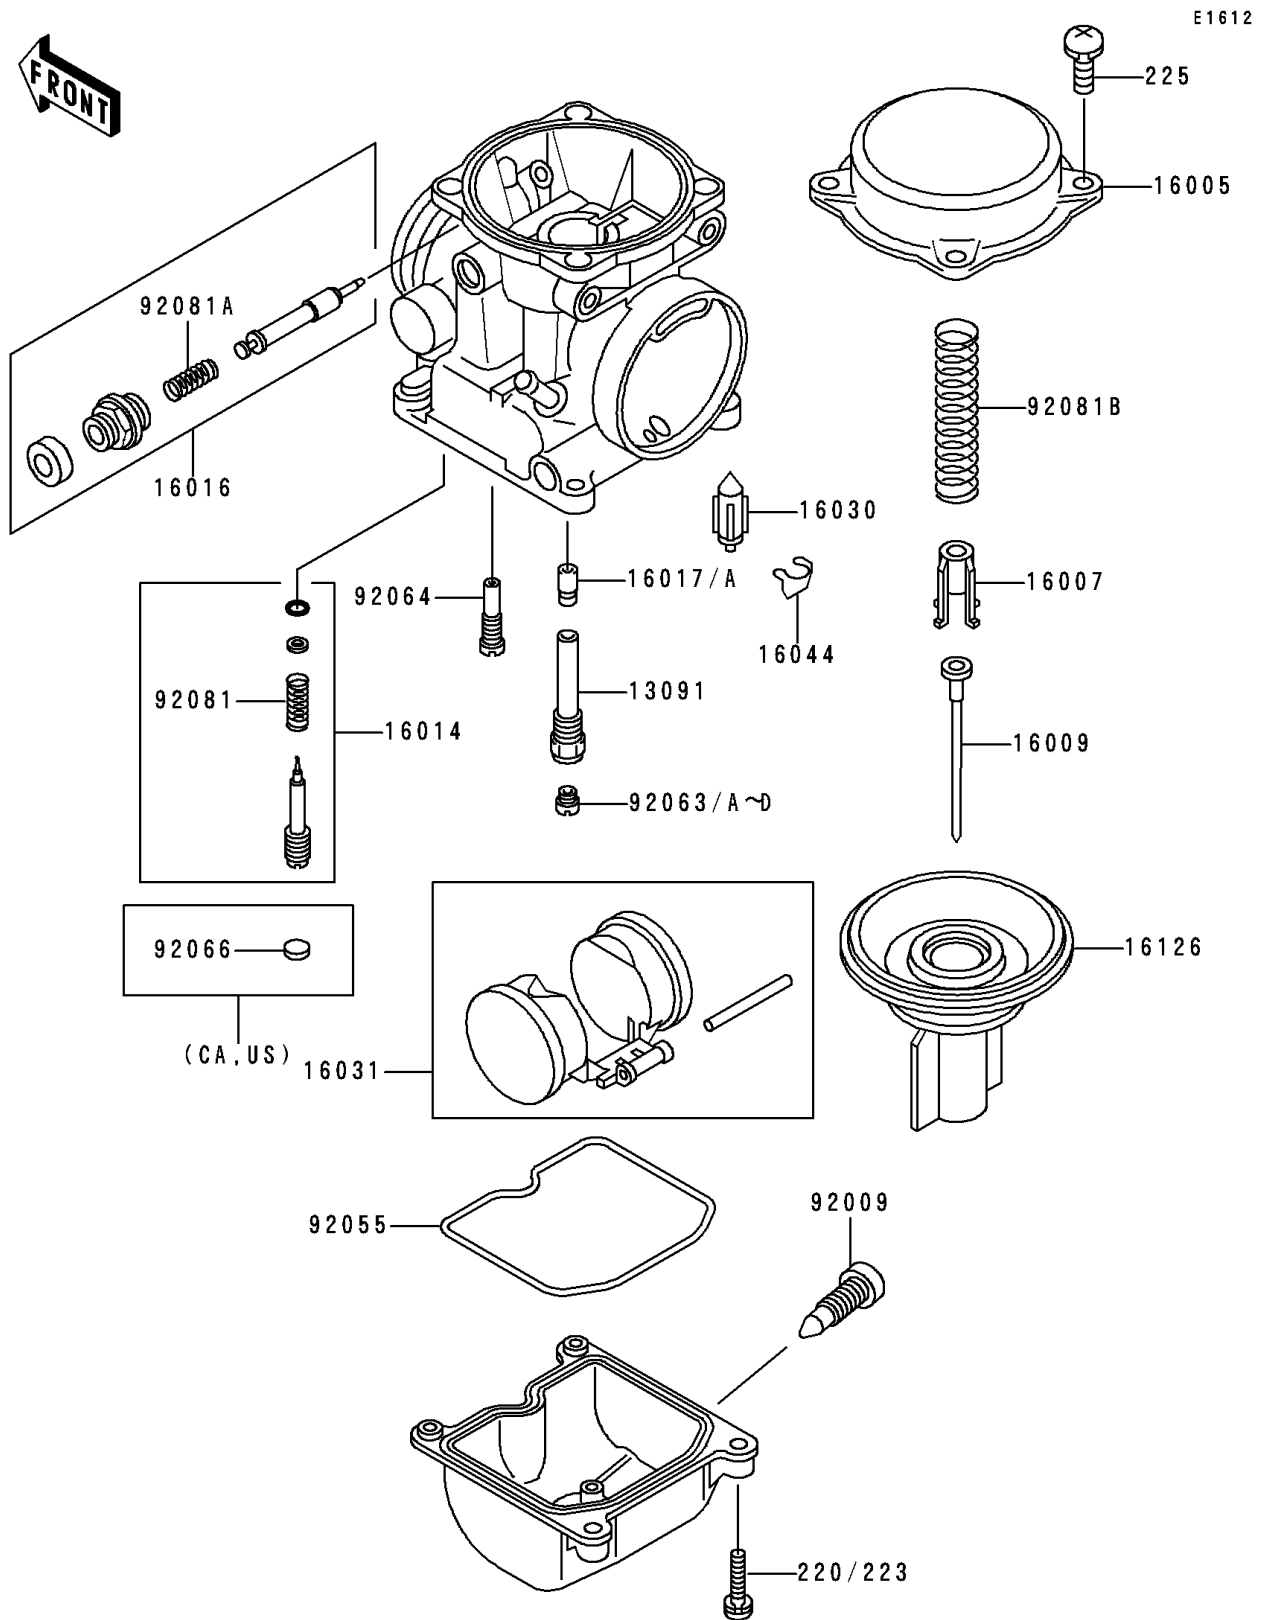

1994 NINJA® 500 PARTS DIAGRAM

Carburetor Parts

1994 NINJA® 500 PARTS LIST

Carburetor Parts

ITEM NAME	PART NUMBER	QUANTITY
SCREW-PAN-WSP-CROS (Ref # 225)	225C0418	1
HOLDER,NEEDLE JET (Ref # 13091)	13091-1406	1
TOP-CHAMBER,MIXING,27/60 (Ref # 16005)	16005-1057	1
SEAT-SPRING,VALVE (Ref # 16007)	16007-1117	1
NEEDLE-JET,N36N (Ref # 16009)	16009-1342	1
SCREW-PILOT AIR (Ref # 16014)	16014-1081	1
PLUNGER,STARTER (Ref # 16016)	16016-1090	1
VALVE-FLOAT (Ref # 16030)	16030-1007	1
FLOAT (Ref # 16031)	16031-1077	1
CLAMP,FLOAT VALVE (Ref # 16044)	16044-007	1
VALVE,VACUUM,60PS (Ref # 16126)	16126-1173	1
SCREW,DRAIN,M6X0.75 (Ref # 92009)	92009-1551	1
RING-O,FLOAT CHAMBER (Ref # 92055)	92055-1222	1
JET-MAIN,#135 (Ref # 92063)	92063-1014	1
JET-MAIN,#125 (Ref # 92063A)	92063-1069	1
JET-MAIN,#128 (Ref # 92063B)	92063-1074	1
JET-MAIN,#130 (Ref # 92063C)	92063-1075	1
JET-MAIN,#132 (Ref # 92063D)	92063-1076	1
JET-PILOT,#35 (Ref # 92064)	92064-1101	1
SPRING,VACUUM VALVE (Ref # 92081B)	92081-1874	1
SCREW-PAN-CROS (Ref # 220)	220D0414	1
SCREW-PAN-WS-CROS (Ref # 223)	223C0416	1
JET-NEEDLE (Ref # 16017)	16017-1059	1
JET-NEEDLE,#6 (Ref # 16017A)	16017-1208	1
PLUG,PILOT AIR SCREW,6.9X2 (Ref # 92066)	92066-1051	1
SPRING,PILOT ADJUST SCREW (Ref # 92081)	92081-1002	1
SPRING,STARTER PLUNGER (Ref # 92081A)	92081-1761	1