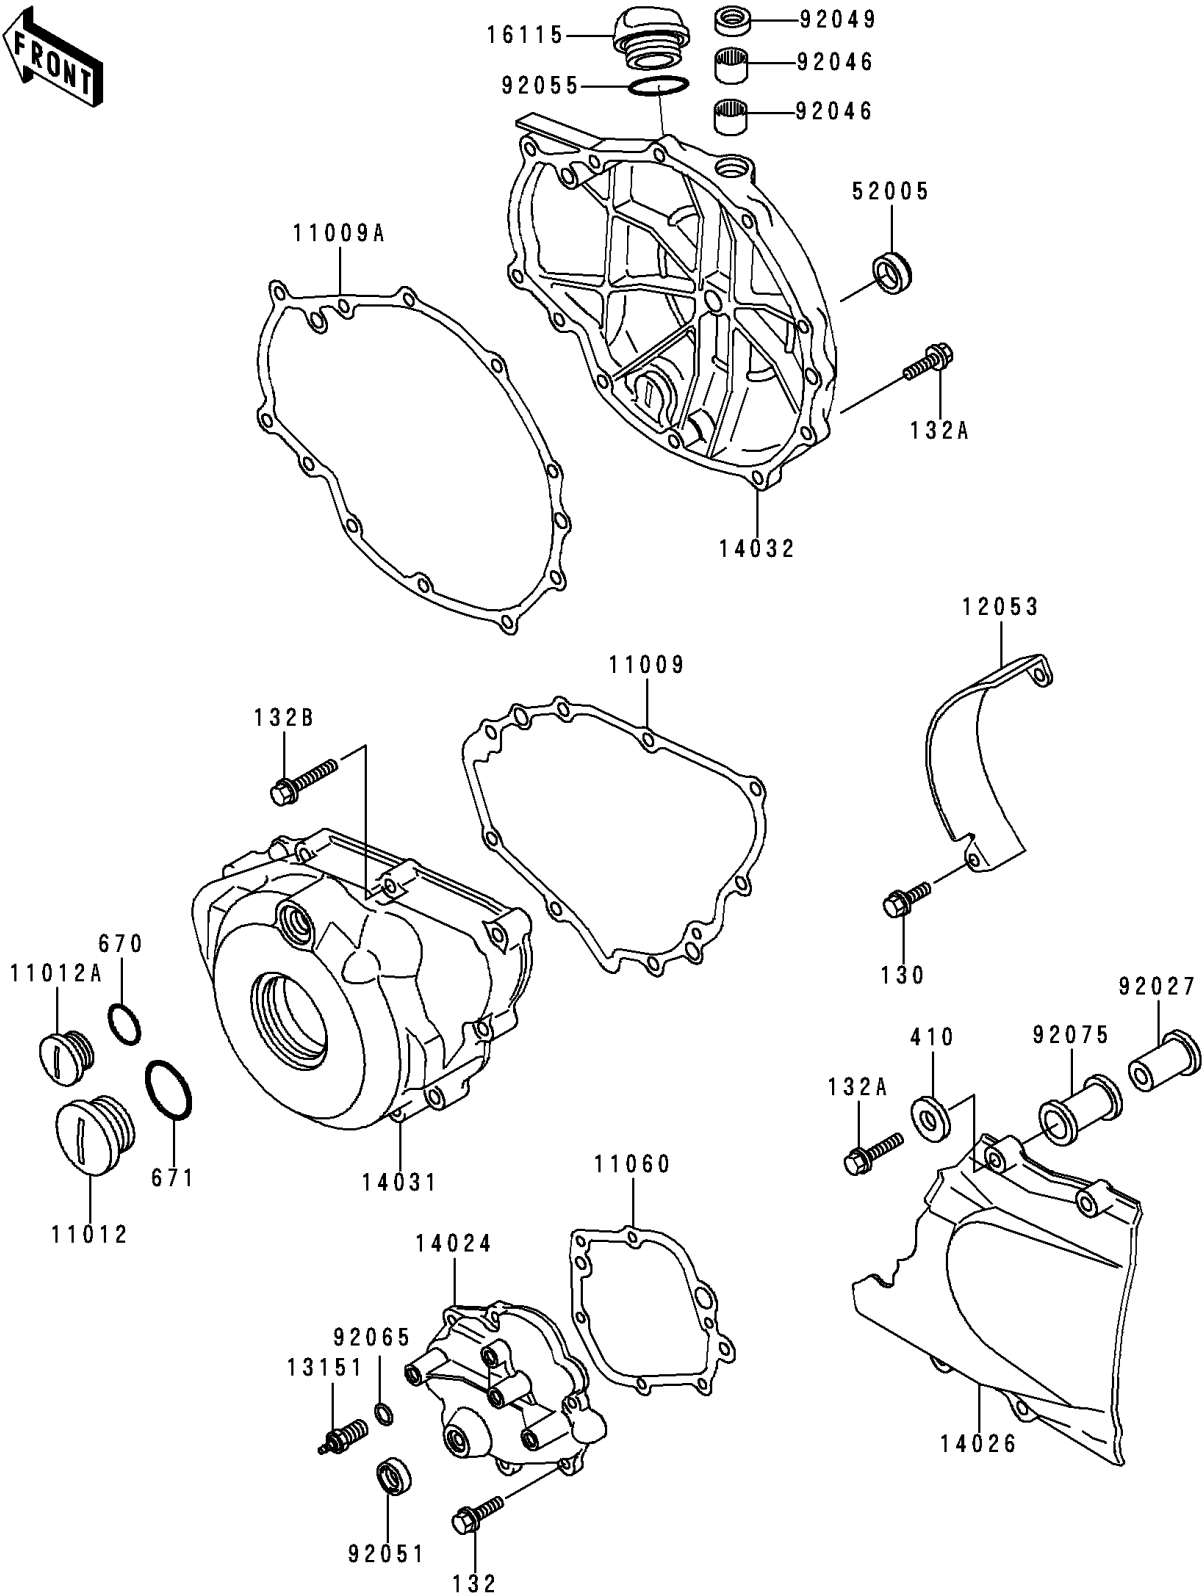

1994 NINJA® 500 PARTS DIAGRAM

Engine Cover(s)

E1431

1994 NINJA® 500 PARTS LIST

Engine Cover(s)

ITEM NAME	PART NUMBER	QUANTITY
BOLT-FLANGED,6X12 (Ref # 130)	130G0612	1
BOLT-FLANGED-SMALL (Ref # 132)	132J0620	1
BOLT-FLANGED-SMALL (Ref # 132A)	132J0625	1
BOLT-FLANGED-SMALL (Ref # 132B)	132J0630	1
WASHER-PLAIN-SMALL,6MM,BLACK (Ref # 410)	410F0600	1
O RING,18MM (Ref # 670)	670B2018	1
O RING,40MM (Ref # 671)	671B2540	1
GASKET,GENERATOR COVER (Ref # 11009)	11009-1834	1
GASKET,CLUTCH COVER (Ref # 11009A)	11009-1836	1
CAP (Ref # 11012)	11012-1362	1
CAP, TOP MARK (Ref # 11012A)	11012-1363	1
GASKET,CHANGE MECHANISM (Ref # 11060)	11060-1830	1
GUIDE-CHAIN (Ref # 12053)	12053-1215	1
SWITCH-COMP,NEUTRAL (Ref # 13151)	13151-1080	1
COVER,CHANGE MECHANISM (Ref # 14024)	14024-1387	1
COVER-CHAIN (Ref # 14026)	14026-1128	1
COVER-GENERATOR (Ref # 14031)	14031-1202	1
COVER-CLUTCH (Ref # 14032)	14032-1386	1
CAP-OIL FILLER (Ref # 16115)	16115-1009	1
GAUGE,OIL LEVEL (Ref # 52005)	52005-1009	1
COLLAR (Ref # 92027)	92027-1858	1
BEARING-NEEDLE,HK1210 (Ref # 92046)	92046-1010	1
SEAL-OIL,TB12205.5 (Ref # 92049)	92049-1271	1
SEAL-OIL,TB13225.5 (Ref # 92051)	92051-005	1
RING-O,31.5X2.6 (Ref # 92055)	92055-049	1
GASKET,10.5X16X1,DRAIN PLUG (Ref # 92065)	92065-058	1
DAMPER (Ref # 92075)	92075-1681	1