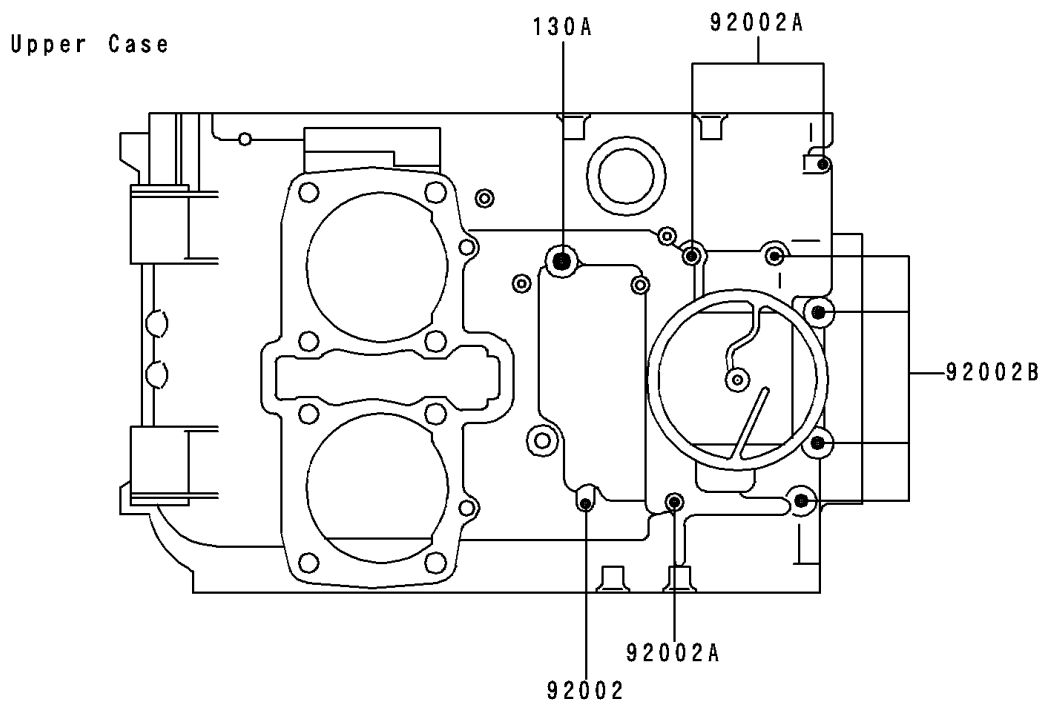

1994 NINJA® 500 PARTS DIAGRAM

Crankcase Bolt Pattern

E1412

1994 NINJA® 500 PARTS LIST

Crankcase Bolt Pattern

ITEM NAME	PART NUMBER	QUANTITY
BOLT-FLANGED (Ref # 130)	130Z08100	1
BOLT-FLANGED (Ref # 130A)	130Z0855	1
BOLT-FLANGED (Ref # 130B)	130Z0875	1
BOLT,6X40 (Ref # 92002)	92002-1566	1
BOLT,6X60 (Ref # 92002A)	92002-1567	1
BOLT,6X80 (Ref # 92002B)	92002-1568	1