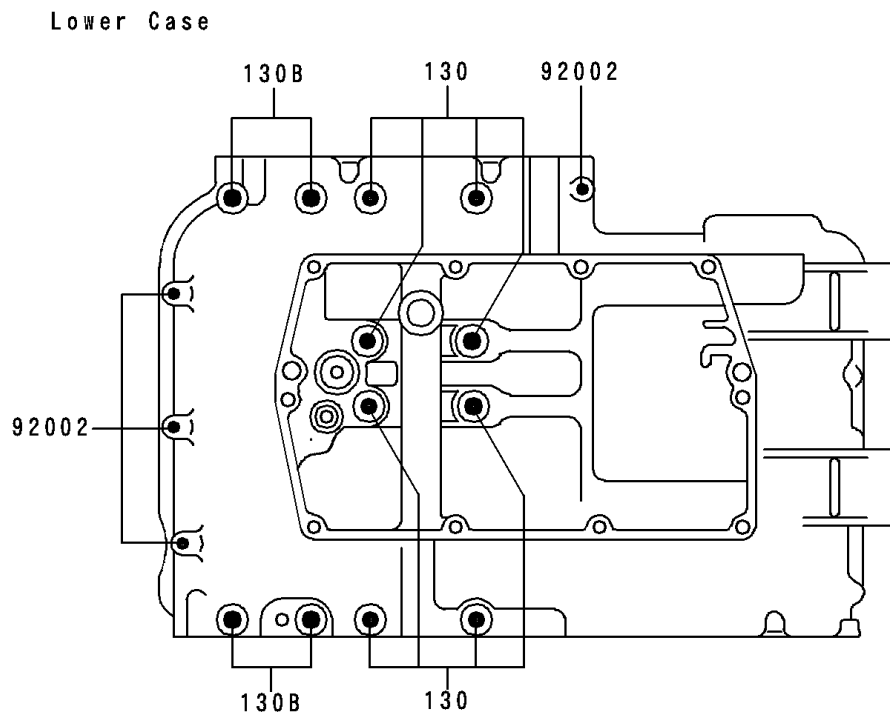

1994 NINJA® 500 PARTS DIAGRAM

Crankcase Bolt Pattern

E1412

1994 NINJA® 500 PARTS LIST

Crankcase Bolt Pattern

ITEM NAME	PART NUMBER	QUANTITY
BOLT-FLANGED (Ref # 130)	130Z08100	1
BOLT-FLANGED (Ref # 130A)	130Z0855	1
BOLT-FLANGED (Ref # 130B)	130Z0875	1
BOLT,6X40 (Ref # 92002)	92002-1566	1
BOLT,6X60 (Ref # 92002A)	92002-1567	1
BOLT,6X80 (Ref # 92002B)	92002-1568	1