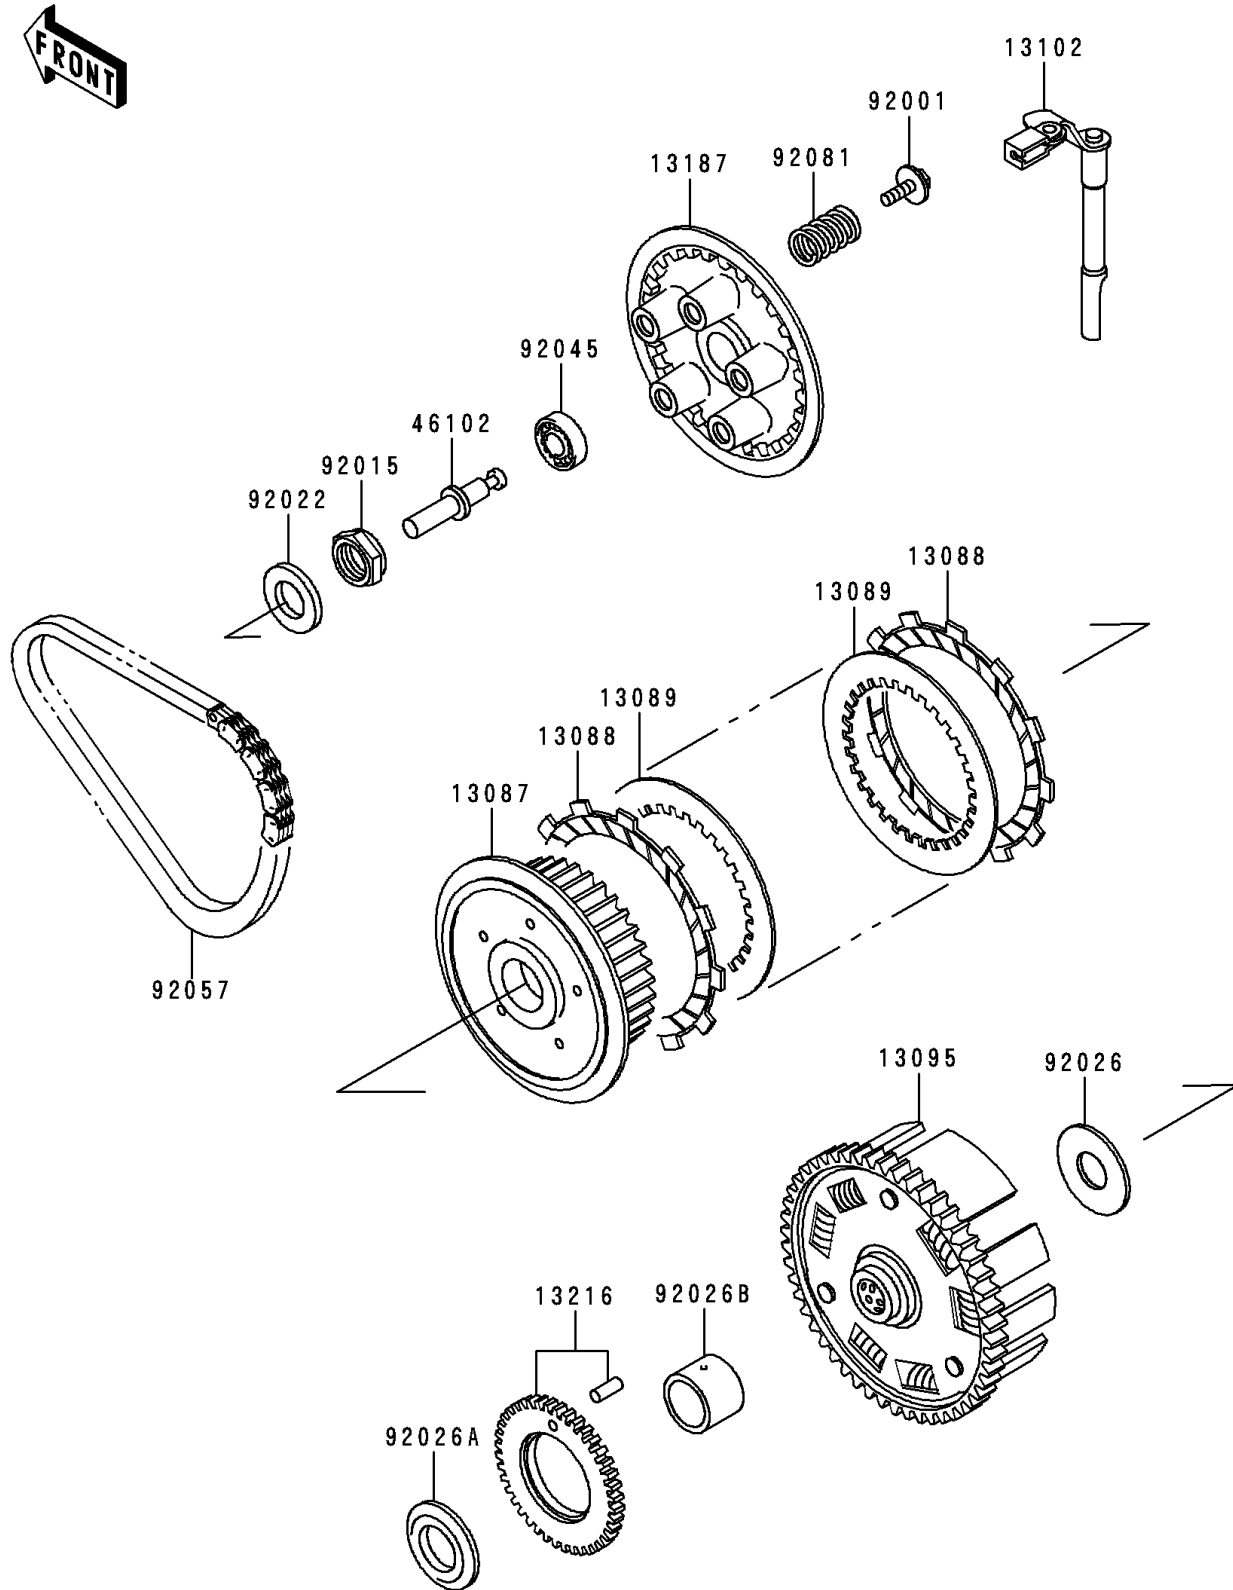

1994 NINJA® 500 PARTS DIAGRAM

Clutch

E1350

1994 NINJA® 500 PARTS LIST

Clutch

ITEM NAME	PART NUMBER	QUANTITY
HUB-CLUTCH (Ref # 13087)	13087-1162	1
PLATE-FRICTION (Ref # 13088)	13088-1013	1
PLATE-CLUTCH,T=2.0 (Ref # 13089)	13089-026	1
HOUSING-COMP-CLUTCH (Ref # 13095)	13095-1158	1
RELEASE-COMP-CLUTCH (Ref # 13102)	13102-1087	1
PLATE-CLUTCH OPERATING (Ref # 13187)	13187-1012	1
GEAR-COMP,40T (Ref # 13216)	13216-1066	1
ROD,CLUTCH (Ref # 46102)	46102-1134	1
BOLT,FLANGED,6X18 (Ref # 92001)	92001-1066	1
NUT,20MM (Ref # 92015)	92015-1555	1
WASHER,20.3X36X2.3 (Ref # 92022)	92022-1116	1
SPACER,25.5X47X2.5 (Ref # 92026)	92026-022	1
SPACER (Ref # 92026A)	92026-1242	1
SPACER,25X30X23.5 (Ref # 92026B)	92026-1243	1
BEARING-BALL,6001C3ML01 (Ref # 92045)	92045-1235	1
CHAIN,PRIMARY (Ref # 92057)	92057-1229	1
SPRING,CLUTCH (Ref # 92081)	92081-1864	1