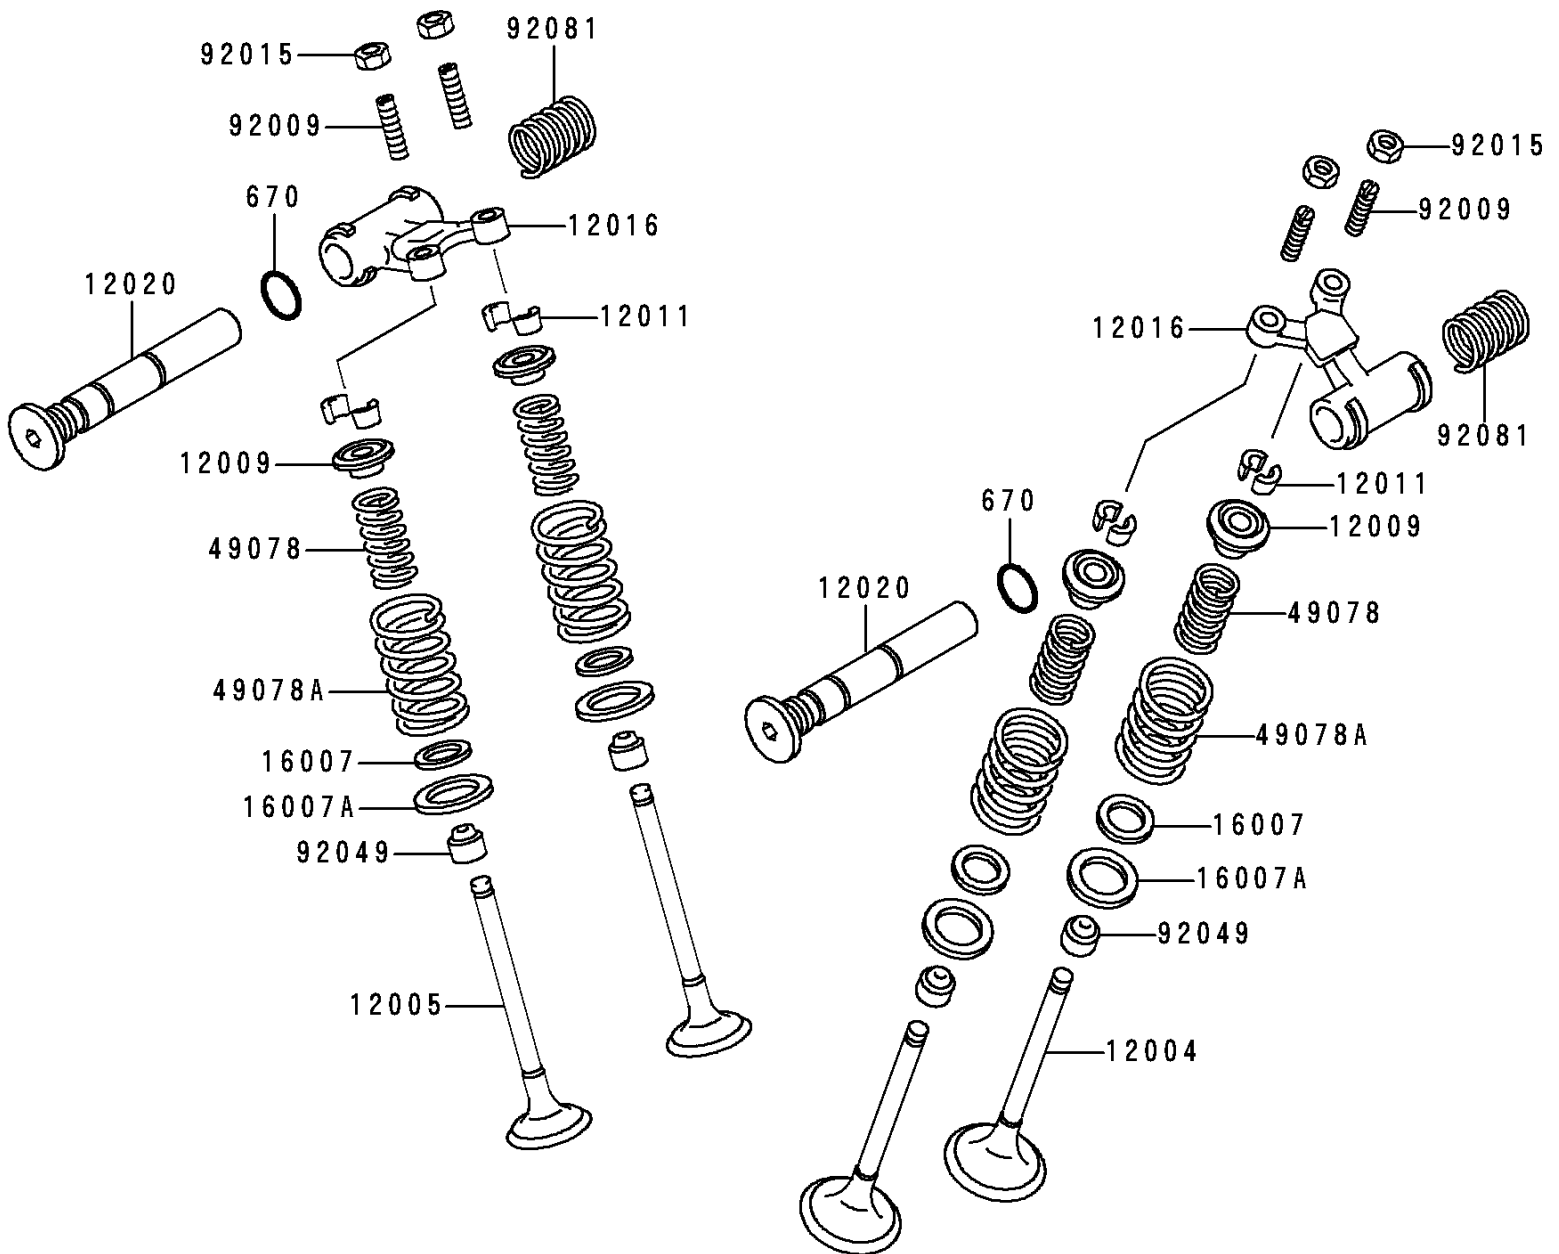

1994 NINJA® 500 PARTS DIAGRAM

Valve(s)

E1210

1994 NINJA® 500 PARTS LIST

Valve(s)

ITEM NAME	PART NUMBER	QUANTITY
O RING,16MM (Ref # 670)	670D2016	1
VALVE-INTAKE (Ref # 12004)	12004-1119	1
VALVE-EXHAUST (Ref # 12005)	12005-1052	1
RETAINER-VALVE SPRING (Ref # 12009)	12009-1054	1
COLLET (Ref # 12011)	12011-1003	1
ARM-ROCKER (Ref # 12016)	12016-1051	1
SHAFT-ROCKER (Ref # 12020)	12020-1057	1
SEAT-SPRING,12.1X16.2X0.5 (Ref # 16007)	16007-1177	1
SEAT-SPRING,17.5X23.8X0.5 (Ref # 16007A)	16007-1178	1
SPRING-ENGINE VALVE,INNER (Ref # 49078)	49078-1051	1
SPRING-ENGINE VALVE,OUTER (Ref # 49078A)	49078-1052	1
SCREW,7MM (Ref # 92009)	92009-1279	1
NUT,7MM (Ref # 92015)	92015-1325	1
SEAL-OIL,RVC2-5.5X8.5X8.3 (Ref # 92049)	92049-1062	1
SPRING,ROCKER ARM (Ref # 92081)	92081-1636	1