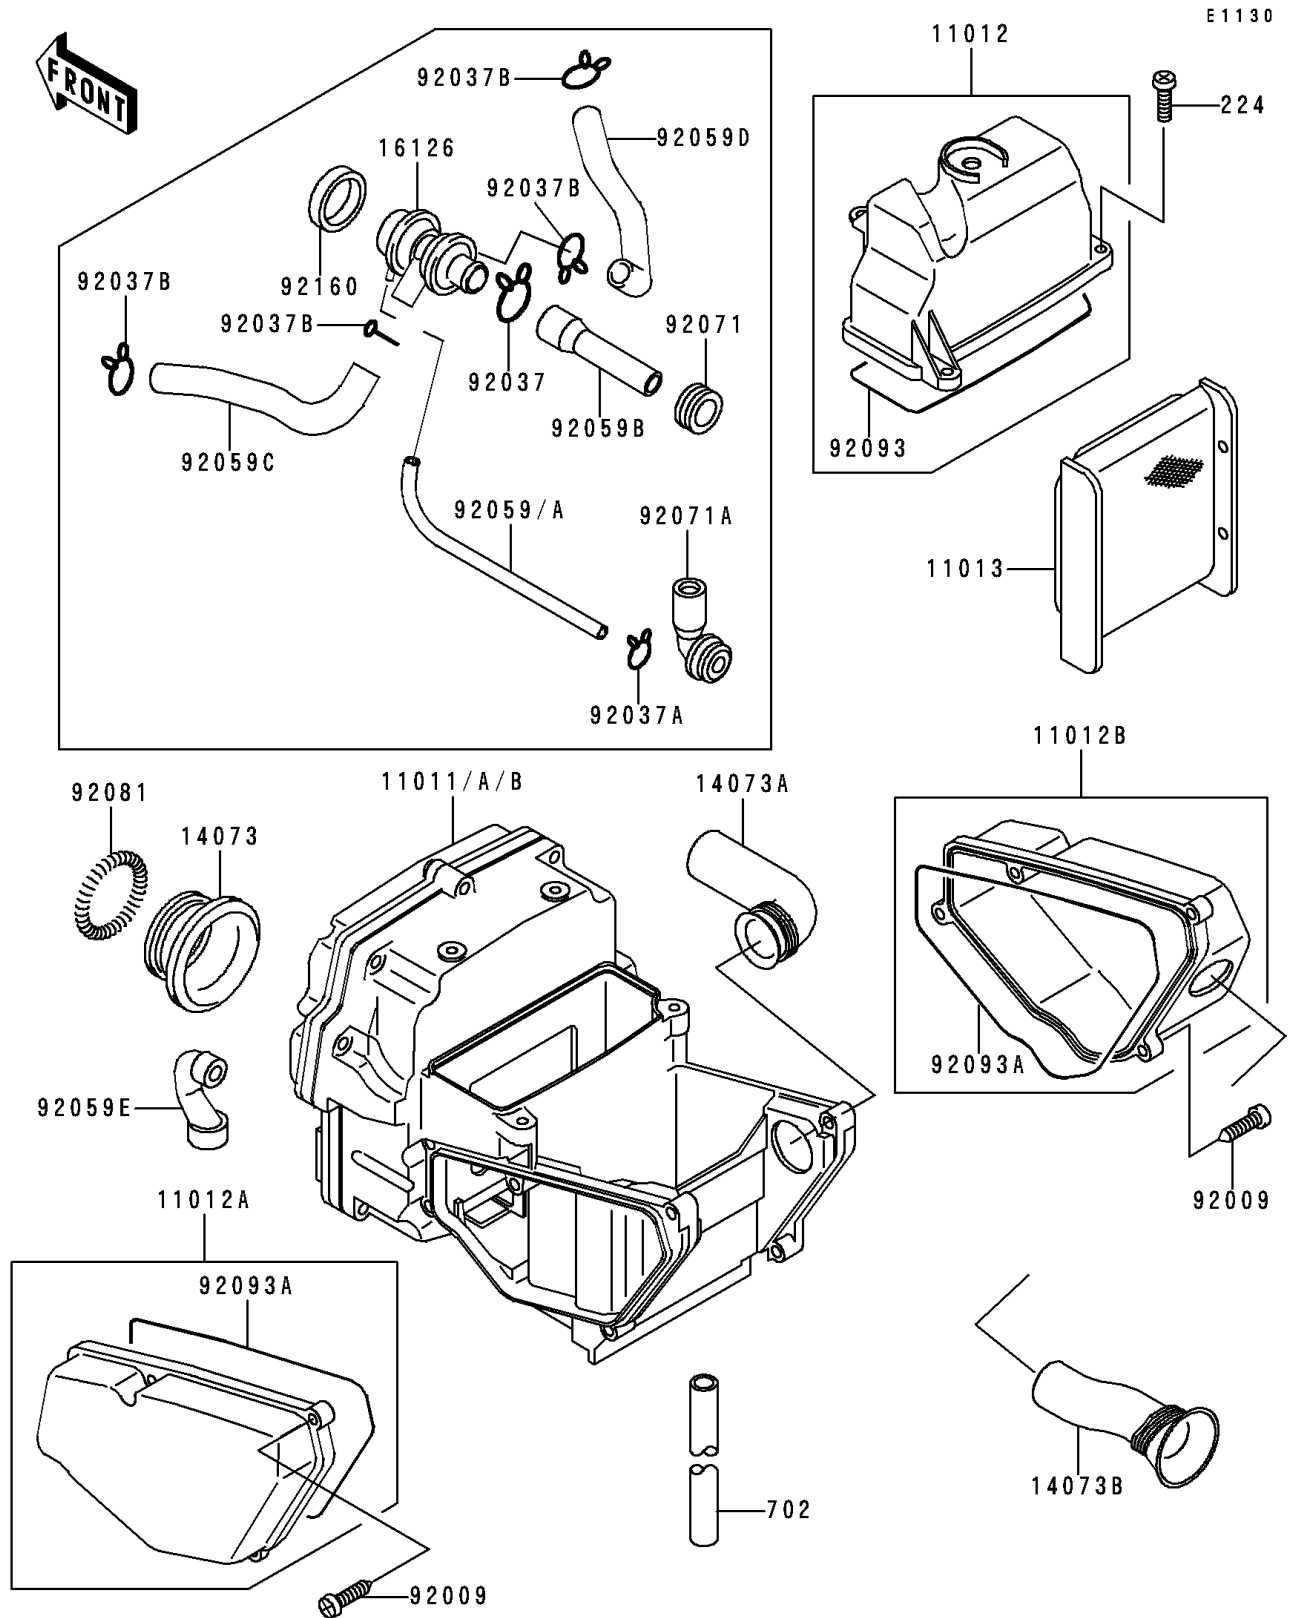

1994 NINJA® 500 PARTS DIAGRAM

Air Cleaner

1994 NINJA® 500 PARTS LIST

Air Cleaner

ITEM NAME	PART NUMBER	QUANTITY
CAP,AIR FILTER CASE,UPP (Ref # 11012)	11012-1571	1
CAP,AIR FILTER,LH (Ref # 11012A)	11012-1608	1
CAP,AIR FILTER,RH (Ref # 11012B)	11012-1609	1
ELEMENT-AIR FILTER (Ref # 11013)	11013-1252	1
DUCT,CARBURATOR (Ref # 14073)	14073-1292	1
DUCT,INTAKE (Ref # 14073A)	14073-1293	1
DUCT (Ref # 14073B)	14073-1295	1
SCREW,TAPPING,5X30 (Ref # 92009)	92009-1488	1
TUBE,BREATHER (Ref # 92059E)	92059-1773	1
SPRING,COIL,BLACK (Ref # 92081)	92081-1457	1
SEAL,AIR FILTER CAP (Ref # 92093)	92093-1233	1
SEAL,AIR FILTER (Ref # 92093A)	92093-1234	1
SCREW-PAN-WP-CROS (Ref # 224)	224B0620	1
TUBE-RUBBER,5X350 (Ref # 702)	702A05350	1
CASE-AIR FILTER (Ref # 11011)	11011-1268	1
CASE-AIR FILTER (Ref # 11011A)	11011-1269	1
CASE-AIR FILTER (Ref # 11011B)	11011-1270	1
VALVE,AIR SWITCH (Ref # 16126)	16126-1005	1
CLAMP,TUBE (Ref # 92037)	92037-1076	1
CLAMP (Ref # 92037A)	92037-1712	1
CLAMP,TUBE (Ref # 92037B)	92037-213	1
TUBE,4X9X290 (Ref # 92059)	92059-1043	1
TUBE,4X9X110 (Ref # 92059A)	92059-1131	1
TUBE,AIR FILTER-ACV (Ref # 92059B)	92059-1770	1
TUBE,AIR SWITCH,LH (Ref # 92059C)	92059-1771	1
TUBE,AIR SWITCH,RH (Ref # 92059D)	92059-1772	1
GROMMET,AIR FILTER (Ref # 92071)	92071-1028	1
GROMMET,AIR FILTER (Ref # 92071A)	92071-1114	1
DAMPER,VALVE (Ref # 92160)	92160-1454	1