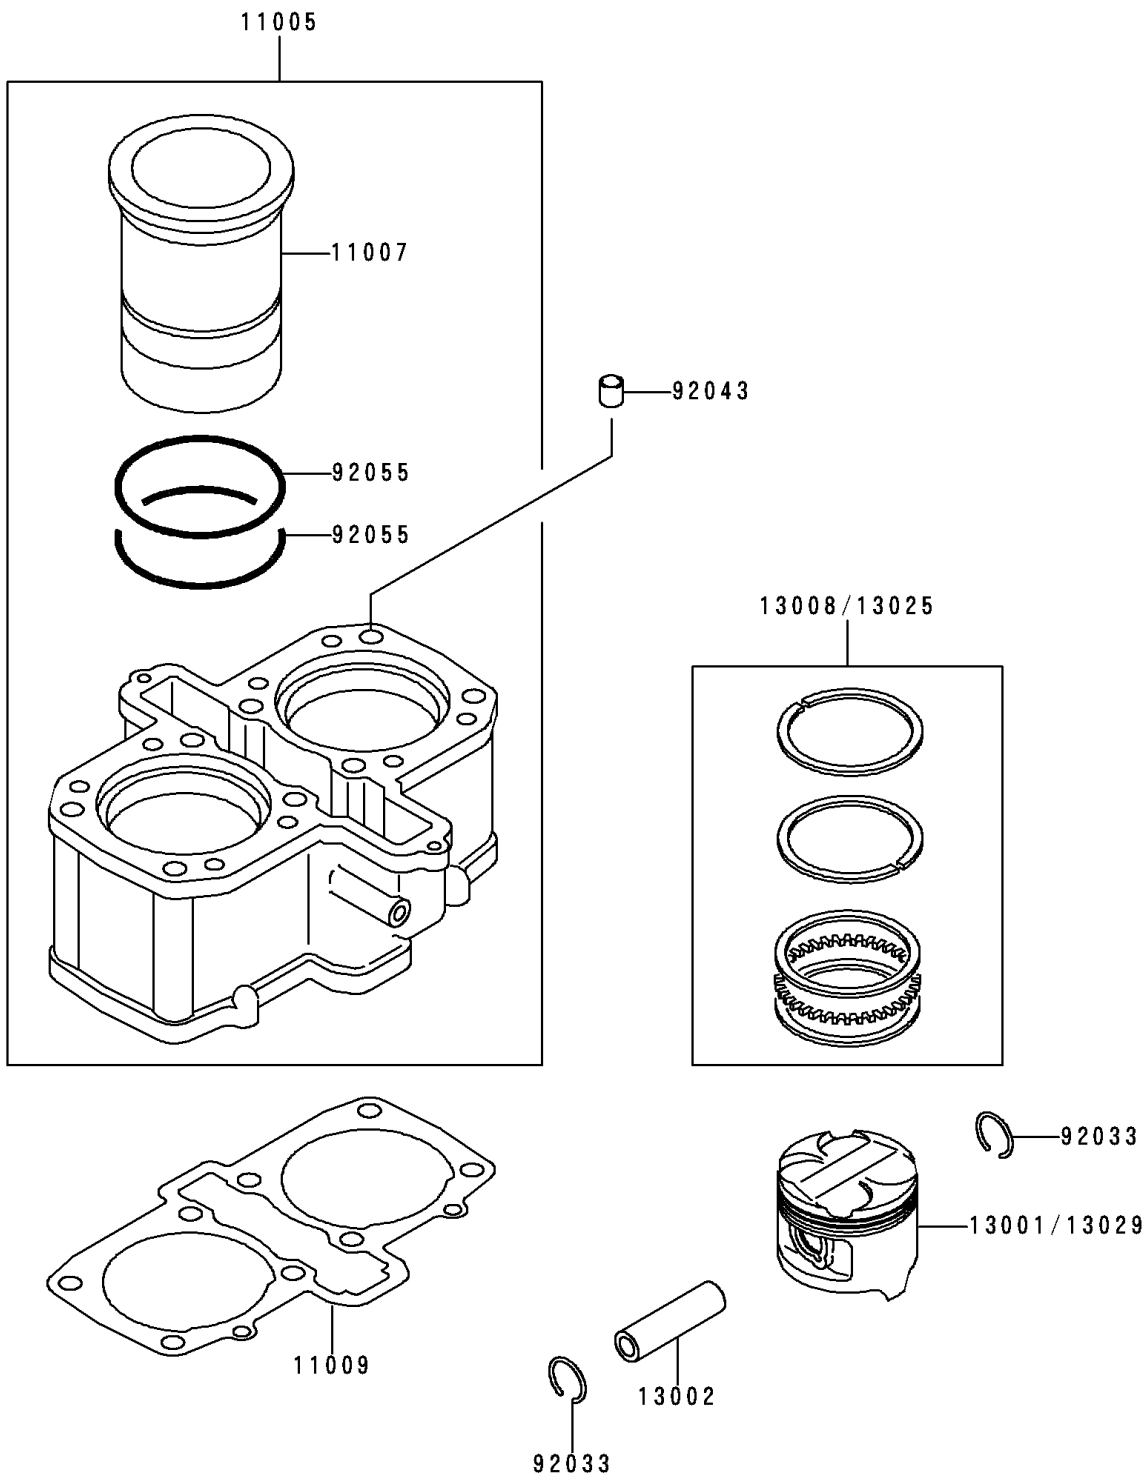

## 1994 NINJA® 500 PARTS DIAGRAM

Cylinder/Piston(s)

E1120

## 1994 NINJA® 500 PARTS LIST

Cylinder/Piston(s)

ITEM NAME	PART NUMBER	QUANTITY
CYLINDER-ENGINE (Ref # 11005)	11005-1517	1
LINER-CYLINDER (Ref # 11007)	11007-1096	1
GASKET,CYLINDER BASE (Ref # 11009)	11009-1640	1
PISTON-ENGINE,STD (Ref # 13001)	13001-1251	1
PIN-PISTON (Ref # 13002)	13002-1058	1
RING-SET-PISTON,STD (Ref # 13008)	13008-1084	1
RING-SET-PISTON L,O/S 0.50 (Ref # 13025)	13025-1084	1
PISTON-ENGINE L,O/S 0.50 (Ref # 13029)	13029-1160	1
RING-SNAP,20.5X1.2 (Ref # 92033)	92033-1099	1
PIN,11.5X14X14 (Ref # 92043)	92043-1279	1
RING-O (Ref # 92055)	92055-1247	1