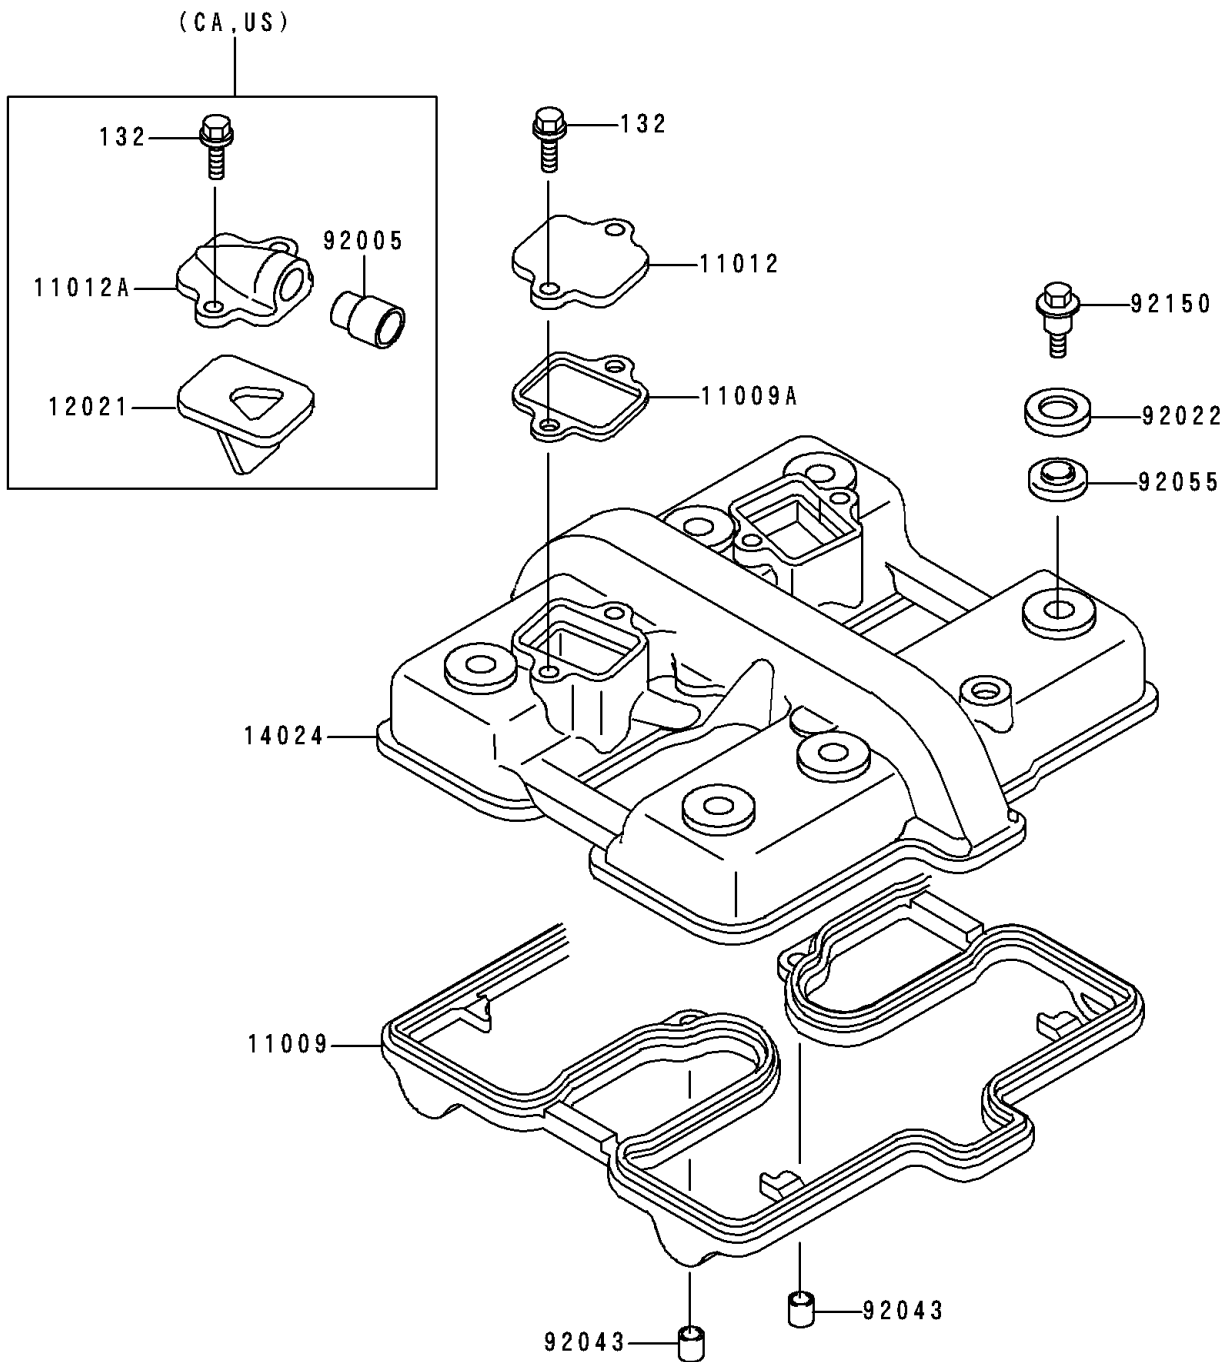

1994 NINJA® 500 PARTS DIAGRAM

Cylinder Head Cover

E1112

1994 NINJA® 500 PARTS LIST

Cylinder Head Cover

ITEM NAME	PART NUMBER	QUANTITY
BOLT-FLANGED-SMALL (Ref # 132)	132J0616	1
GASKET,CYLINDER HEAD COVER (Ref # 11009)	11009-1483	1
COVER,CYLINDER HEAD (Ref # 14024)	14024-1397	1
WASHER,HEAD COVER BOLT (Ref # 92022)	92022-1487	1
PIN,DOWEL,8X10 (Ref # 92043)	92043-1302	1
RING-O,HEAD COVER BOLT (Ref # 92055)	92055-1225	1
BOLT,HEAD COVER (Ref # 92150)	92150-1447	1
GASKET,REED VALVE (Ref # 11009A)	11009-1879	1
CAP,CYLINDER HEAD COVER (Ref # 11012)	11012-1212	1
CAP,REED VALVE (Ref # 11012A)	11012-1310	1
VALVE-ASSY-REED (Ref # 12021)	12021-1026	1
FITTING,REED VALVE (Ref # 92005)	92005-1006	1