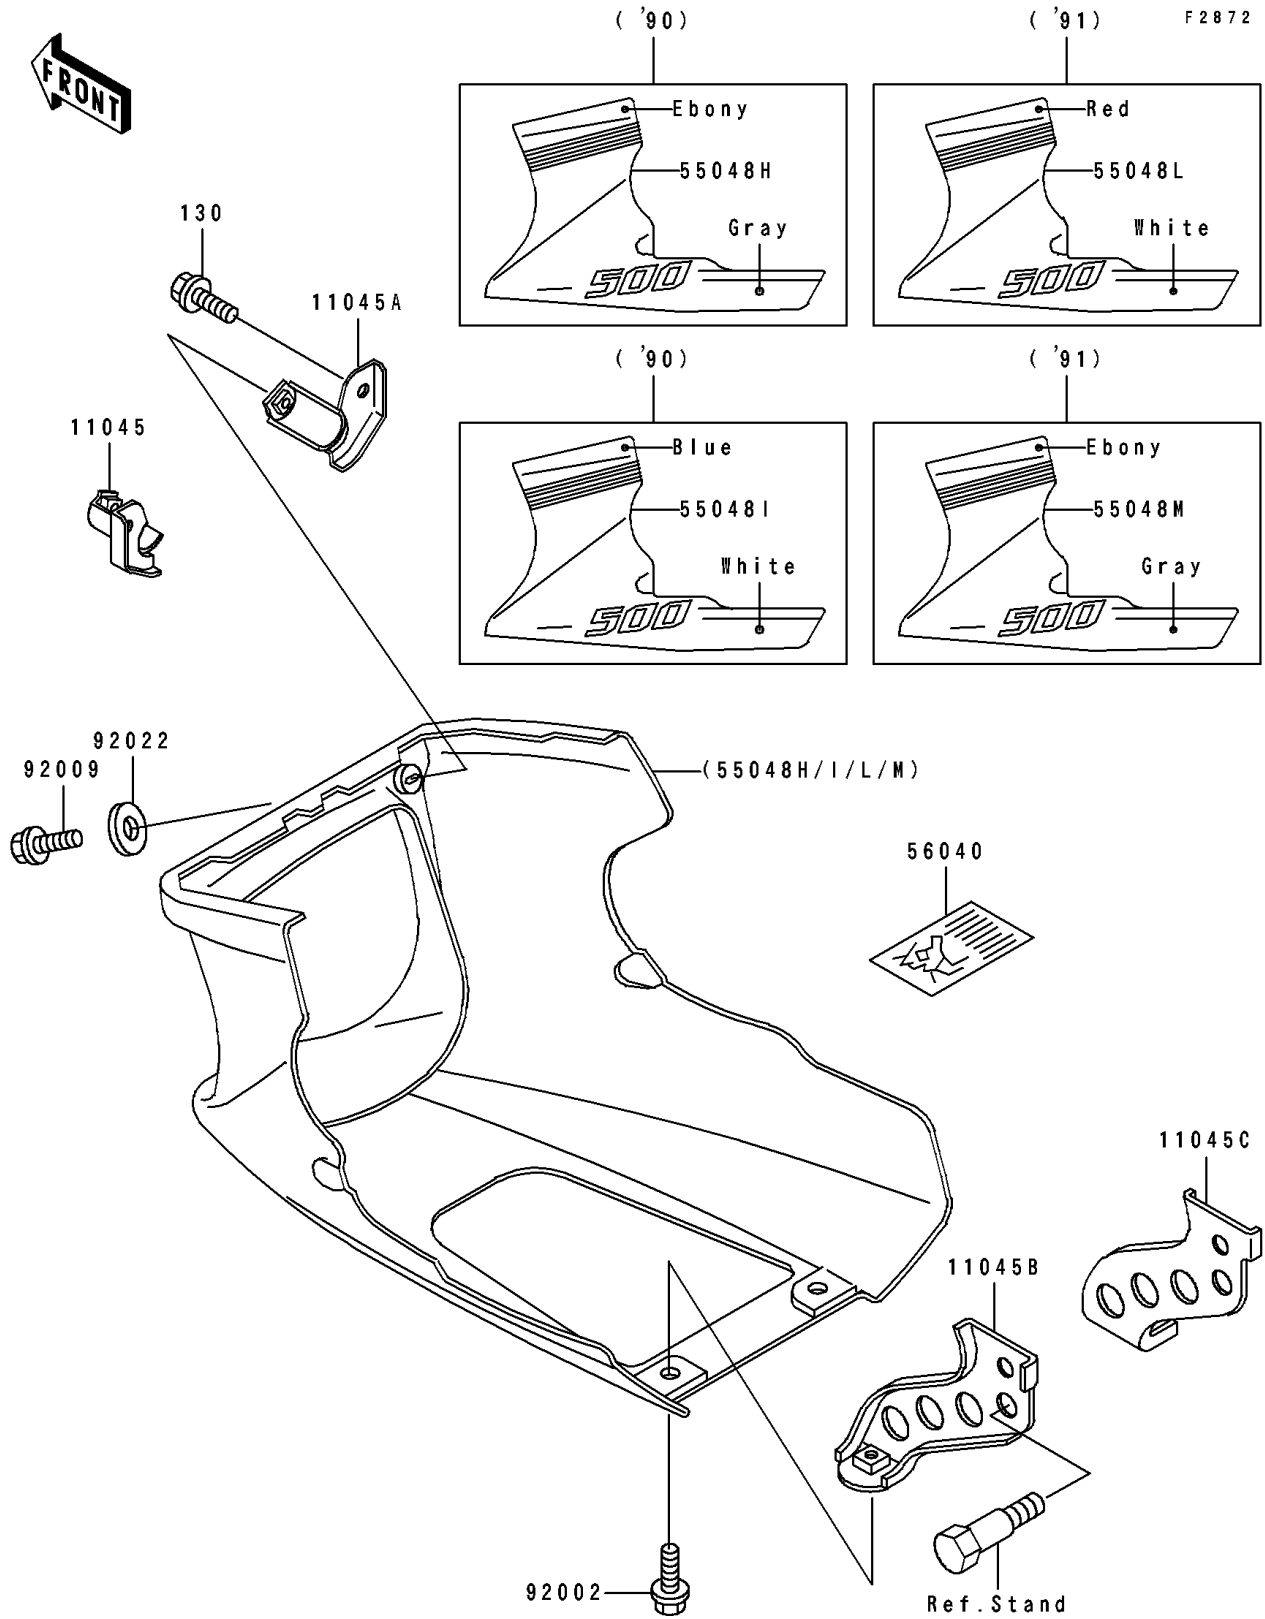

## 1990 EX500 PARTS DIAGRAM

Cowling Lower (EX500-A4/A5)

## 1990 EX500 PARTS LIST

Cowling Lowers(EX500-A4/A5)

ITEM NAME	PART NUMBER	QUANTITY
BRACKET,LOWER COWLING,FR,LH (Ref # 11045)	11045-1571	1
BRACKET,LOWER COWLING,FR,RH (Ref # 11045A)	11045-1572	1
BRACKET,LOWER COWLING,RR,LH (Ref # 11045B)	11045-1573	1
BRACKET,LOWER COWLING,RR,RH (Ref # 11045C)	11045-1574	1
COWLING.,LWR,EBONY/GRAY (Ref # 55048H)	55048-5343-FG	1
COWLING.,LWR,BLUE/WHITE (Ref # 55048I)	55048-5344-S3	1
LABEL-WARNING,LOWER COWLING (Ref # 56040)	56040-1251	1
BOLT,6X16 (Ref # 92002)	92002-1188	1
SCREW,6X14,WHITE (Ref # 92009)	92009-1287	1
WASHER,6.5X16X1.0 (Ref # 92022)	92022-1654	1
BOLT-FLANGED,6X10 (Ref # 130)	130B0610	1