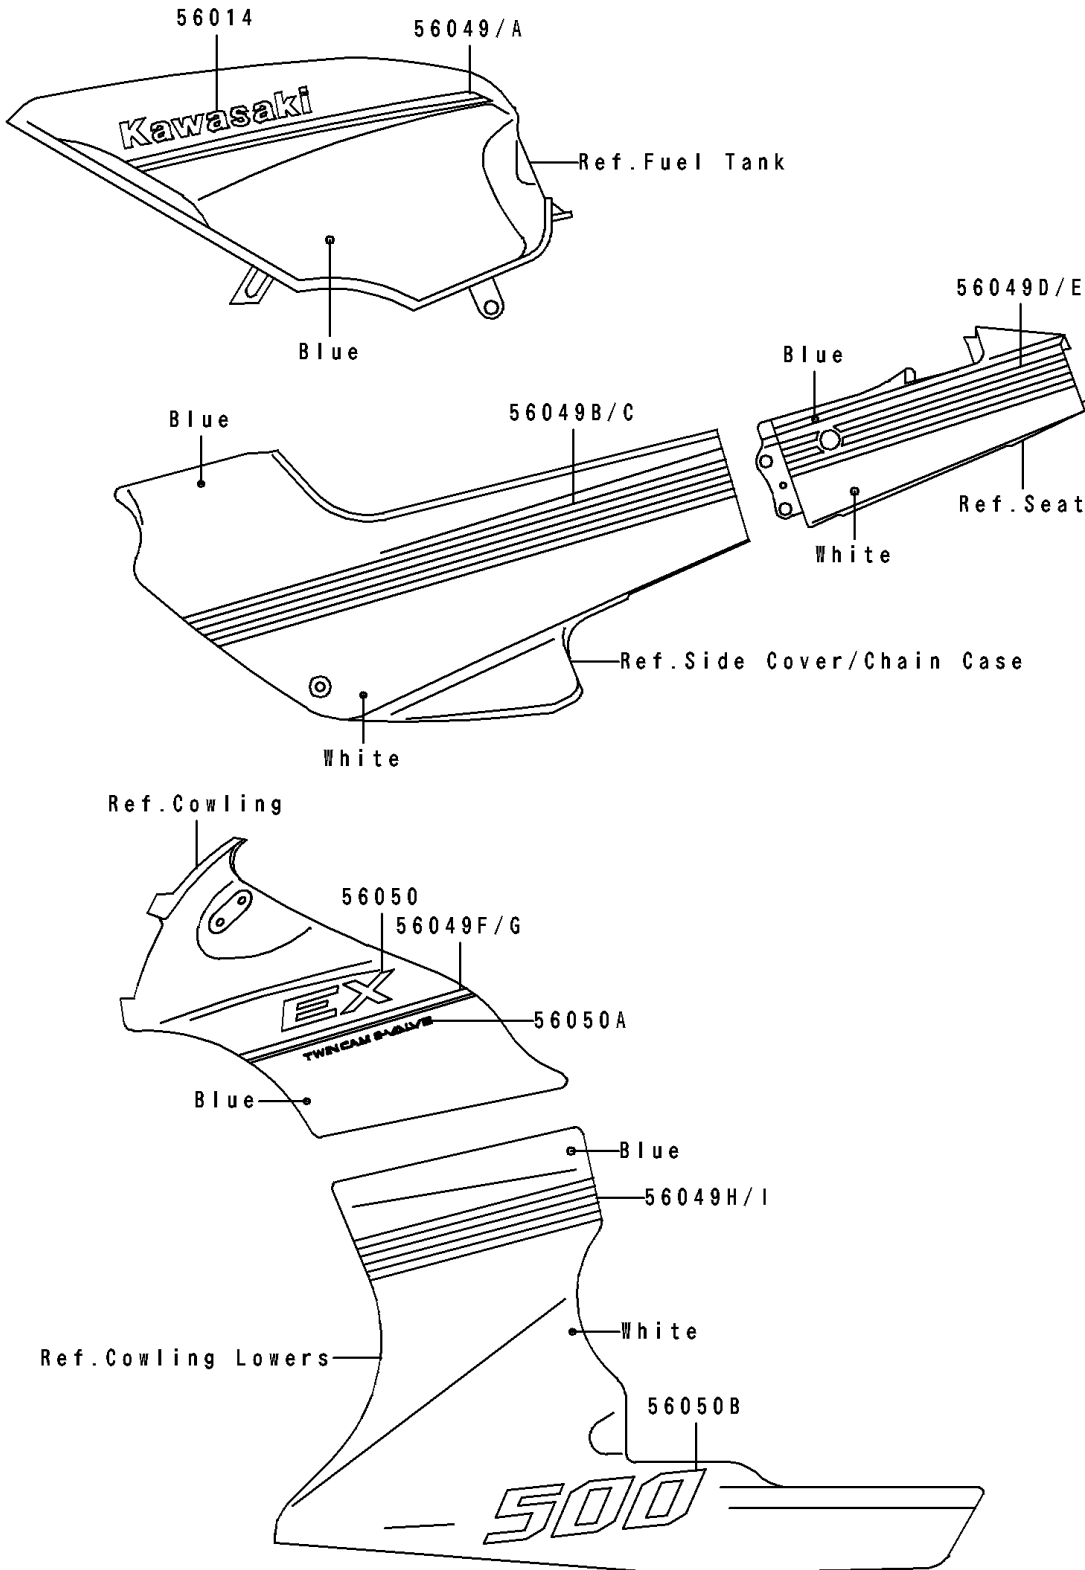

1990 EX500 PARTS DIAGRAM

Decals(EX500-A4)(Blue/White)

F2861A

1990 EX500 PARTS LIST

Decals(EX500-A4)(Blue/White)

| ITEM NAME | PART NUMBER | QUANTITY |
|---|-------------|----------|
| EMBLEM,FUEL TANK,KAWASAKI (Ref # 56014) | 56014-1233 | 1 |
| PATTERN,FUEL TANK,LH (Ref # 56049) | 56049-1134 | 1 |
| PATTERN,FUEL TANK,RH (Ref # 56049A) | 56049-1135 | 1 |
| PATTERN,SIDE COVER,LH (Ref # 56049B) | 56049-1136 | 1 |
| PATTERN,SIDE COVER,RH (Ref # 56049C) | 56049-1137 | 1 |
| PATTERN,SEAT COVER,LH (Ref # 56049D) | 56049-1138 | 1 |
| PATTERN,SEAT COVER,RH (Ref # 56049E) | 56049-1139 | 1 |
| PATTERN,UPP COWLING,RH (Ref # 56049F) | 56049-1140 | 1 |
| PATTERN,UPP COWLING,LH (Ref # 56049G) | 56049-1141 | 1 |
| PATTERN,LWR COWLING,LH (Ref # 56049H) | 56049-1142 | 1 |
| PATTERN,LWR COWLING,RH (Ref # 56049I) | 56049-1143 | 1 |
| MARK,EX (Ref # 56050) | 56050-1377 | 1 |
| MARK,TWIN CAM 8-VALVE (Ref # 56050A) | 56050-1378 | 1 |
| MARK,500 (Ref # 56050B) | 56050-1379 | 1 |