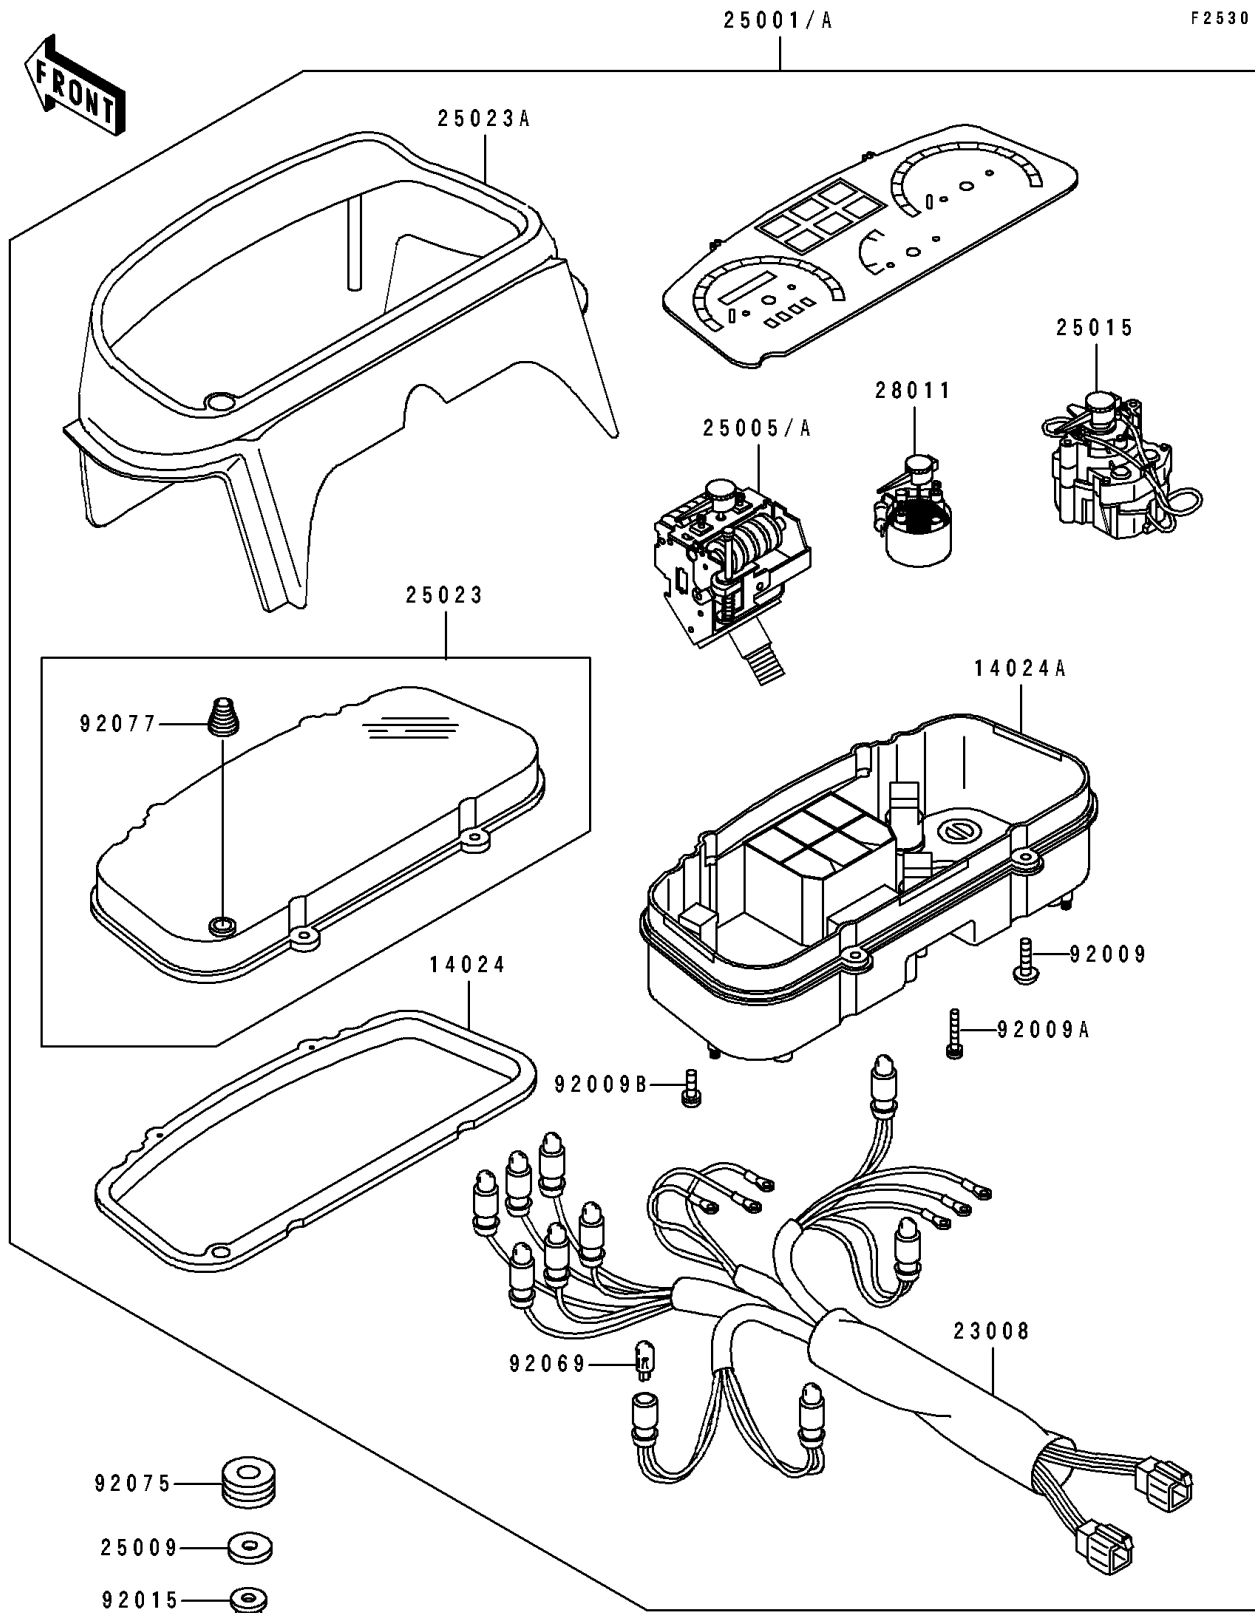

## 1990 EX500 PARTS DIAGRAM

Meters

## 1990 EX500 PARTS LIST

Meters

ITEM NAME	PART NUMBER	QUANTITY
COVER,METER (Ref # 14024)	14024-1278	1
COVER,METER HOUSING (Ref # 14024A)	14024-1289	1
SOCKET-ASSY,METER (Ref # 23008)	23008-1314	1
METER-ASSY,MPH (Ref # 25001)	25001-1677	1
METER-ASSY,KPH (Ref # 25001A)	25001-1678	1
SPEEDOMETER,KPH (Ref # 25005)	25005-1348	1
SPEEDOMETER,MPH (Ref # 25005A)	25005-1349	1
WASHER,5.2X16X1.2 (Ref # 25009)	25009-004	1
TACHOMETER,X1000R/MIN (Ref # 25015)	25015-1267	1
COVER-METER CASE,UPP (Ref # 25023)	25023-1141	1
COVER-METER CASE (Ref # 25023A)	25023-1151	1
METER,TEMP (Ref # 28011)	28011-1097	1
SCREW,TAPPING,4X16 (Ref # 92009)	92009-1163	1
SCREW,3X22 (Ref # 92009A)	92009-1293	1
SCREW,3X10 (Ref # 92009B)	92009-1382	1
NUT,FLANGED,5MM (Ref # 92015)	92015-1259	1
BULB,12V 3.4W (Ref # 92069)	92069-1007	1
DAMPER,METER BRACKET (Ref # 92075)	92075-1385	1
BOOT,TRIP RESET KNOB (Ref # 92077)	92077-1061	1