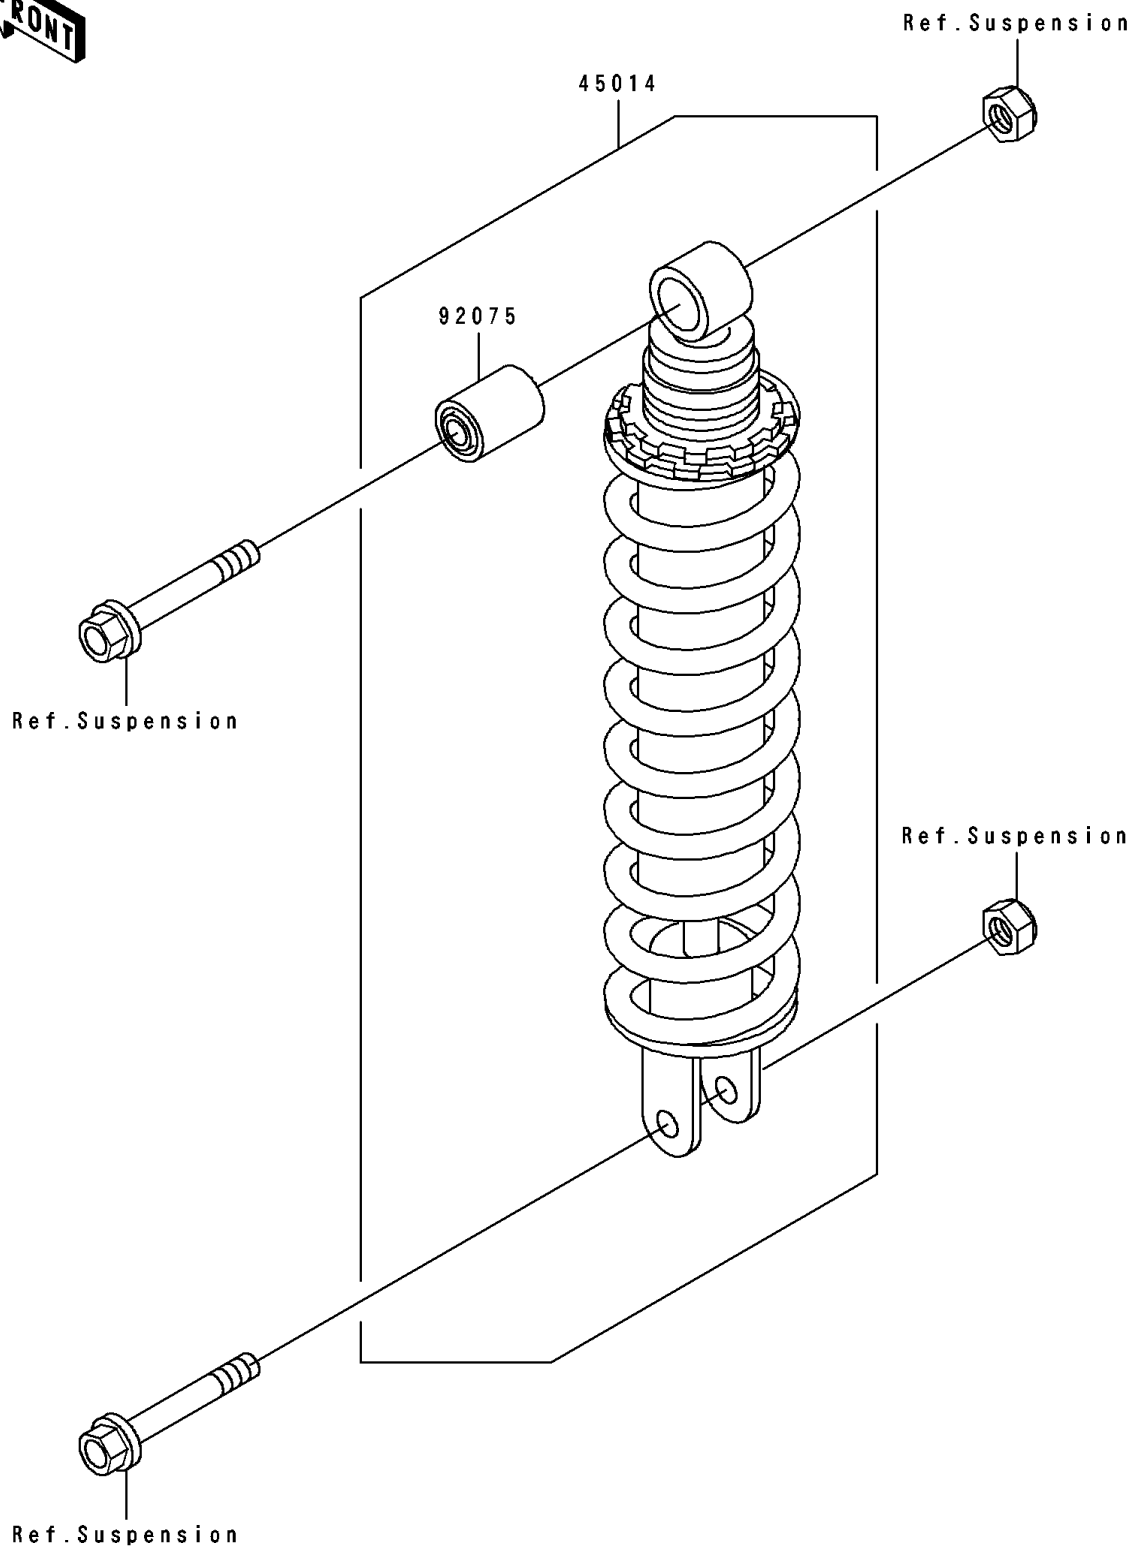

## 1990 EX500 PARTS DIAGRAM

Shock Absorber

F 2280

## 1990 EX500 PARTS LIST

Shock Absorber

ITEM NAME	PART NUMBER	QUANTITY
SHOCKABSORBER (Ref # 45014)	45014-1365	1
DAMPER,SHOCKABSORBER (Ref # 92075)	92075-1497	1