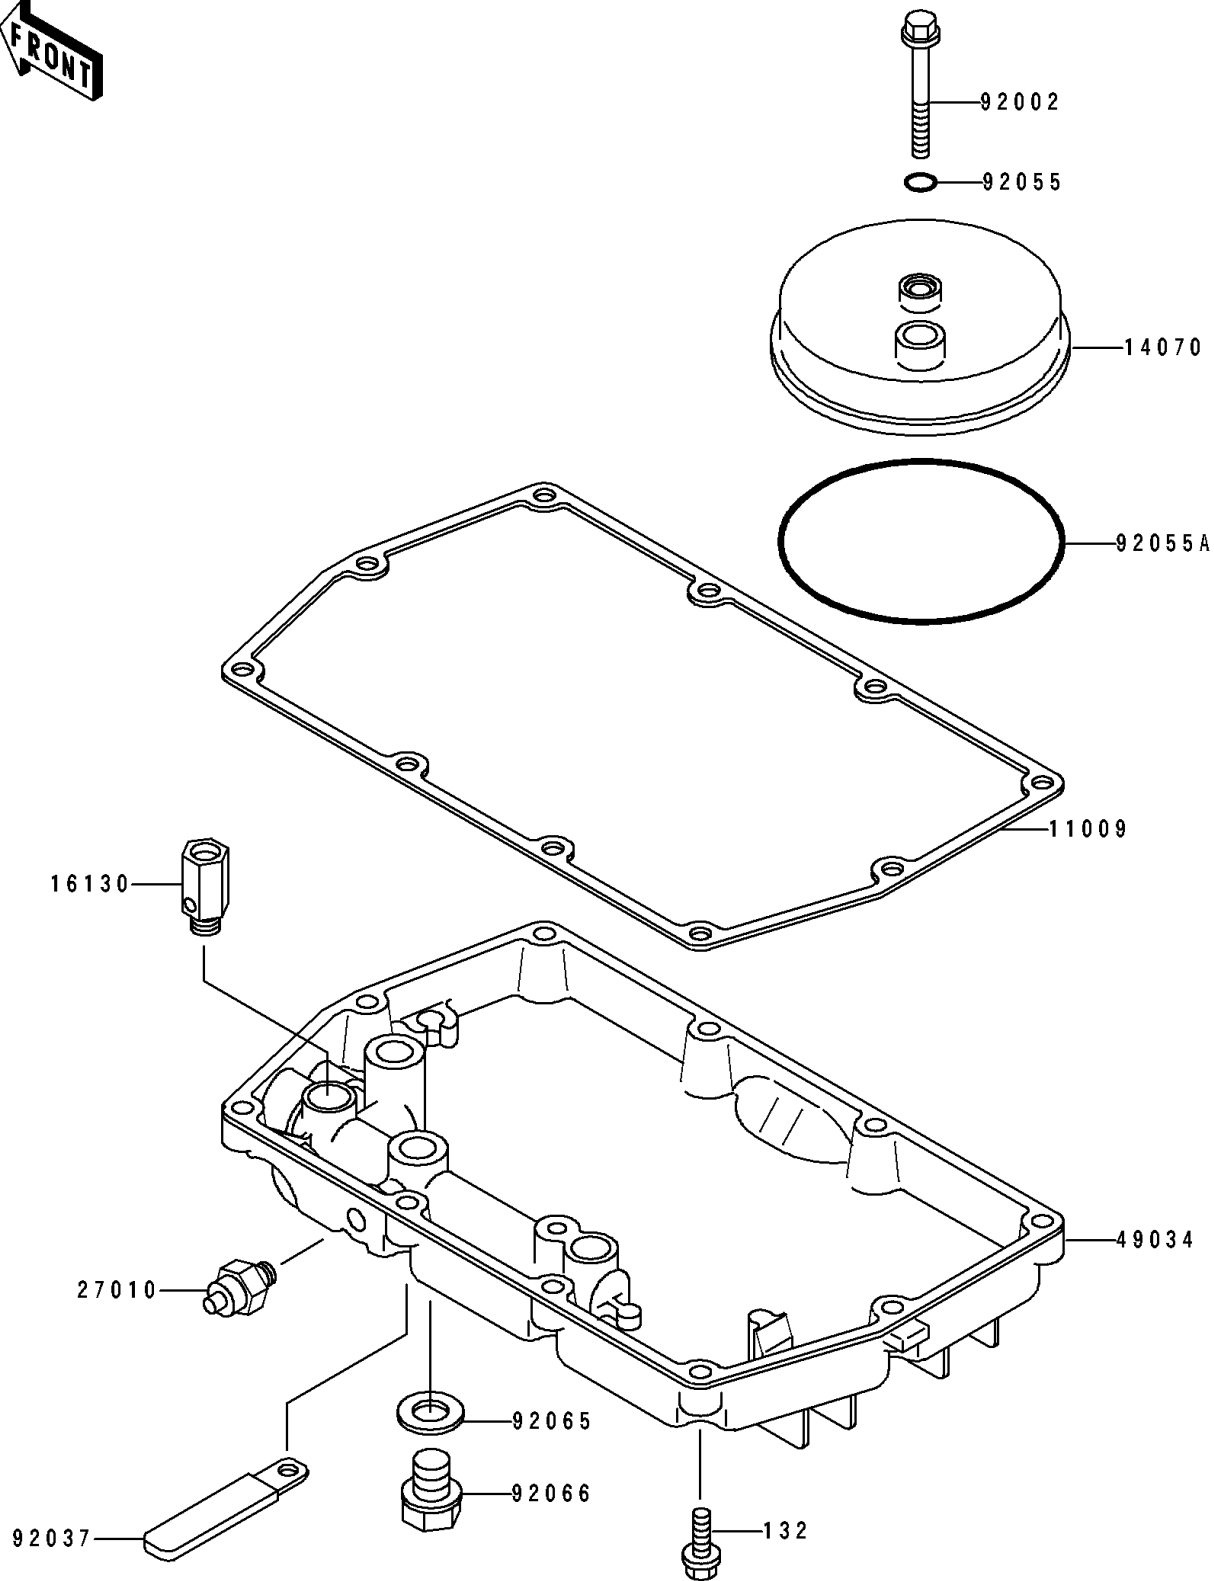

86 EX500 PARTS DIAGRAM

Breather Cover/Oil Pan

E 1432

86 EX500 PARTS LIST

Breather Cover/Oil Pan

ITEM NAME	PART NUMBER	QUANTITY
-----------	-------------	----------