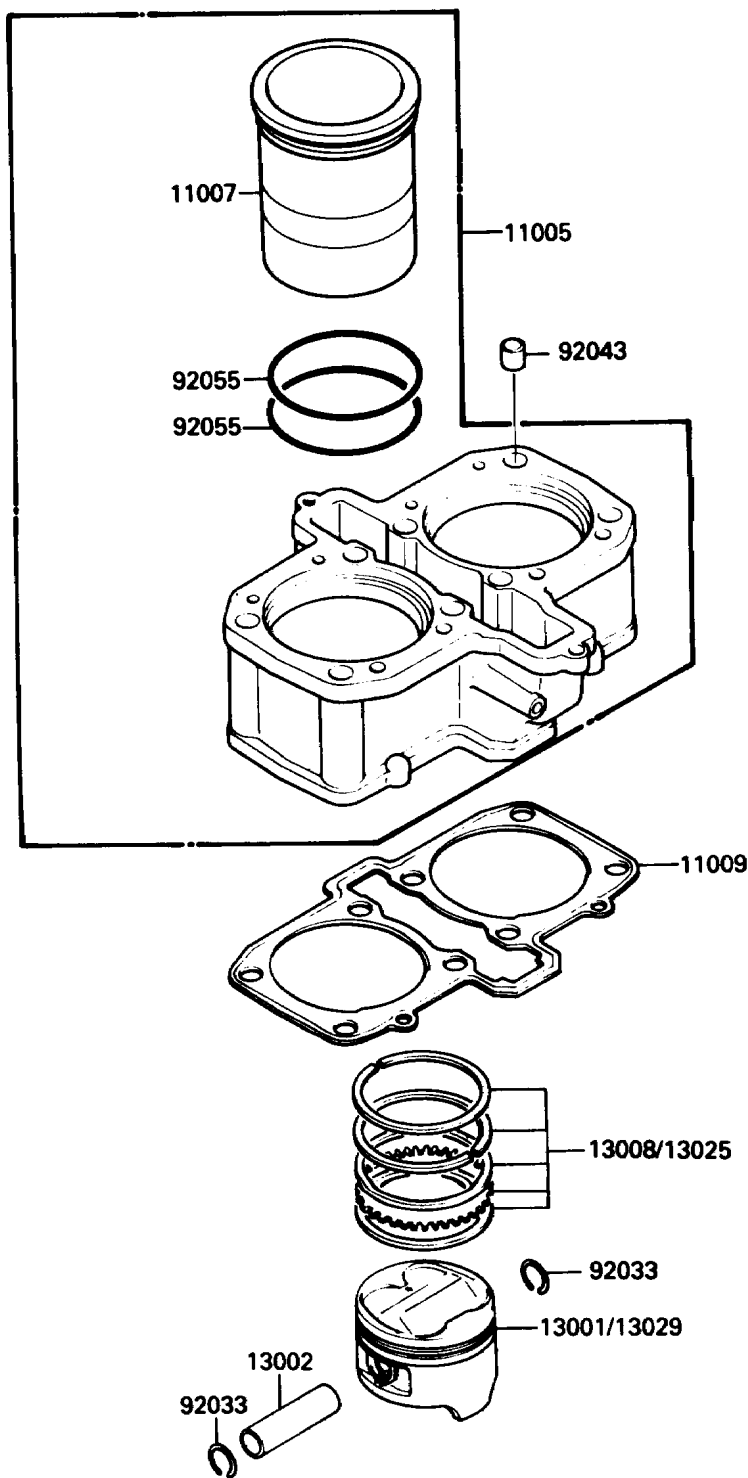

1987 EX500 PARTS DIAGRAM

Cylinder/Piston(s)

E1120-0075

1987 EX500 PARTS LIST

Cylinder/Piston(s)

ITEM NAME	PART NUMBER	QUANTITY
CYLINDER-ENGINE (Ref # 11005)	11005-1517	1
LINER-CYLINDER (Ref # 11007)	11007-1096	1
GASKET,CYLINDER BASE (Ref # 11009)	11009-1640	1
PISTON-ENGINE,STD (Ref # 13001)	13001-1251	1
PIN-PISTON (Ref # 13002)	13002-1058	1
RING-SET-PISTON,STD (Ref # 13008)	13008-1084	1
RING-SET-PISTON L,O/S 0.50 (Ref # 13025)	13025-1084	1
PISTON-ENGINE L,O/S 0.50 (Ref # 13029)	13029-1160	1
RING-SNAP,20.5X1.2 (Ref # 92033)	92033-1099	1
PIN,11.5X14X14 (Ref # 92043)	92043-1279	1
RING-O (Ref # 92055)	92055-1247	1