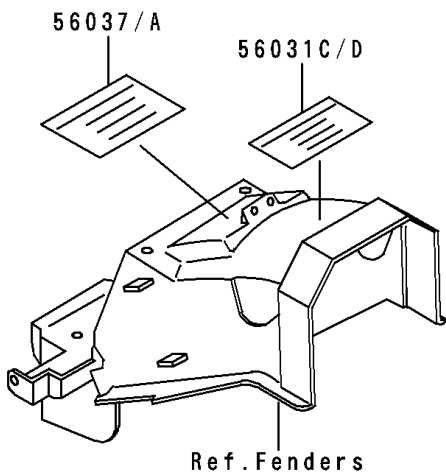

1992 NINJA® 250R PARTS DIAGRAM

Labels

F2860

1992 NINJA® 250R PARTS LIST

Labels

ITEM NAME	PART NUMBER	QUANTITY
LABEL-MANUAL,OIL&OIL FILTER (Ref # 56031)	56031-1451	1
LABEL-MANUAL,DAILY SAFETY (Ref # 56031A)	56031-1453	1
LABEL-MANUAL,BATTERY VENT (Ref # 56031B)	56031-1579	1
LABEL-MANUAL,CHAIN (Ref # 56031C)	56031-1601	1
LABEL-MANUAL,CHAIN (Ref # 56031D)	56031-1671	1
LABEL-MANUAL,OIL&OIL FILTER (Ref # 56031E)	56031-1672	1
LABEL-MANUAL,BATTERY VENT (Ref # 56031F)	56031-1674	1
LABEL-MANUAL,DAILY SAFETY (Ref # 56031G)	56031-1675	1
LABEL-SPECIFICATION,TIRE&LOAD (Ref # 56037)	56037-1401	1
LABEL-SPECIFICATION,TIRE&LOAD (Ref # 56037A)	56037-1492	1
LABEL-WARNING,BREAK IN CAUTION (Ref # 56040)	56040-1007	1
LABEL-WARNING,EVAPO (Ref # 56040A)	56040-1121	1
LABEL-CERTIFICATION,EVAPO ROUT (Ref # 59461)	59461-1981	1