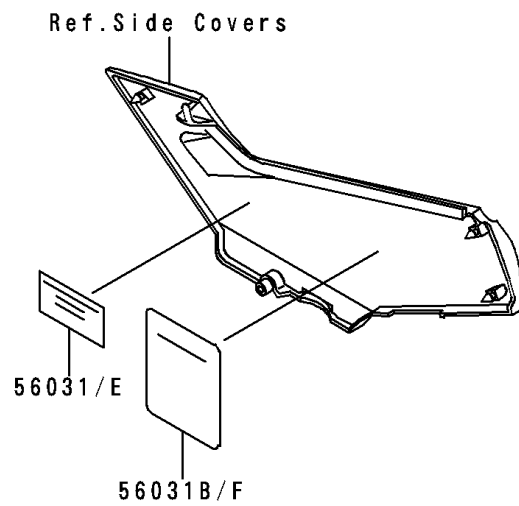

1992 NINJA® 250R PARTS DIAGRAM

Labels

F2860

1992 NINJA® 250R PARTS LIST

Labels

ITEM NAME	PART NUMBER	QUANTITY
LABEL-MANUAL,OIL&OIL FILTER (Ref # 56031)	56031-1451	1
LABEL-MANUAL,DAILY SAFETY (Ref # 56031A)	56031-1453	1
LABEL-MANUAL,BATTERY VENT (Ref # 56031B)	56031-1579	1
LABEL-MANUAL,CHAIN (Ref # 56031C)	56031-1601	1
LABEL-MANUAL,CHAIN (Ref # 56031D)	56031-1671	1
LABEL-MANUAL,OIL&OIL FILTER (Ref # 56031E)	56031-1672	1
LABEL-MANUAL,BATTERY VENT (Ref # 56031F)	56031-1674	1
LABEL-MANUAL,DAILY SAFETY (Ref # 56031G)	56031-1675	1
LABEL-SPECIFICATION,TIRE&LOAD (Ref # 56037)	56037-1401	1
LABEL-SPECIFICATION,TIRE&LOAD (Ref # 56037A)	56037-1492	1
LABEL-WARNING,BREAK IN CAUTION (Ref # 56040)	56040-1007	1
LABEL-WARNING,EVAPO (Ref # 56040A)	56040-1121	1
LABEL-CERTIFICATION,EVAPO ROUT (Ref # 59461)	59461-1981	1