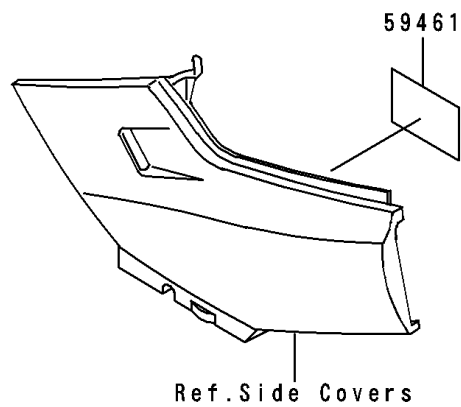

1992 NINJA® 250R PARTS DIAGRAM

Labels

F2860

1992 NINJA® 250R PARTS LIST

Labels

ITEM NAME	PART NUMBER	QUANTITY
LABEL-MANUAL,OIL&OIL FILTER (Ref # 56031)	56031-1451	1
LABEL-MANUAL,DAILY SAFETY (Ref # 56031A)	56031-1453	1
LABEL-MANUAL,BATTERY VENT (Ref # 56031B)	56031-1579	1
LABEL-MANUAL,CHAIN (Ref # 56031C)	56031-1601	1
LABEL-MANUAL,CHAIN (Ref # 56031D)	56031-1671	1
LABEL-MANUAL,OIL&OIL FILTER (Ref # 56031E)	56031-1672	1
LABEL-MANUAL,BATTERY VENT (Ref # 56031F)	56031-1674	1
LABEL-MANUAL,DAILY SAFETY (Ref # 56031G)	56031-1675	1
LABEL-SPECIFICATION,TIRE&LOAD (Ref # 56037)	56037-1401	1
LABEL-SPECIFICATION,TIRE&LOAD (Ref # 56037A)	56037-1492	1
LABEL-WARNING,BREAK IN CAUTION (Ref # 56040)	56040-1007	1
LABEL-WARNING,EVAPO (Ref # 56040A)	56040-1121	1
LABEL-CERTIFICATION,EVAPO ROUT (Ref # 59461)	59461-1981	1