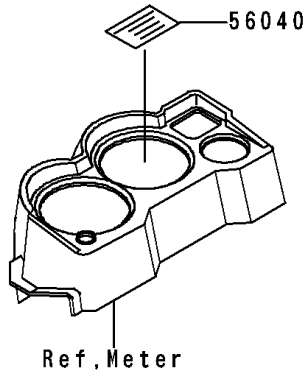

1992 NINJA® 250R PARTS DIAGRAM

Labels

F2860

1992 NINJA® 250R PARTS LIST

Labels

ITEM NAME	PART NUMBER	QUANTITY
LABEL-MANUAL,OIL&OIL FILTER (Ref # 56031)	56031-1451	1
LABEL-MANUAL,DAILY SAFETY (Ref # 56031A)	56031-1453	1
LABEL-MANUAL,BATTERY VENT (Ref # 56031B)	56031-1579	1
LABEL-MANUAL,CHAIN (Ref # 56031C)	56031-1601	1
LABEL-MANUAL,CHAIN (Ref # 56031D)	56031-1671	1
LABEL-MANUAL,OIL&OIL FILTER (Ref # 56031E)	56031-1672	1
LABEL-MANUAL,BATTERY VENT (Ref # 56031F)	56031-1674	1
LABEL-MANUAL,DAILY SAFETY (Ref # 56031G)	56031-1675	1
LABEL-SPECIFICATION,TIRE&LOAD (Ref # 56037)	56037-1401	1
LABEL-SPECIFICATION,TIRE&LOAD (Ref # 56037A)	56037-1492	1
LABEL-WARNING,BREAK IN CAUTION (Ref # 56040)	56040-1007	1
LABEL-WARNING,EVAPO (Ref # 56040A)	56040-1121	1
LABEL-CERTIFICATION,EVAPO ROUT (Ref # 59461)	59461-1981	1