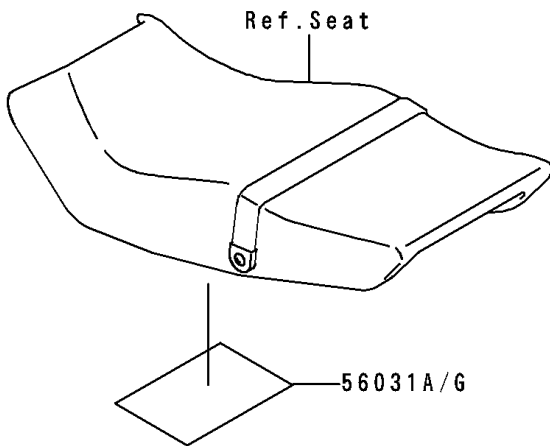

1992 NINJA® 250R PARTS DIAGRAM

Labels

F2860

1992 NINJA® 250R PARTS LIST

Labels

ITEM NAME	PART NUMBER	QUANTITY
LABEL-MANUAL,OIL&OIL FILTER (Ref # 56031)	56031-1451	1
LABEL-MANUAL,DAILY SAFETY (Ref # 56031A)	56031-1453	1
LABEL-MANUAL,BATTERY VENT (Ref # 56031B)	56031-1579	1
LABEL-MANUAL,CHAIN (Ref # 56031C)	56031-1601	1
LABEL-MANUAL,CHAIN (Ref # 56031D)	56031-1671	1
LABEL-MANUAL,OIL&OIL FILTER (Ref # 56031E)	56031-1672	1
LABEL-MANUAL,BATTERY VENT (Ref # 56031F)	56031-1674	1
LABEL-MANUAL,DAILY SAFETY (Ref # 56031G)	56031-1675	1
LABEL-SPECIFICATION,TIRE&LOAD (Ref # 56037)	56037-1401	1
LABEL-SPECIFICATION,TIRE&LOAD (Ref # 56037A)	56037-1492	1
LABEL-WARNING,BREAK IN CAUTION (Ref # 56040)	56040-1007	1
LABEL-WARNING,EVAPO (Ref # 56040A)	56040-1121	1
LABEL-CERTIFICATION,EVAPO ROUT (Ref # 59461)	59461-1981	1