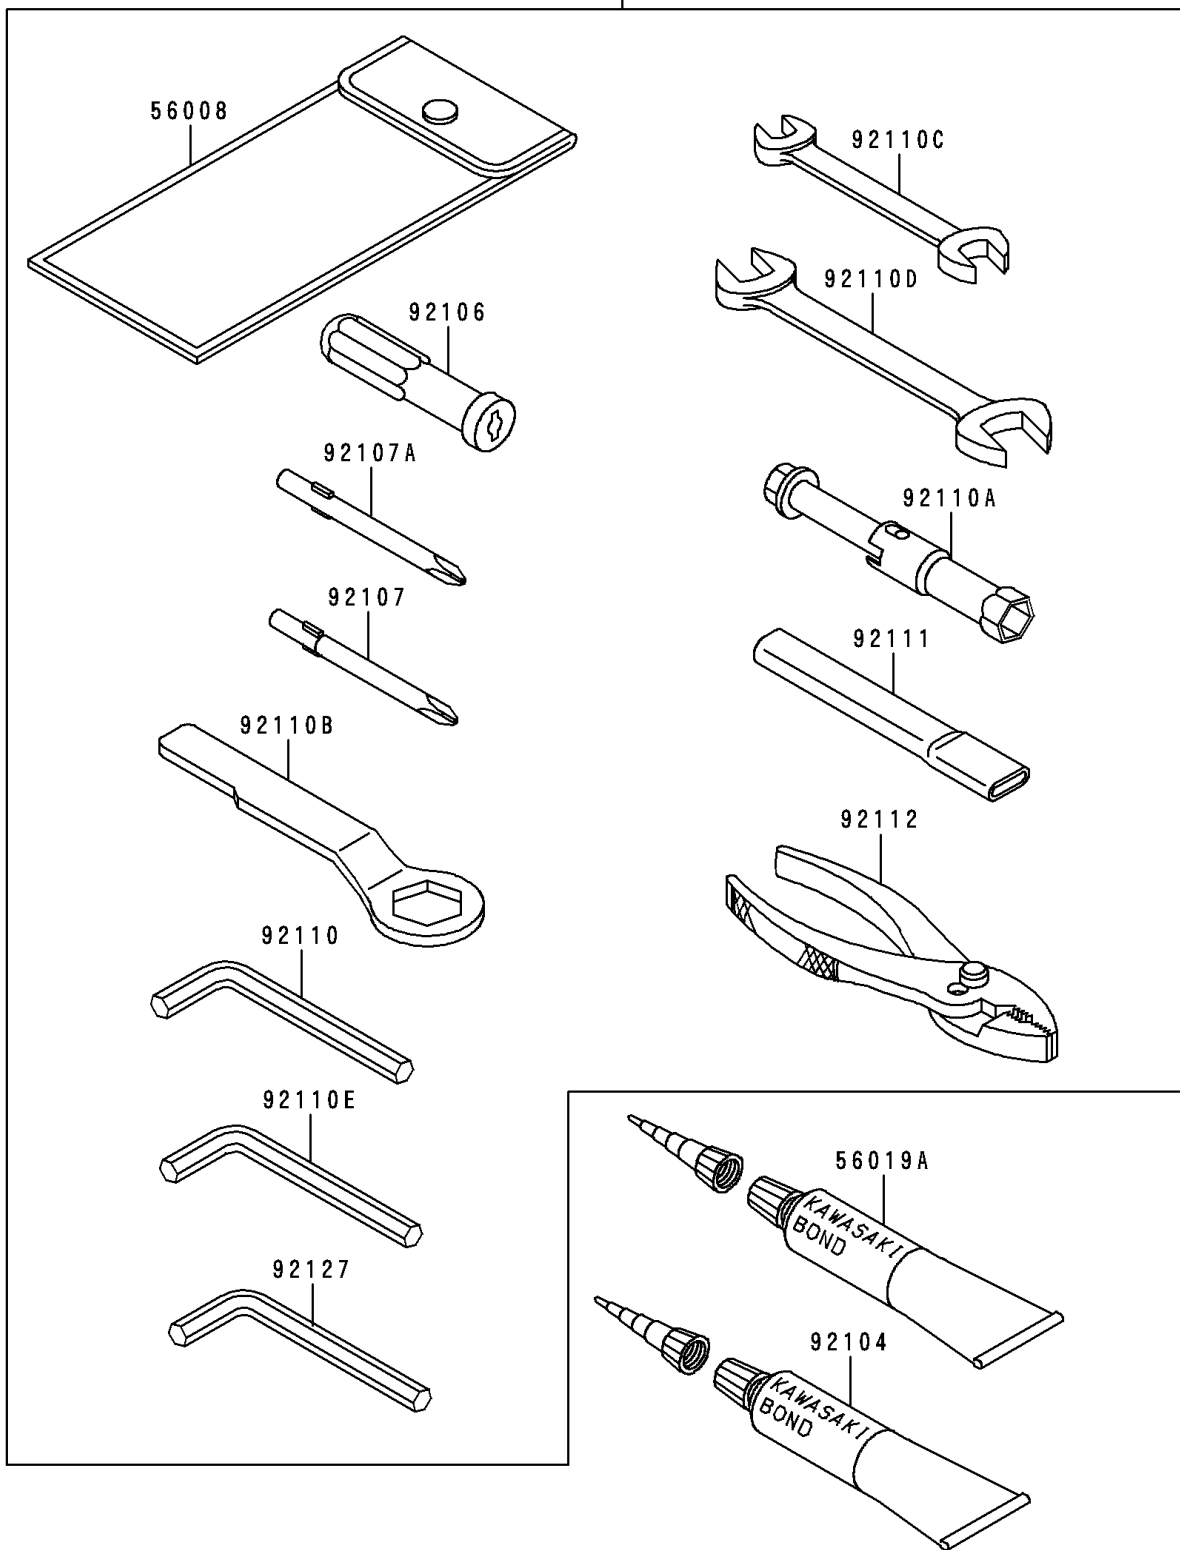

## 1992 NINJA® 250R PARTS DIAGRAM

Owner's Tools

56007

F2810

## 1992 NINJA® 250R PARTS LIST

Owner's Tools

ITEM NAME	PART NUMBER	QUANTITY
TOOLKIT (Ref # 56007)	56007-1324	1
BAG,TOOL (Ref # 56008)	56008-1075	1
THREE BOND TB1211,HT/RS,WHITE (Ref # 56019A)	56019-120	1
GASKET-LIQUID,TUBE,100G,SILVER (Ref # 92104)	92104-002	1
GRIP-SCREW DRIVER (Ref # 92106)	92106-1001	1
TOOL-DRIVER,#3PHILLIPS (Ref # 92107)	92107-005	1
TOOL-DRIVER,#2PHILLIPS (Ref # 92107A)	92107-1053	1
TOOL-WRENCH,ALLEN,5MM (Ref # 92110)	92110-1015	1
TOOL-WRENCH,BOX,16MM (Ref # 92110A)	92110-1132	1
TOOL-WRENCH,BOX END,24MM (Ref # 92110B)	92110-1150	1
TOOL-WRENCH,OPEN END,10X12 (Ref # 92110C)	92110-1152	1
TOOL-WRENCH,OPEN END,14X17 (Ref # 92110D)	92110-1153	1
TOOL-WRENCH,ALLEN,4MM (Ref # 92110E)	92110-3703	1
TOOL-BAR,BOX END WRENCH (Ref # 92111)	92111-1051	1
TOOL-PLIERS (Ref # 92112)	92112-003	1
TOOL-WRENCH,ALLEN,6MM (Ref # 92127)	92127-003	1