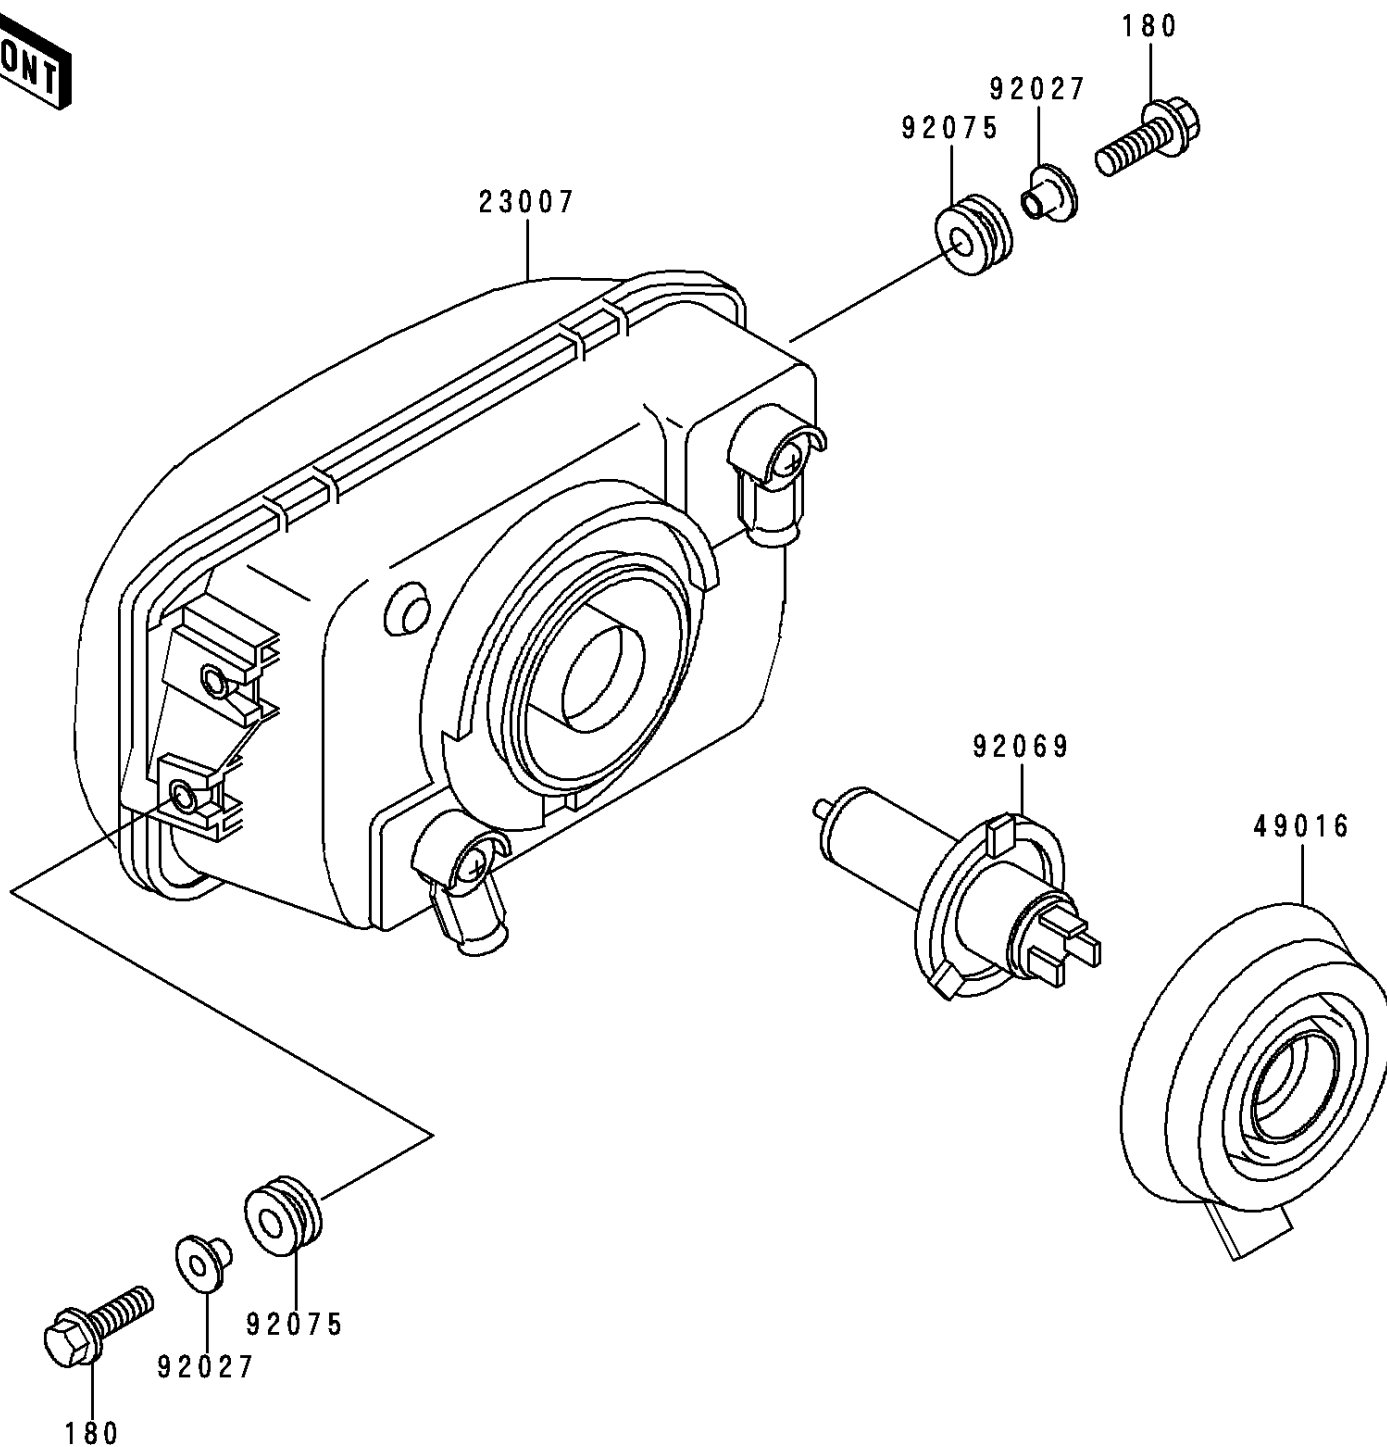

1992 NINJA® 250R PARTS DIAGRAM

Headlight(s)

F2710

1992 NINJA® 250R PARTS LIST

Headlight(s)

ITEM NAME	PART NUMBER	QUANTITY
BOLT-UPSET-WS,6X25 (Ref # 180)	180D0625	1
LENS-COMP,HEAD LAMP (Ref # 23007)	23007-1194	1
COVER-SEAL,HEAD LAMP (Ref # 49016)	49016-1108	1
COLLAR,L=13.1 (Ref # 92027)	92027-251	1
BULB,12V 60/55W,H4 (Ref # 92069)	92069-1002	1
DAMPER (Ref # 92075)	92075-1690	1