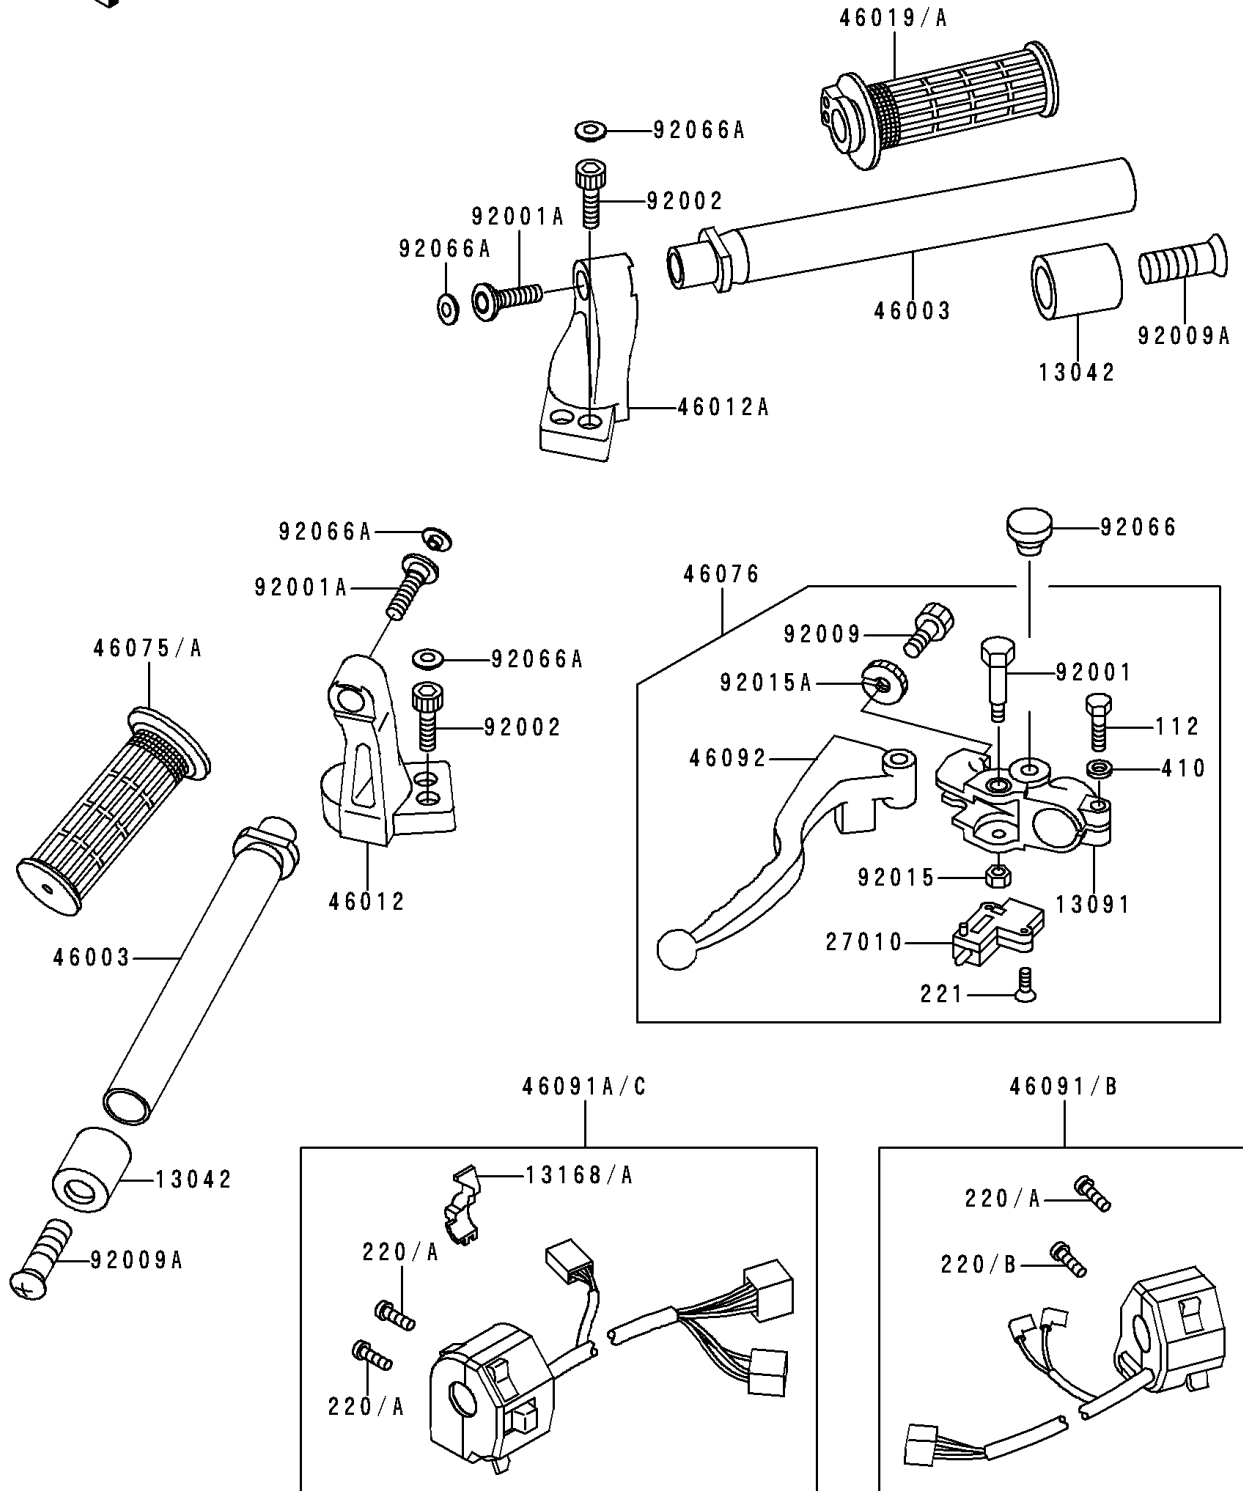

1992 NINJA® 250R PARTS DIAGRAM

Handlebar

F2310

1992 NINJA® 250R PARTS LIST

Handlebar

ITEM NAME	PART NUMBER	QUANTITY
BOLT-UPSET,6X22 (Ref # 112)	112C0622	1
SCREW-PAN-CROS (Ref # 220)	220C0520	1
SCREW-CSK-CROS (Ref # 221)	221C0316	1
WASHER-PLAIN-SMALL,6MM,BLACK (Ref # 410)	410F0600	1
WEIGHT,HANDLE (Ref # 13042)	13042-1069	1
HOLDER,CLUTCH LEVER (Ref # 13091)	13091-1272	1
LEVER,CHOKE (Ref # 13168)	13168-1239	1
SWITCH,CLUTCH,BLACK (Ref # 27010)	27010-1094	1
HANDLE (Ref # 46003)	46003-1280	1
HOLDER-HANDLE,LH (Ref # 46012)	46012-1183	1
HOLDER-HANDLE,RH (Ref # 46012A)	46012-1184	1
GRIP-ASSY,THROTTLE (Ref # 46019)	46019-1059	1
GRIP,LH (Ref # 46075)	46075-1028	1
LEVER-ASSY-GRIP,CLUTCH (Ref # 46076)	46076-1105	1
HOUSING-ASSY-CONTROL,RH (Ref # 46091)	46091-1361	1
HOUSING-ASSY-CONTROL,LH (Ref # 46091A)	46091-1397	1
LEVER-GRIP,CLUTCH (Ref # 46092)	46092-1103	1
BOLT,CLUTCH LEVER,BLACK (Ref # 92001)	92001-1548	1
BOLT,SOCKET,8X30 (Ref # 92001A)	92001-1995	1
BOLT,SOCKET,8X20 (Ref # 92002)	92002-1178	1
SCREW,CABLE ADJUST,8MM,BLACK (Ref # 92009)	92009-1134	1
SCREW,8X45 (Ref # 92009A)	92009-1257	1
NUT,LOCK,6MM,BLACK (Ref # 92015)	92015-1191	1
NUT,CABLE ADJUST LOCK,BLACK (Ref # 92015A)	92015-1197	1
PLUG,9.5X8,POLYETHYLENE (Ref # 92066)	92066-1077	1
PLUG (Ref # 92066A)	92066-1216	1