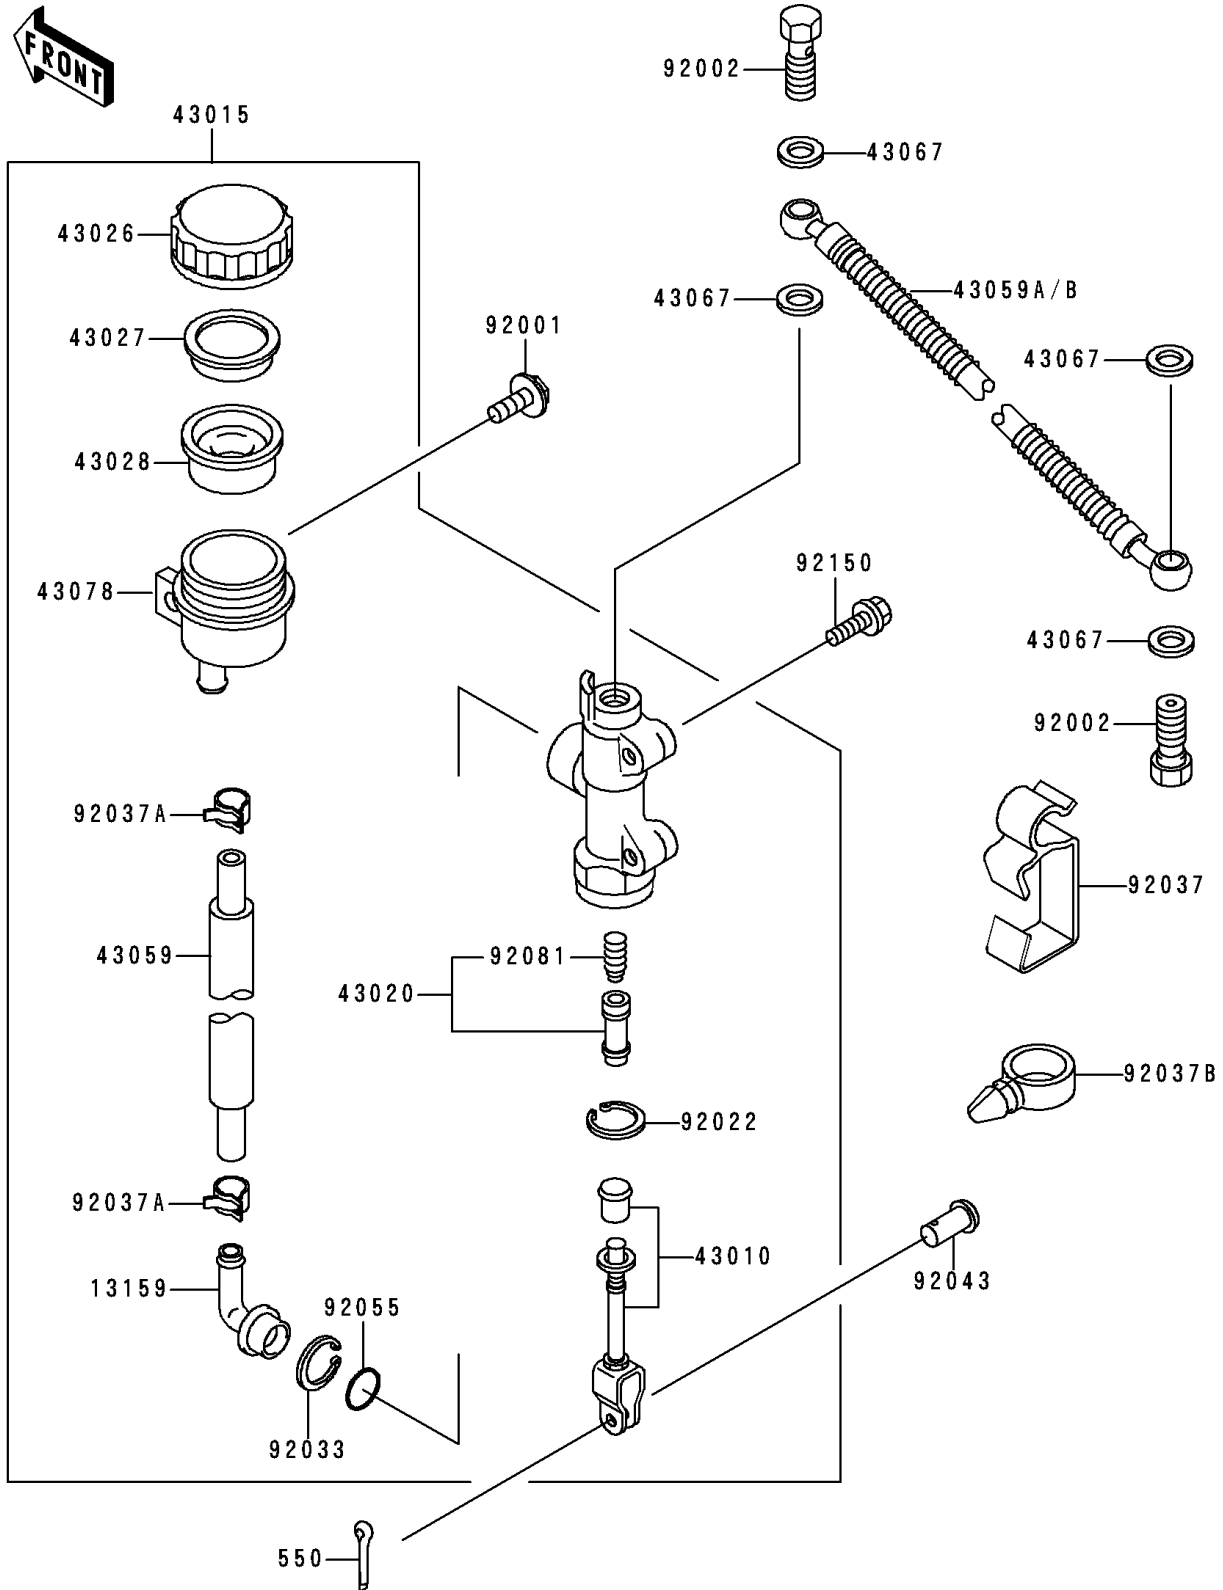

## 1993 NINJA® 250R PARTS DIAGRAM

Rear Master Cylinder

F2293

## 1993 NINJA® 250R PARTS LIST

Rear Master Cylinder

ITEM NAME	PART NUMBER	QUANTITY
-----------	-------------	----------