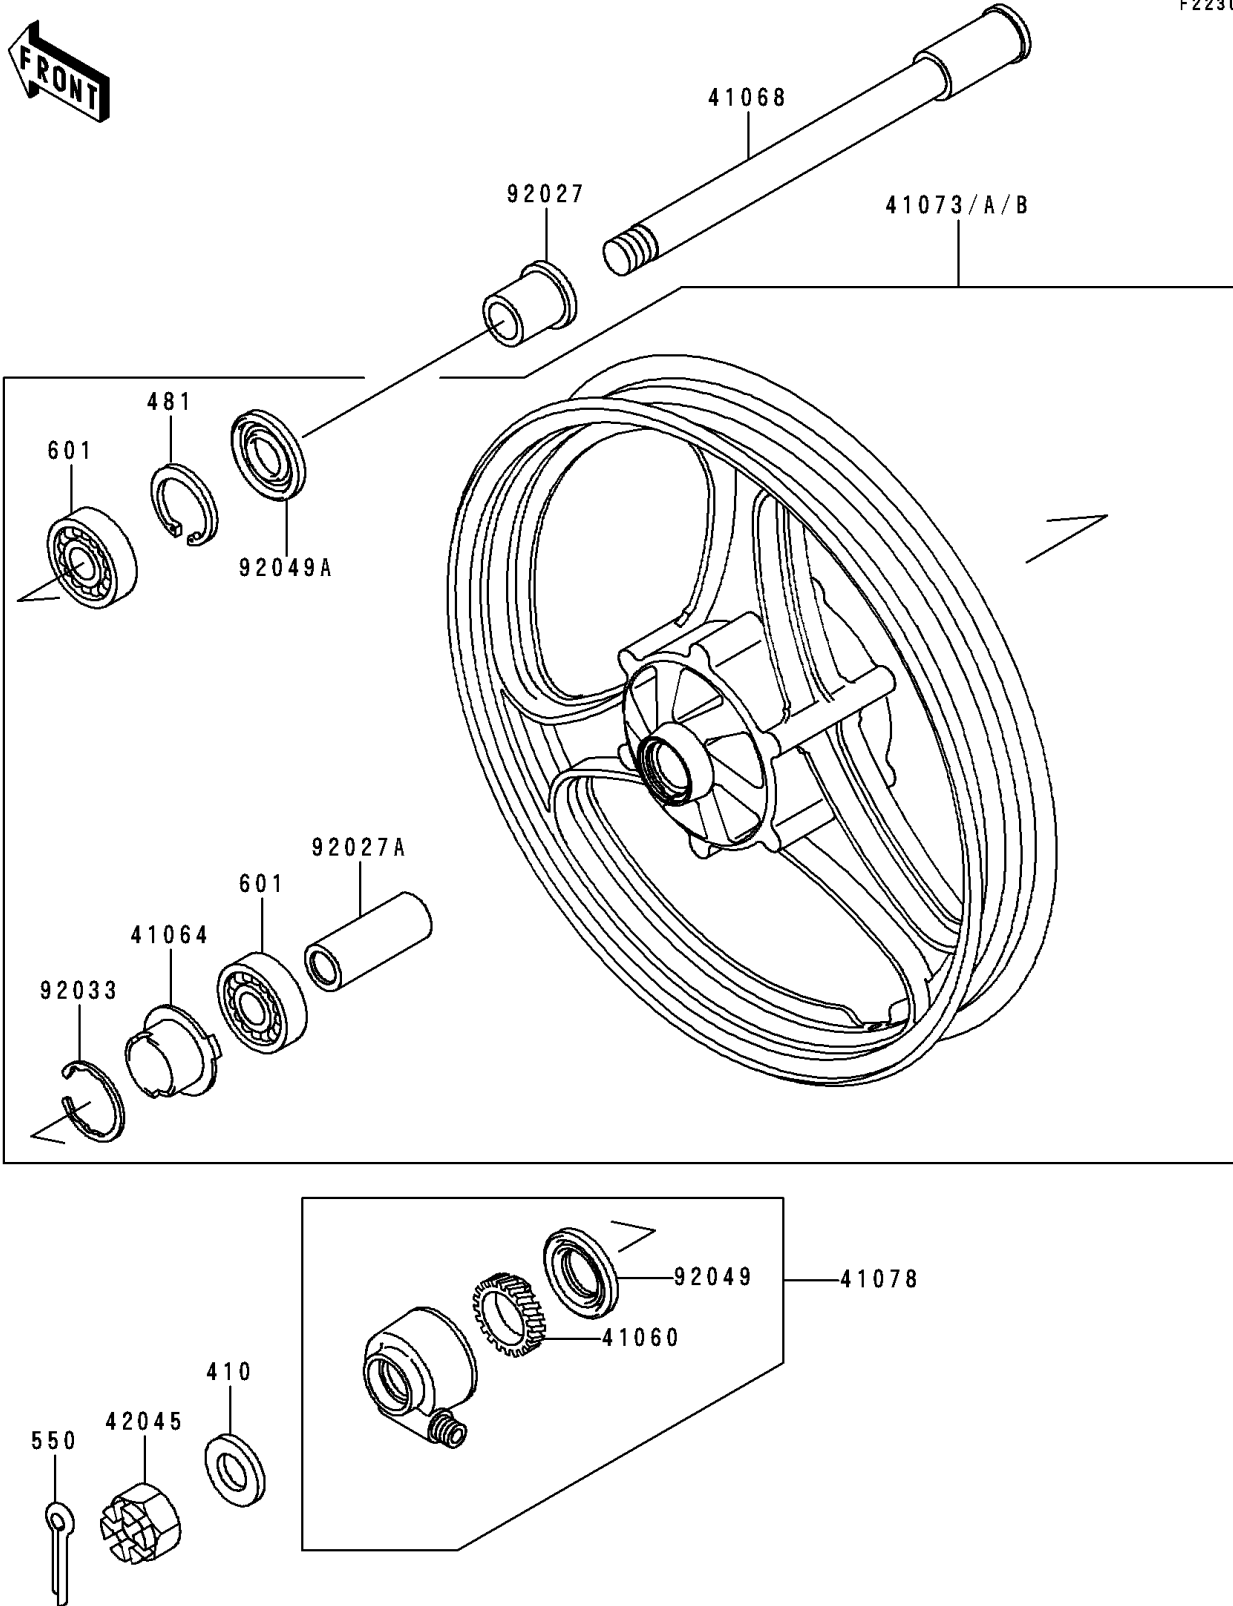

1992 NINJA® 250R PARTS DIAGRAM

Front Wheel

F2230

1992 NINJA® 250R PARTS LIST

Front Wheel

ITEM NAME	PART NUMBER	QUANTITY
WASHER-PLAIN-SMALL,14MM (Ref # 410)	410B1400	1
CIRCLIP-TYPE-C,35MM (Ref # 481)	481J3500	1
PIN-COTTER,3.0X25 (Ref # 550)	550D3025	1
BEARING-BALL,#6202UG (Ref # 601)	601B6202UG	1
GEAR-METER SCREW,23T (Ref # 41060)	41060-1107	1
RECEIVER-SPEEDOMETER (Ref # 41064)	41064-1006	1
AXLE,FR (Ref # 41068)	41068-1220	1
WHEEL-ASSY,FR,F.RED (Ref # 41073A)	41073-1365-X4	1
CASE-ASSY-METER GEAR (Ref # 41078)	41078-1055	1
NUT,CASTLE,14MM (Ref # 42045)	42045-020	1
COLLAR,L=36.5 (Ref # 92027)	92027-1979	1
COLLAR,15.2X22X60 (Ref # 92027A)	92027-1980	1
RING-SNAP,42MM (Ref # 92033)	92033-1041	1
SEAL-OIL,BJN30427-C3 (Ref # 92049)	92049-1057	1
SEAL-OIL (Ref # 92049A)	92049-1348	1