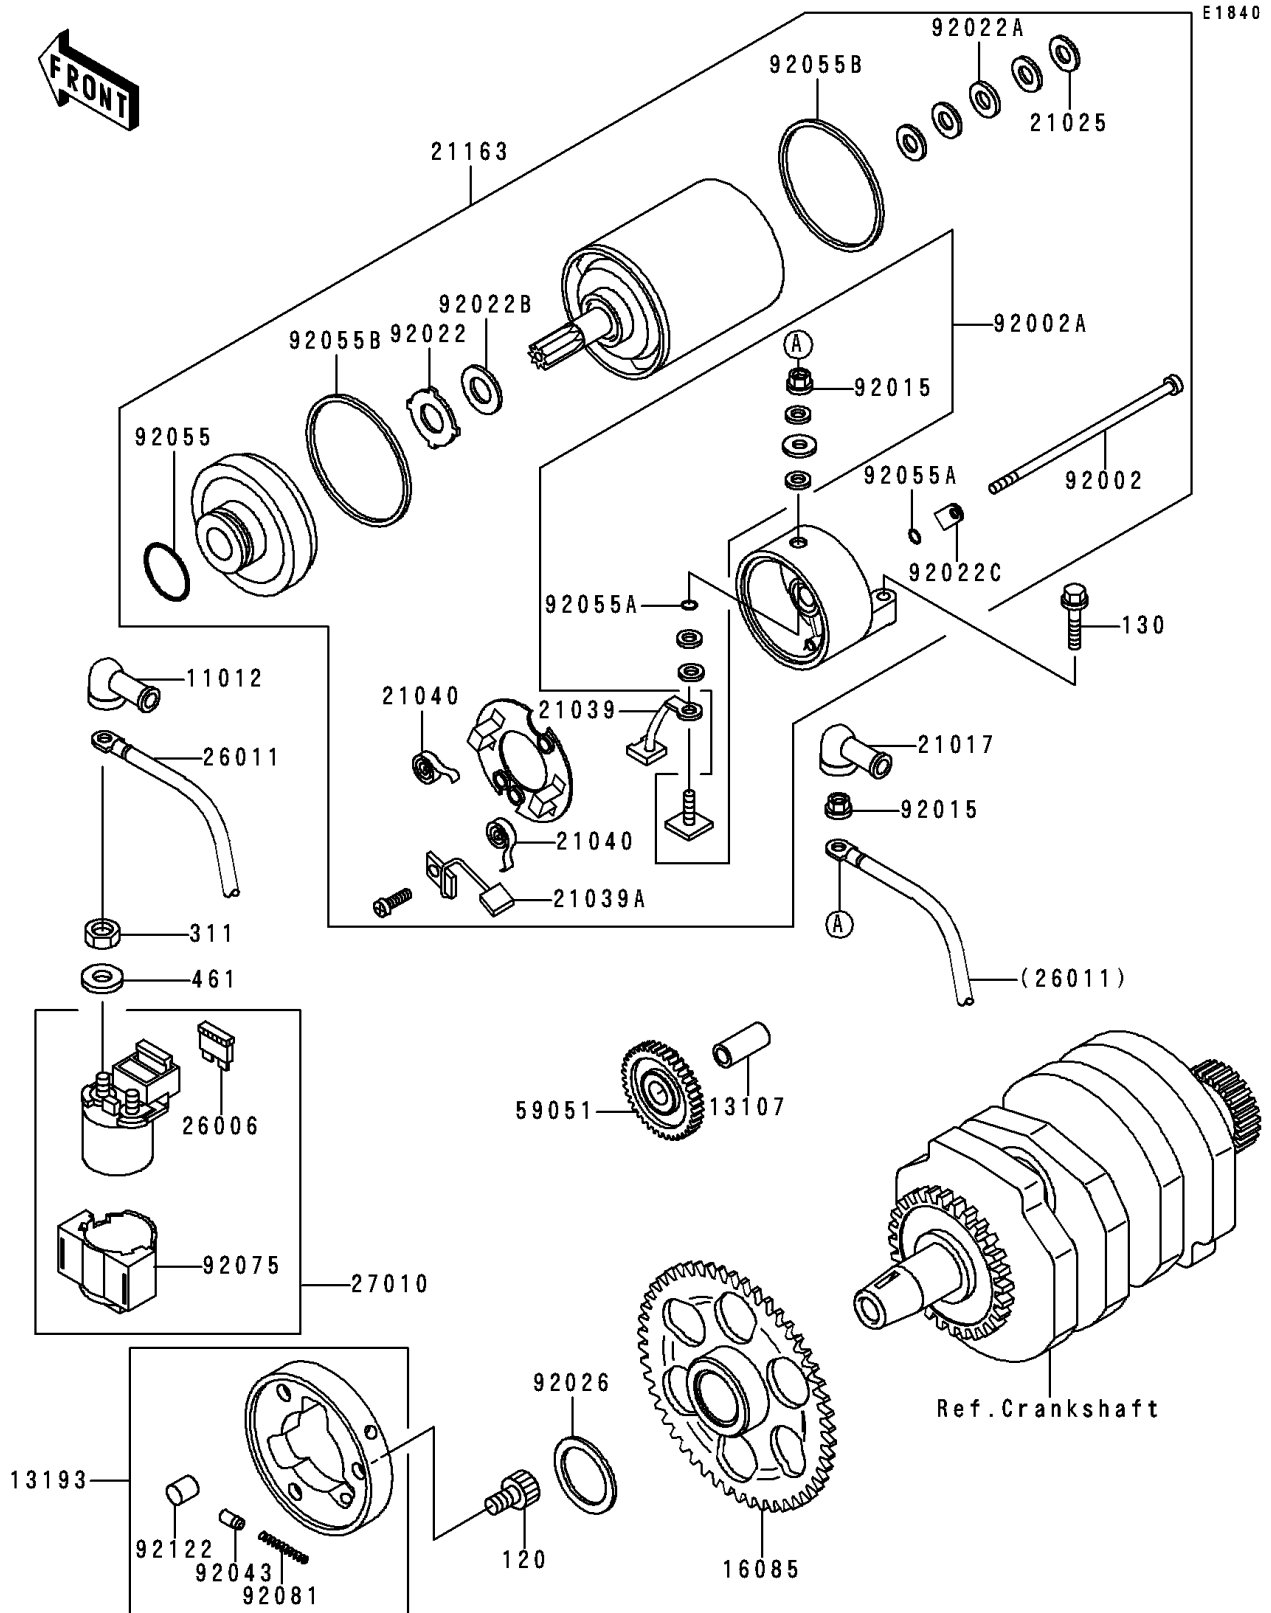

1992 NINJA® 250R PARTS DIAGRAM

Starter Motor

1992 NINJA® 250R PARTS LIST

Starter Motor

ITEM NAME	PART NUMBER	QUANTITY
BOLT-SOCKET,8X14 (Ref # 120)	120P0814	1
BOLT-FLANGED (Ref # 130)	130J0620	1
NUT-HEX,6MM (Ref # 311)	311B0600	1
WASHER-SPRING,6MM (Ref # 461)	461F0600	1
CAP,TERMINAL (Ref # 11012)	11012-1354	1
SHAFT,7.8X12X26.5 (Ref # 13107)	13107-1176	1
CLUTCH-ASSY-ONEWAY (Ref # 13193)	13193-1002	1
GEAR,ONEWAY CLUTCH,65T (Ref # 16085)	16085-1166	1
GROMMET,STARTER TERMINAL (Ref # 21017)	21017-017	1
WASHER,9.1X18X0.2 (Ref # 21025)	21025-011	1
BRUSH,CARBON(+) (Ref # 21039)	21039-1001	1
BRUSH,CARBON(-) (Ref # 21039A)	21039-1056	1
SPRING-BRUSH (Ref # 21040)	21040-1053	1
STARTER-ELECTRIC (Ref # 21163)	21163-1221	1
FUSE,30A-G (Ref # 26006)	26006-1006	1
WIRE-LEAD (Ref # 26011)	26011-1376	1
SWITCH,MAGNETIC (Ref # 27010)	27010-1213	1
GEAR-SPUR,IDLE (Ref # 59051)	59051-1154	1
BOLT,STARTER (Ref # 92002)	92002-1818	1
BOLT,TERMINAL (Ref # 92002A)	92002-1819	1
NUT,STARTER MOTOR (Ref # 92015)	92015-1476	1
WASHER,THRUST SUPPORT (Ref # 92022)	92022-1130	1
WASHER,9.1X18X0.8 (Ref # 92022A)	92022-1132	1
WASHER,22X12.2X0.5 (Ref # 92022B)	92022-1714	1
WASHER,LOCK (Ref # 92022C)	92022-1825	1
SPACER,25X40X1 (Ref # 92026)	92026-1004	1
PIN (Ref # 92043)	92043-132	1
RING-O (Ref # 92055)	92055-1303	1
RING-O,4.5X2.0 (Ref # 92055A)	92055-1370	1

1992 NINJA® 250R PARTS LIST

Starter Motor

ITEM NAME	PART NUMBER	QUANTITY
RING-O (Ref # 92055B)	92055-1418	1
DAMPER,MAGNETIC SWITCH (Ref # 92075)	92075-1863	1
SPRING,COIL (Ref # 92081)	92081-159	1
ROLLER (Ref # 92122)	92122-006	1