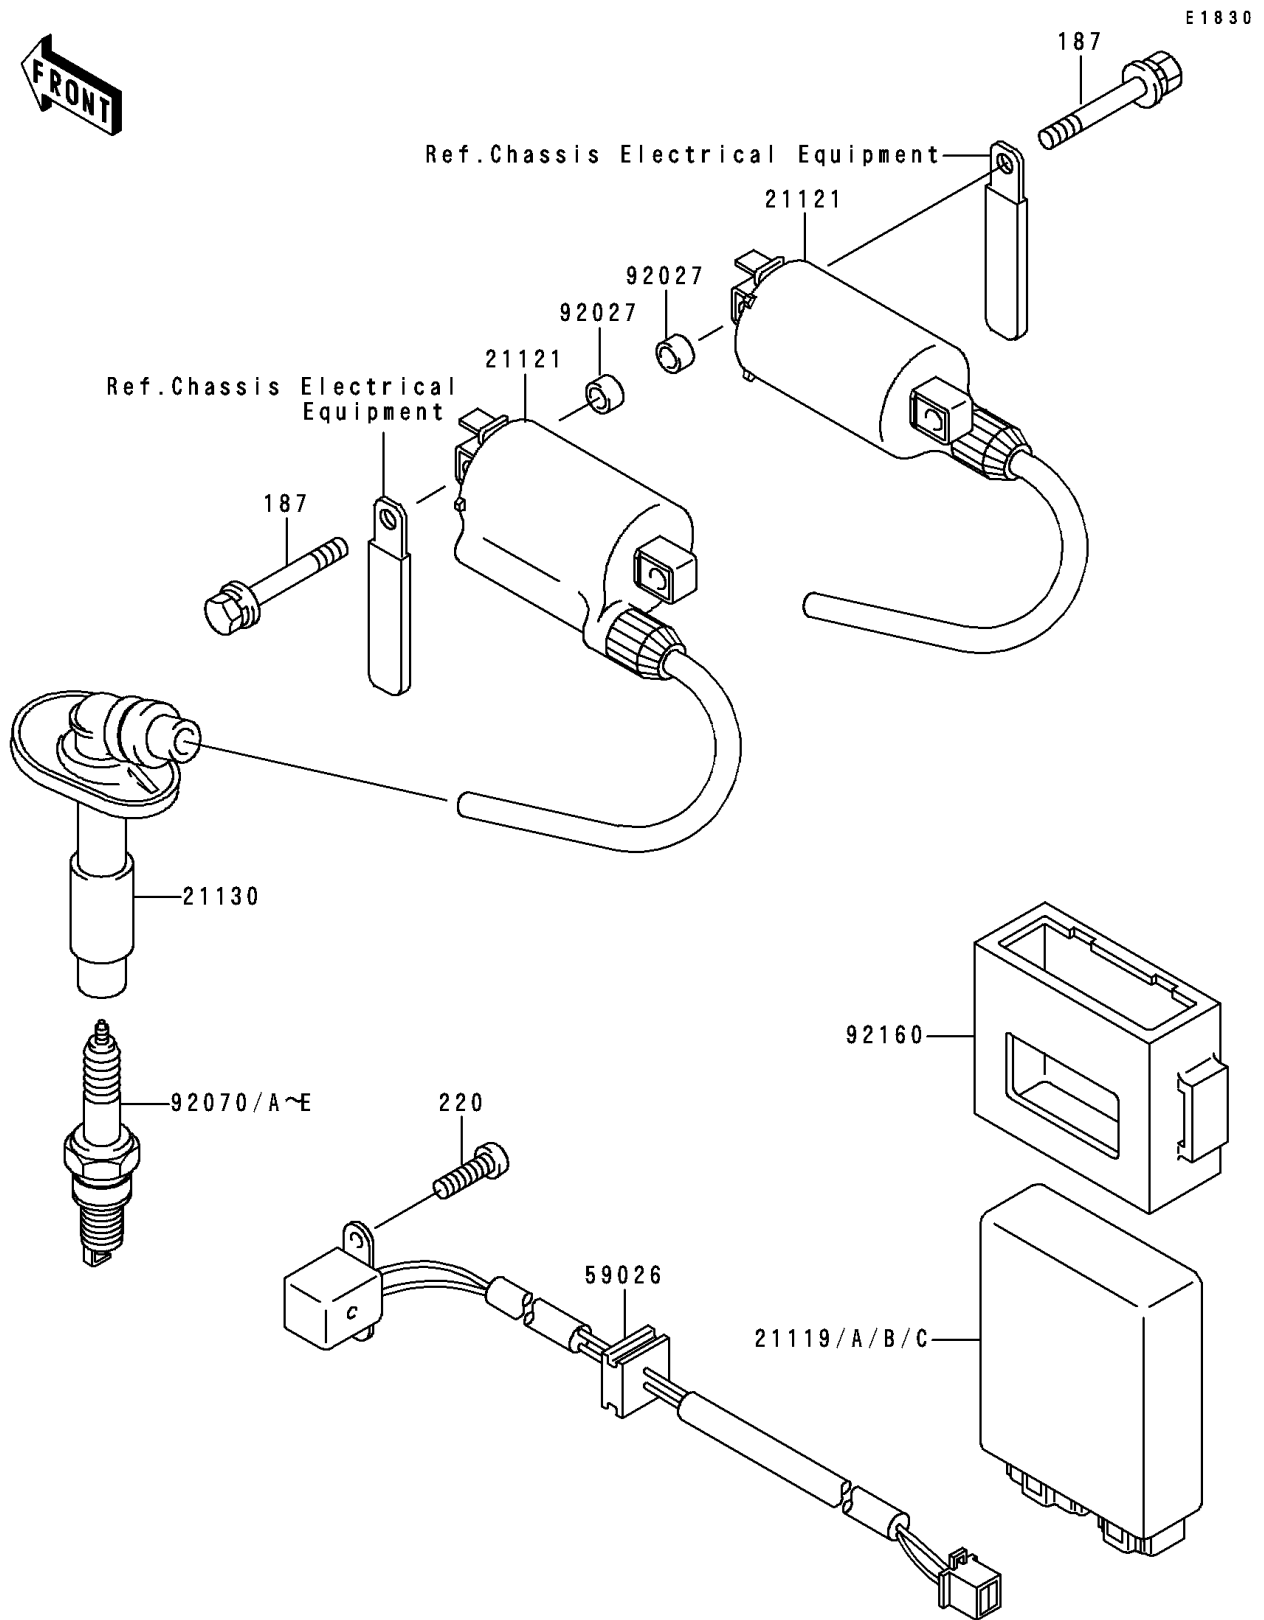

1992 NINJA® 250R PARTS DIAGRAM

Ignition System

1992 NINJA® 250R PARTS LIST

Ignition System

ITEM NAME	PART NUMBER	QUANTITY
BOLT-UPSET-WSP (Ref # 187)	187G0625	1
SCREW-PAN-CROS (Ref # 220)	220B0510	1
COIL-IGNITION (Ref # 21121)	21121-1163	1
CAP-SPARK PLUG (Ref # 21130)	21130-1056	1
COIL-PULSING (Ref # 59026)	59026-1086	1
COLLAR,6.8X10X6 (Ref # 92027)	92027-103	1
PLUG-SPARK,U24FSR-U(ND) (Ref # 92070C)		2
DAMPER,IGNITER (Ref # 92160)	92160-1181	1
IGNITER (Ref # 21119)	21119-1229	1
IGNITER (Ref # 21119A)	21119-1233	1
PLUG-SPARK,CR7HSA(NGK) (Ref # 92070)	92070-1154	1
PLUG-SPARK,CR8HSA(NGK) (Ref # 92070A)	92070-1155	1
PLUG-SPARK,C8HSA(NGK) (Ref # 92070E)	92070-1218	1