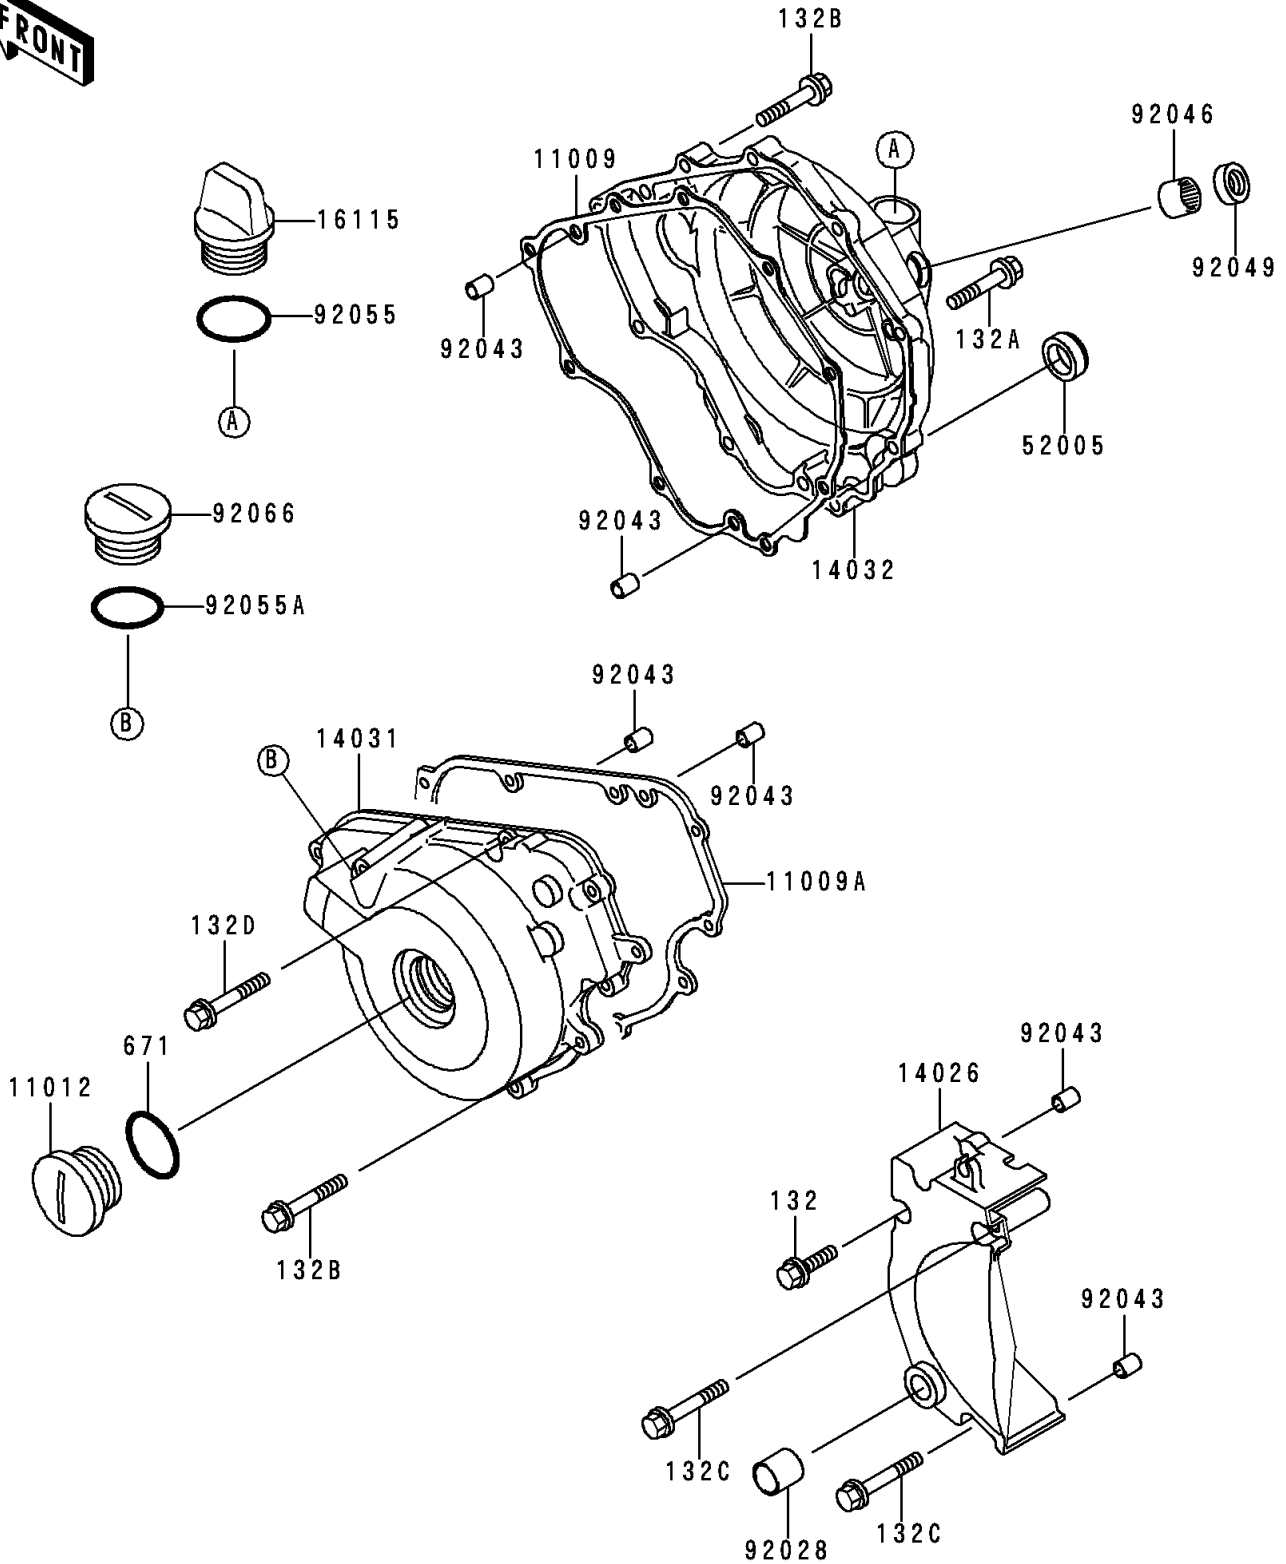

1992 NINJA® 250R PARTS DIAGRAM

Engine Cover(s)

E1431

1992 NINJA® 250R PARTS LIST

Engine Cover(s)

ITEM NAME	PART NUMBER	QUANTITY
BOLT-FLANGED-SMALL (Ref # 132)	132J0620	1
BOLT-FLANGED-SMALL (Ref # 132A)	132J0625	1
BOLT-FLANGED-SMALL (Ref # 132B)	132J0630	1
BOLT-FLANGED-SMALL (Ref # 132C)	132J0650	1
BOLT-FLANGED-SMALL (Ref # 132D)	132J0675	1
O RING,40MM (Ref # 671)	671B2540	1
GASKET,CLUTCH COVER (Ref # 11009)	11009-1872	1
GASKET,GENERATOR COVER (Ref # 11009A)	11009-1873	1
CAP (Ref # 11012)	11012-1362	1
COVER-CHAIN (Ref # 14026)	14026-1122	1
COVER-GENERATOR (Ref # 14031)	14031-1225	1
COVER-CLUTCH (Ref # 14032)	14032-1213	1
CAP-OIL FILLER (Ref # 16115)	16115-1009	1
GAUGE,OIL LEVEL (Ref # 52005)	52005-1009	1
BUSHING (Ref # 92028)	92028-1710	1
PIN,6.2X8X14 (Ref # 92043)	92043-1263	1
BEARING-NEEDLE,HK1210 (Ref # 92046)	92046-1010	1
SEAL-OIL,TB12205.5 (Ref # 92049)	92049-1271	1
RING-O,31.5X2.6 (Ref # 92055)	92055-049	1
RING-O (Ref # 92055A)	92055-1146	1
PLUG,COVER (Ref # 92066)	92066-1163	1