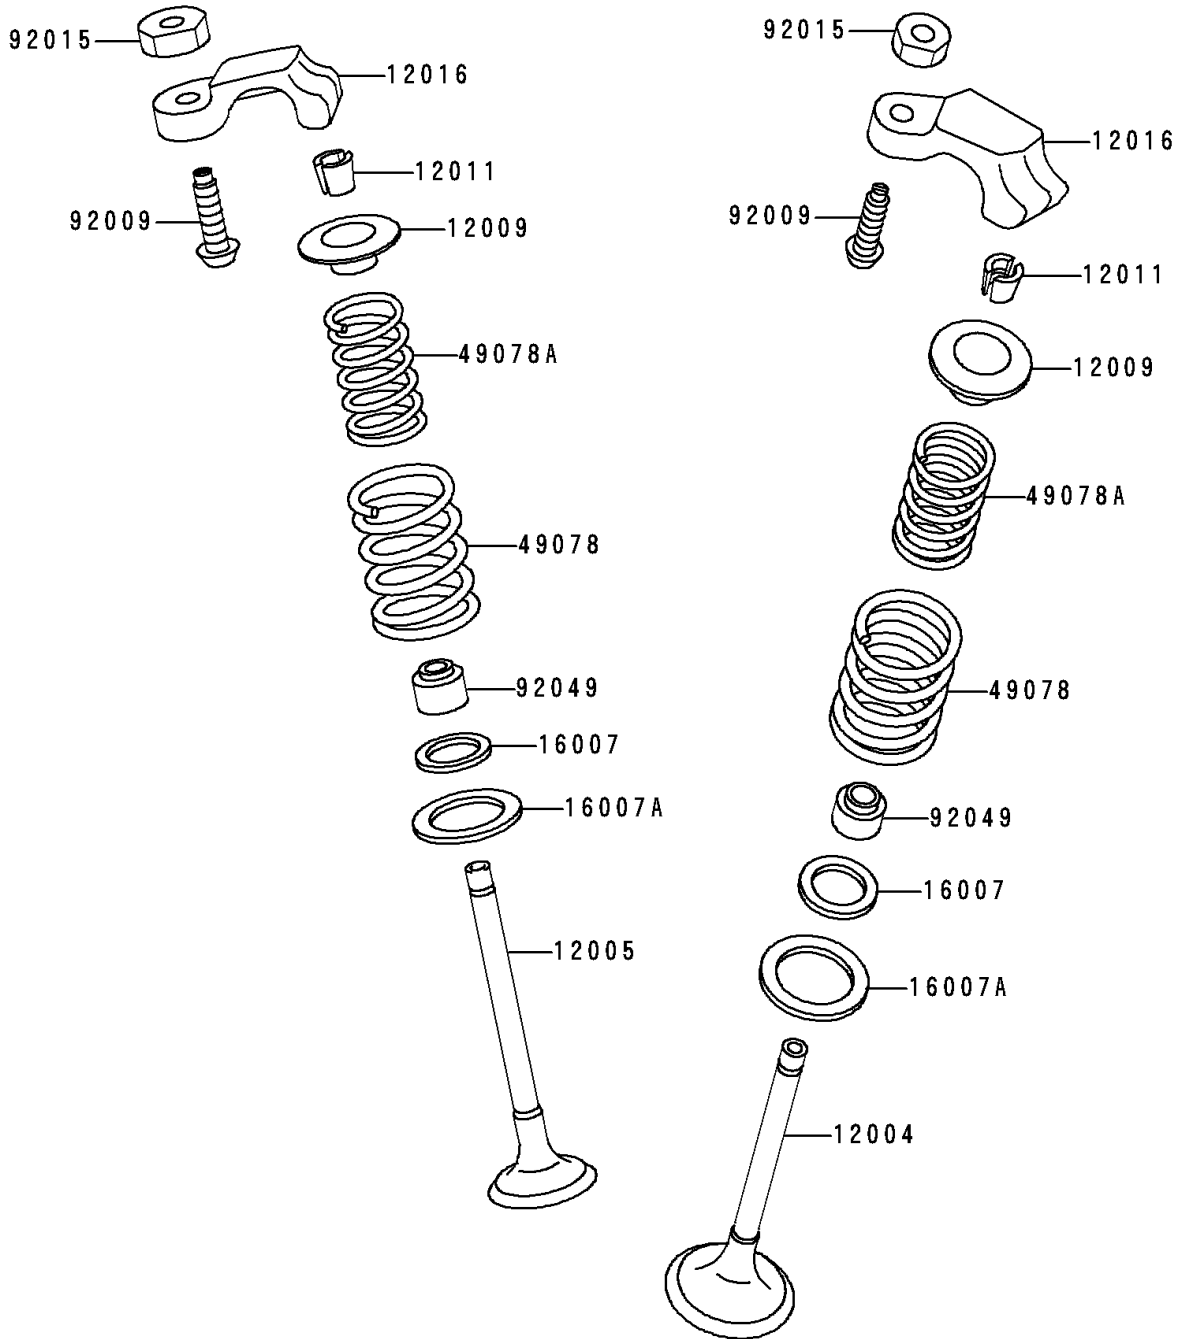

1992 NINJA® 250R PARTS DIAGRAM

Valve(s)

E1210

1992 NINJA® 250R PARTS LIST

Valve(s)

ITEM NAME	PART NUMBER	QUANTITY
VALVE-INTAKE (Ref # 12004)	12004-1074	1
VALVE-EXHAUST (Ref # 12005)	12005-1091	1
RETAINER-VALVE SPRING (Ref # 12009)	12009-1060	1
COLLET (Ref # 12011)	12011-1051	1
ARM-ROCKER (Ref # 12016)	12016-1067	1
SEAT-SPRING,12.1X16.2X0.5 (Ref # 16007)	16007-1177	1
SEAT-SPRING,17.5X23.8X0.5 (Ref # 16007A)	16007-1178	1
SPRING-ENGINE VALVE (Ref # 49078)	49078-1078	1
SPRING-ENGINE VALVE (Ref # 49078A)	49078-1079	1
SCREW,6MM (Ref # 92009)	92009-1424	1
NUT,6MM (Ref # 92015)	92015-1586	1
SEAL-OIL,VSB58.558 (Ref # 92049)	92049-1218	1