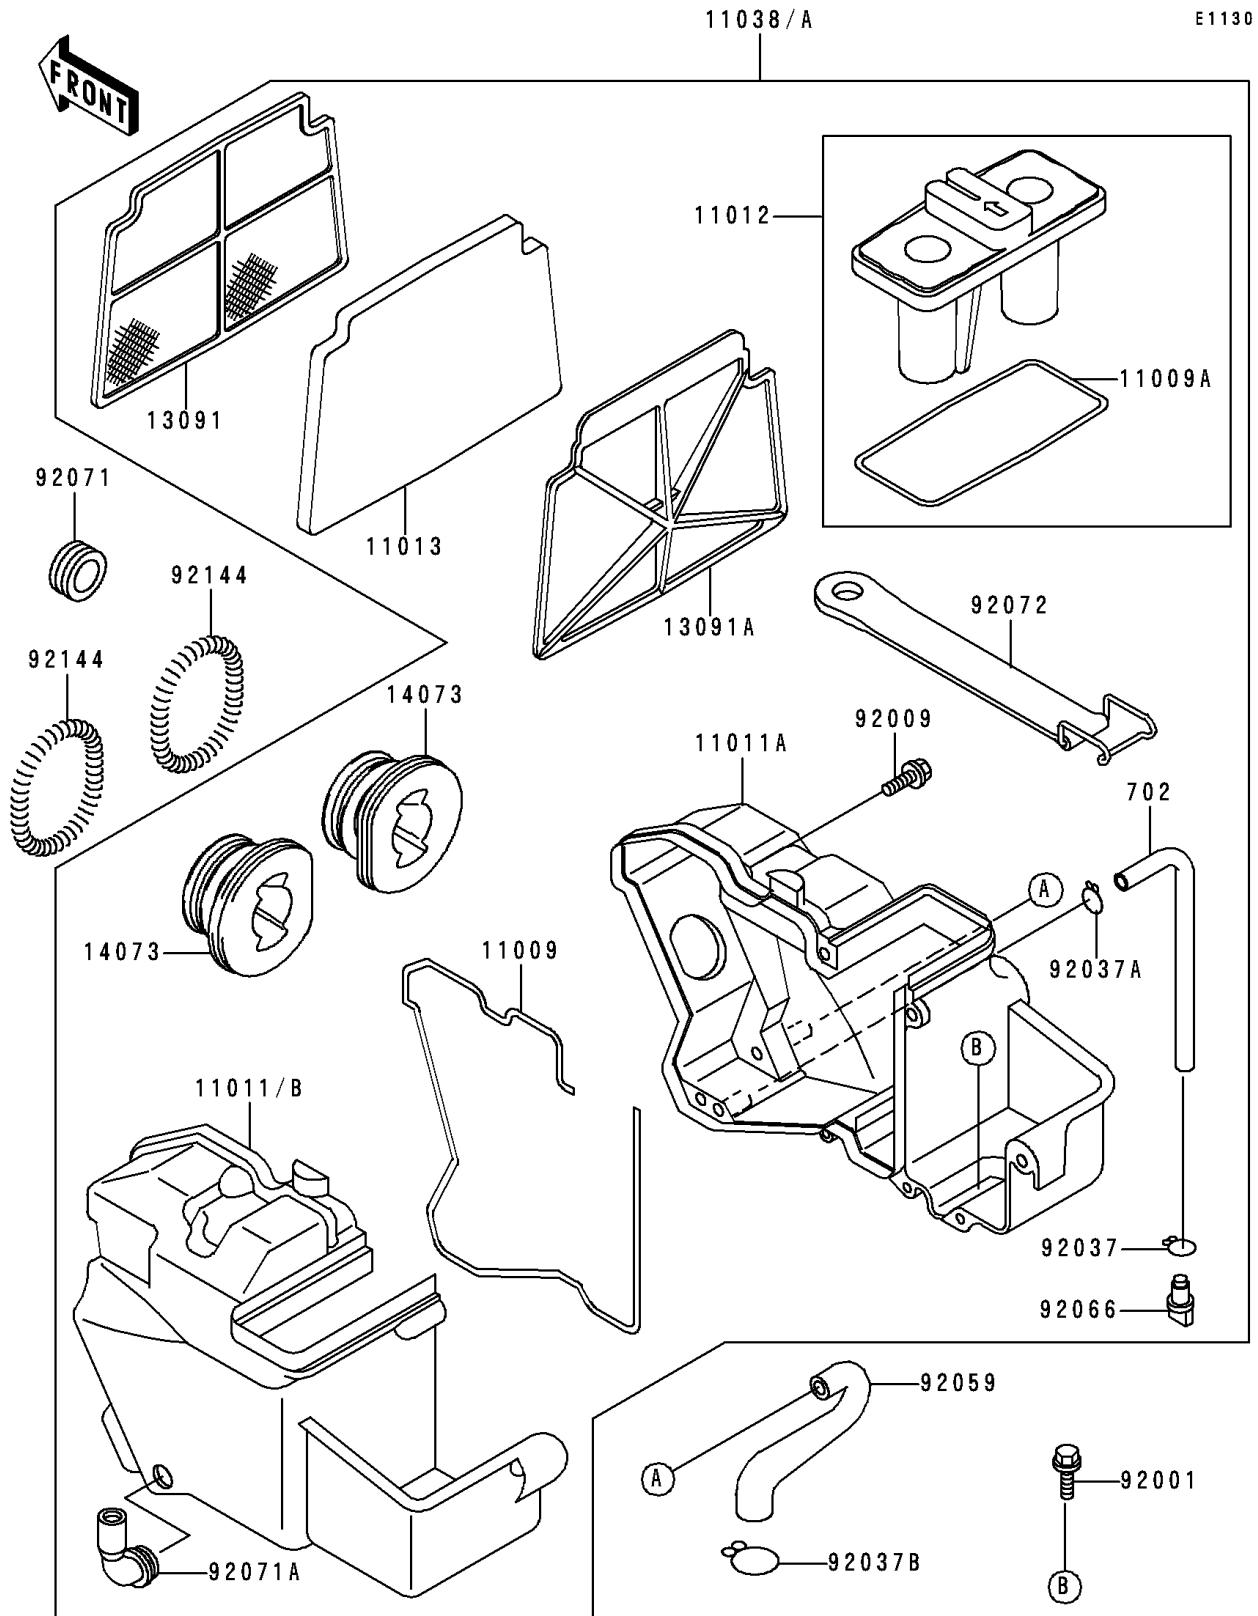

## 1992 NINJA® 250R PARTS DIAGRAM

Air Cleaner

## 1992 NINJA® 250R PARTS LIST

Air Cleaner

ITEM NAME	PART NUMBER	QUANTITY
TUBE-RUBBER (Ref # 702)	702A07200	1
GASKET,AIR FILTER (Ref # 11009)	11009-1599	1
GASKET,AIR FILTER CAP (Ref # 11009A)	11009-1613	1
CASE-AIR FILTER,RH (Ref # 11011A)	11011-1219	1
CAP,INTAKE (Ref # 11012)	11012-1504	1
ELEMENT-AIR FILTER (Ref # 11013)	11013-1141	1
HOLDER,AIR FILTER,FR (Ref # 13091)	13091-1421	1
HOLDER,AIR FILTER,RR (Ref # 13091A)	13091-1422	1
DUCT,AIR FILTER (Ref # 14073)	14073-1307	1
BOLT,6X20 (Ref # 92001)	92001-1773	1
SCREW,TAPPING,5X25 (Ref # 92009)	92009-1339	1
CLAMP (Ref # 92037)	92037-1712	1
CLAMP,TUBE (Ref # 92037A)	92037-1972	1
CLAMP,TUBE (Ref # 92037B)	92037-213	1
TUBE,BREAHER (Ref # 92059)	92059-1676	1
PLUG,DRAIN (Ref # 92066)	92066-1211	1
GROMMET,RESERVOIR (Ref # 92071)	92071-1047	1
BAND,AIR FILTER (Ref # 92072)	92072-1196	1
SPRING,AIR FILTER DUCT (Ref # 92144)	92144-1771	1
CASE-AIR FILTER,LH (Ref # 11011)	11011-1218	1
CASE-AIR FILTER,LH (Ref # 11011B)	11011-1233	1
CASE-ASSY-AIR FILTER (Ref # 11038)	11038-1063	1
CASE-ASSY-AIR FILTER (Ref # 11038A)	11038-1067	1
GROMMET,AIR FILTER (Ref # 92071A)	92071-1114	1