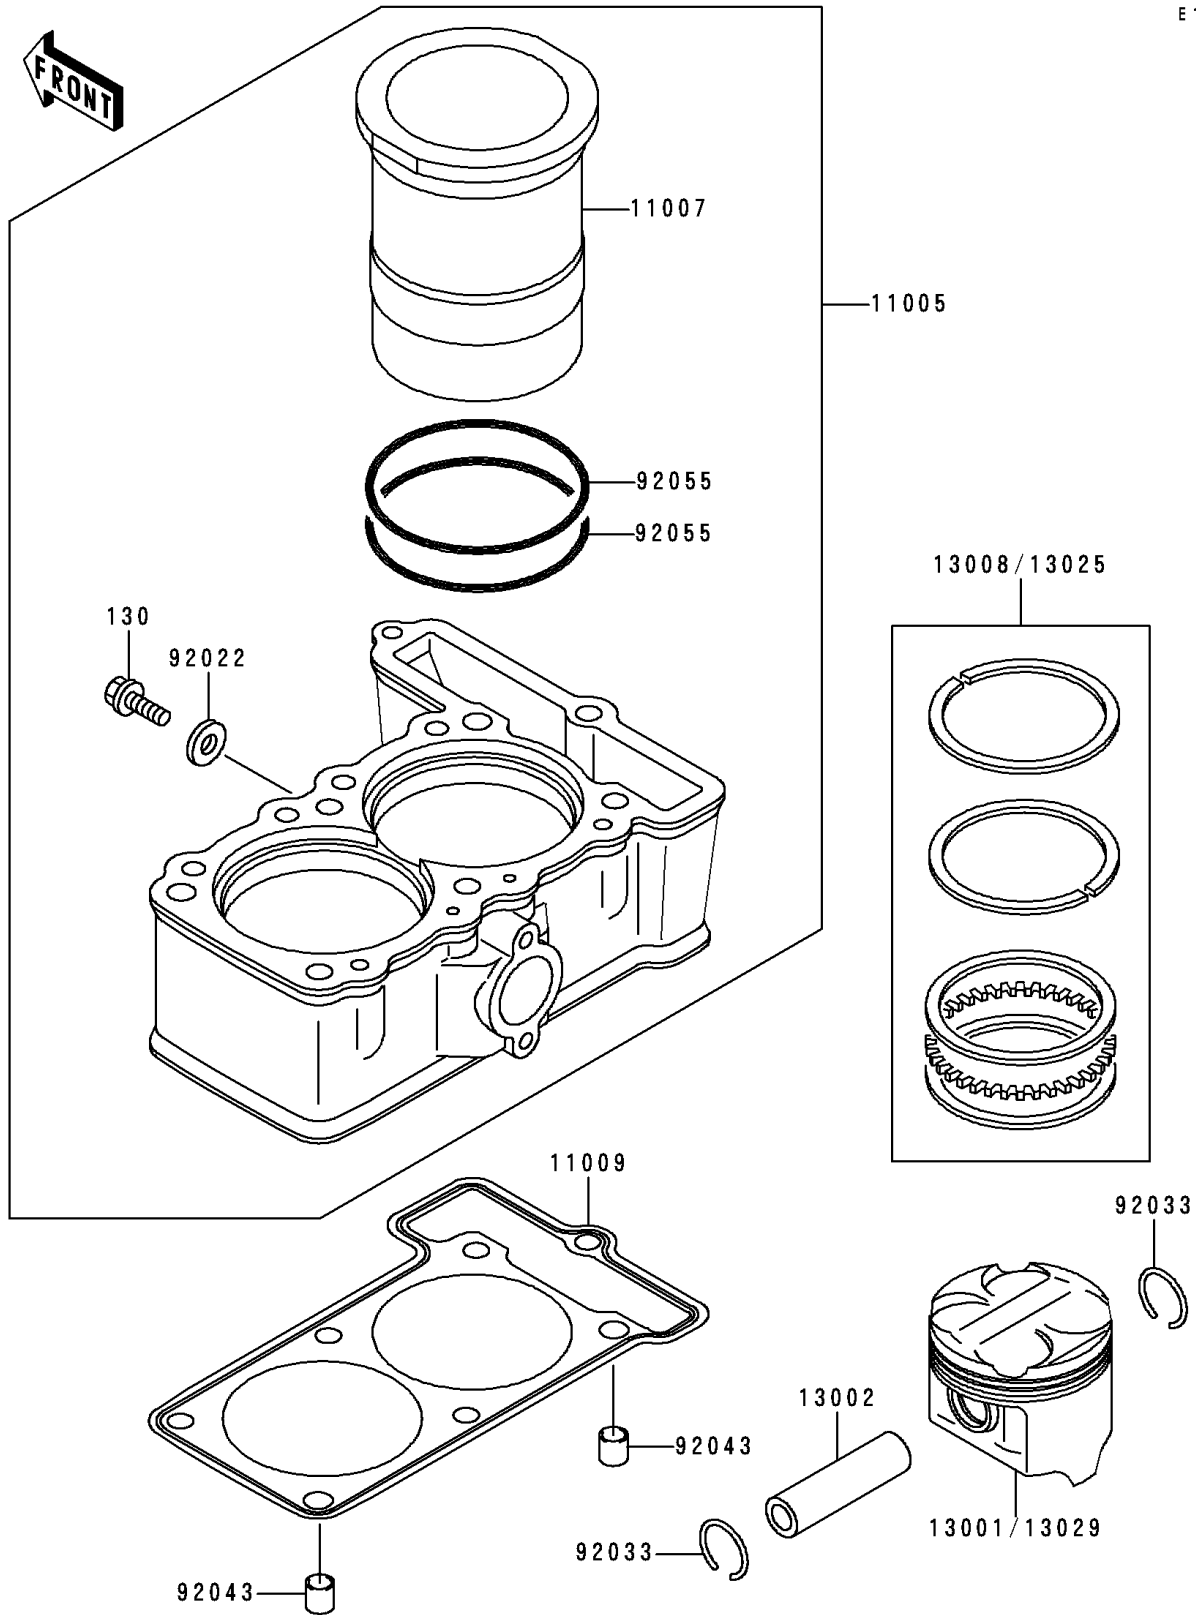

1992 NINJA® 250R PARTS DIAGRAM

Cylinder/Piston(s)

E1120

1992 NINJA® 250R PARTS LIST

Cylinder/Piston(s)

ITEM NAME	PART NUMBER	QUANTITY
BOLT-FLANGED,6X10,BLACK (Ref # 130)	130C0610	1
CYLINDER-ENGINE (Ref # 11005)	11005-1623	1
LINER-CYLINDER (Ref # 11007)	11007-1111	1
GASKET,CYLINDER BASE (Ref # 11009)	11009-1572	1
PISTON-ENGINE,STD (Ref # 13001)	13001-1325	1
PIN-PISTON (Ref # 13002)	13002-1097	1
RING-SET-PISTON,STD (Ref # 13008)	13008-1157	1
RING-SET-PISTON L,O/S 0.50 (Ref # 13025)	13025-1120	1
PISTON-ENGINE L,O/S 0.50 (Ref # 13029)	13029-1201	1
WASHER,6.2X11X1 (Ref # 92022)	92022-304	1
RING-SNAP,PISTON PIN (Ref # 92033)	92033-1161	1
PIN,8.2X10X14 (Ref # 92043)	92043-1264	1
RING-O,68.2X2.4 (Ref # 92055)	92055-1338	1