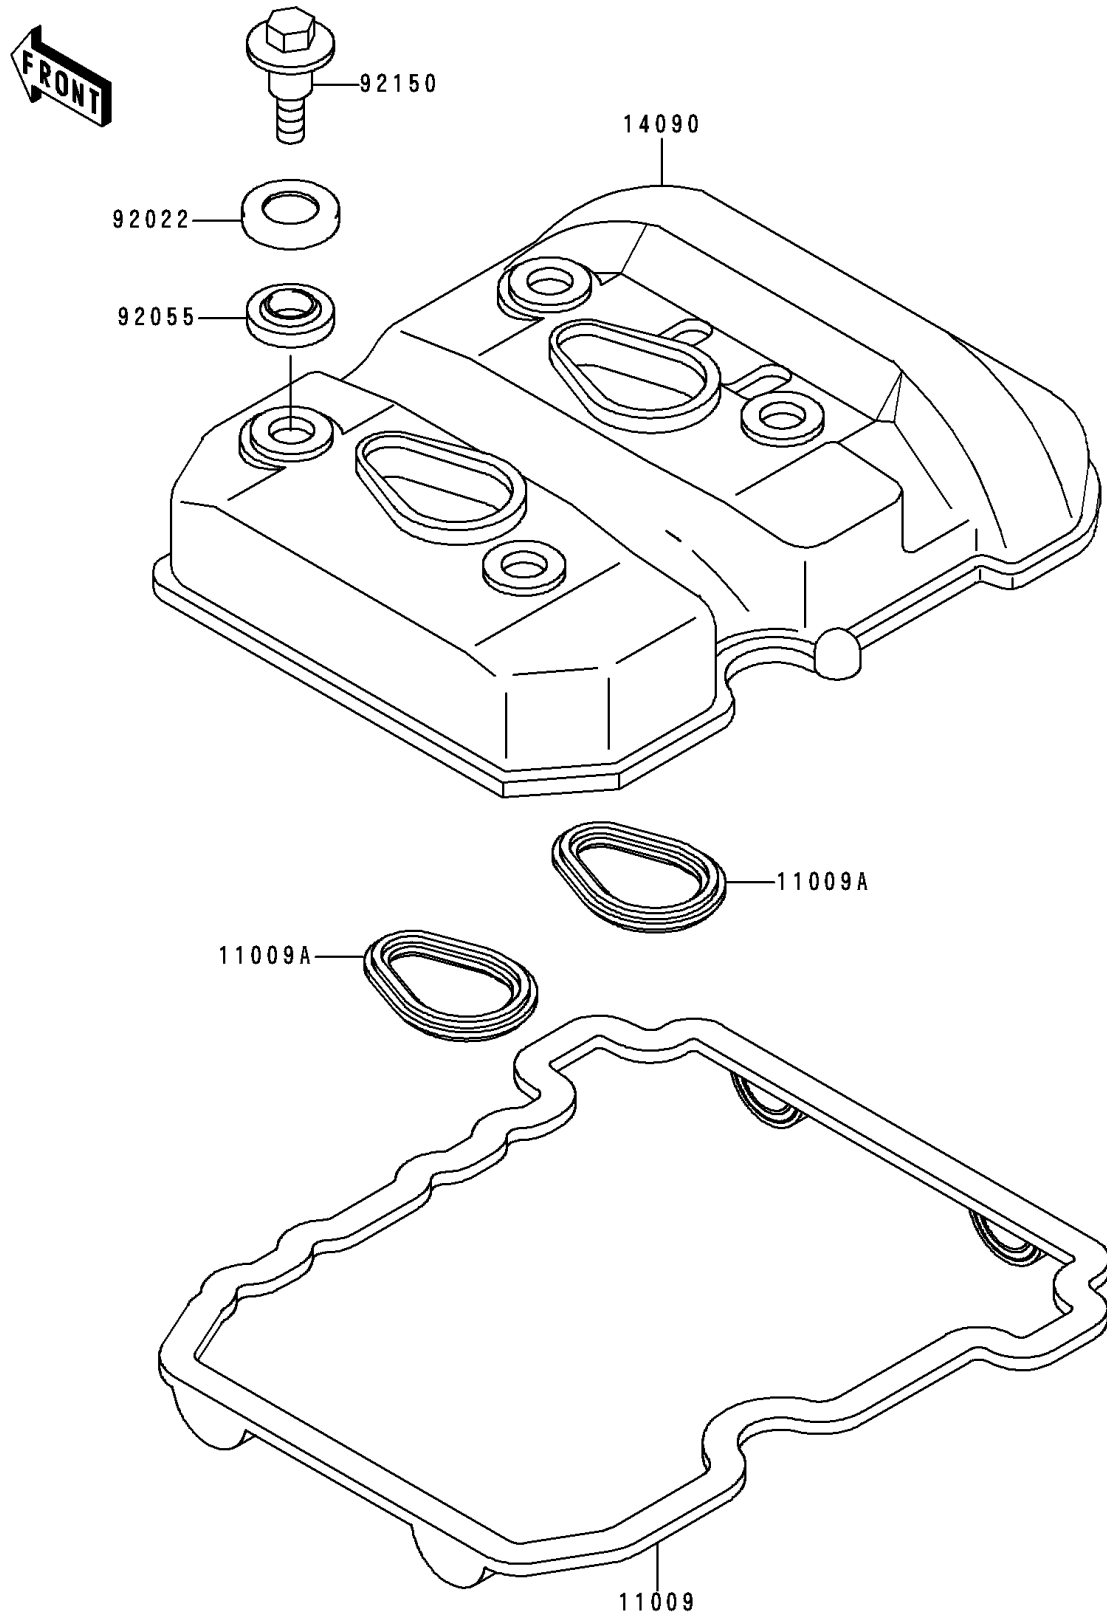

1992 NINJA® 250R PARTS DIAGRAM

Cylinder Head Cover

E1112

1992 NINJA® 250R PARTS LIST

Cylinder Head Cover

ITEM NAME	PART NUMBER	QUANTITY
GASKET,CYLINDER HEAD COVER (Ref # 11009)	11009-1574	1
GASKET (Ref # 11009A)	11009-1575	1
COVER,CYLINDER HEAD (Ref # 14090)	14090-1334	1
WASHER,HEAD COVER BOLT (Ref # 92022)	92022-1637	1
RING-O,HEAD COVER BOLT (Ref # 92055)	92055-1225	1
BOLT,HEAD COVER (Ref # 92150)	92150-1447	1