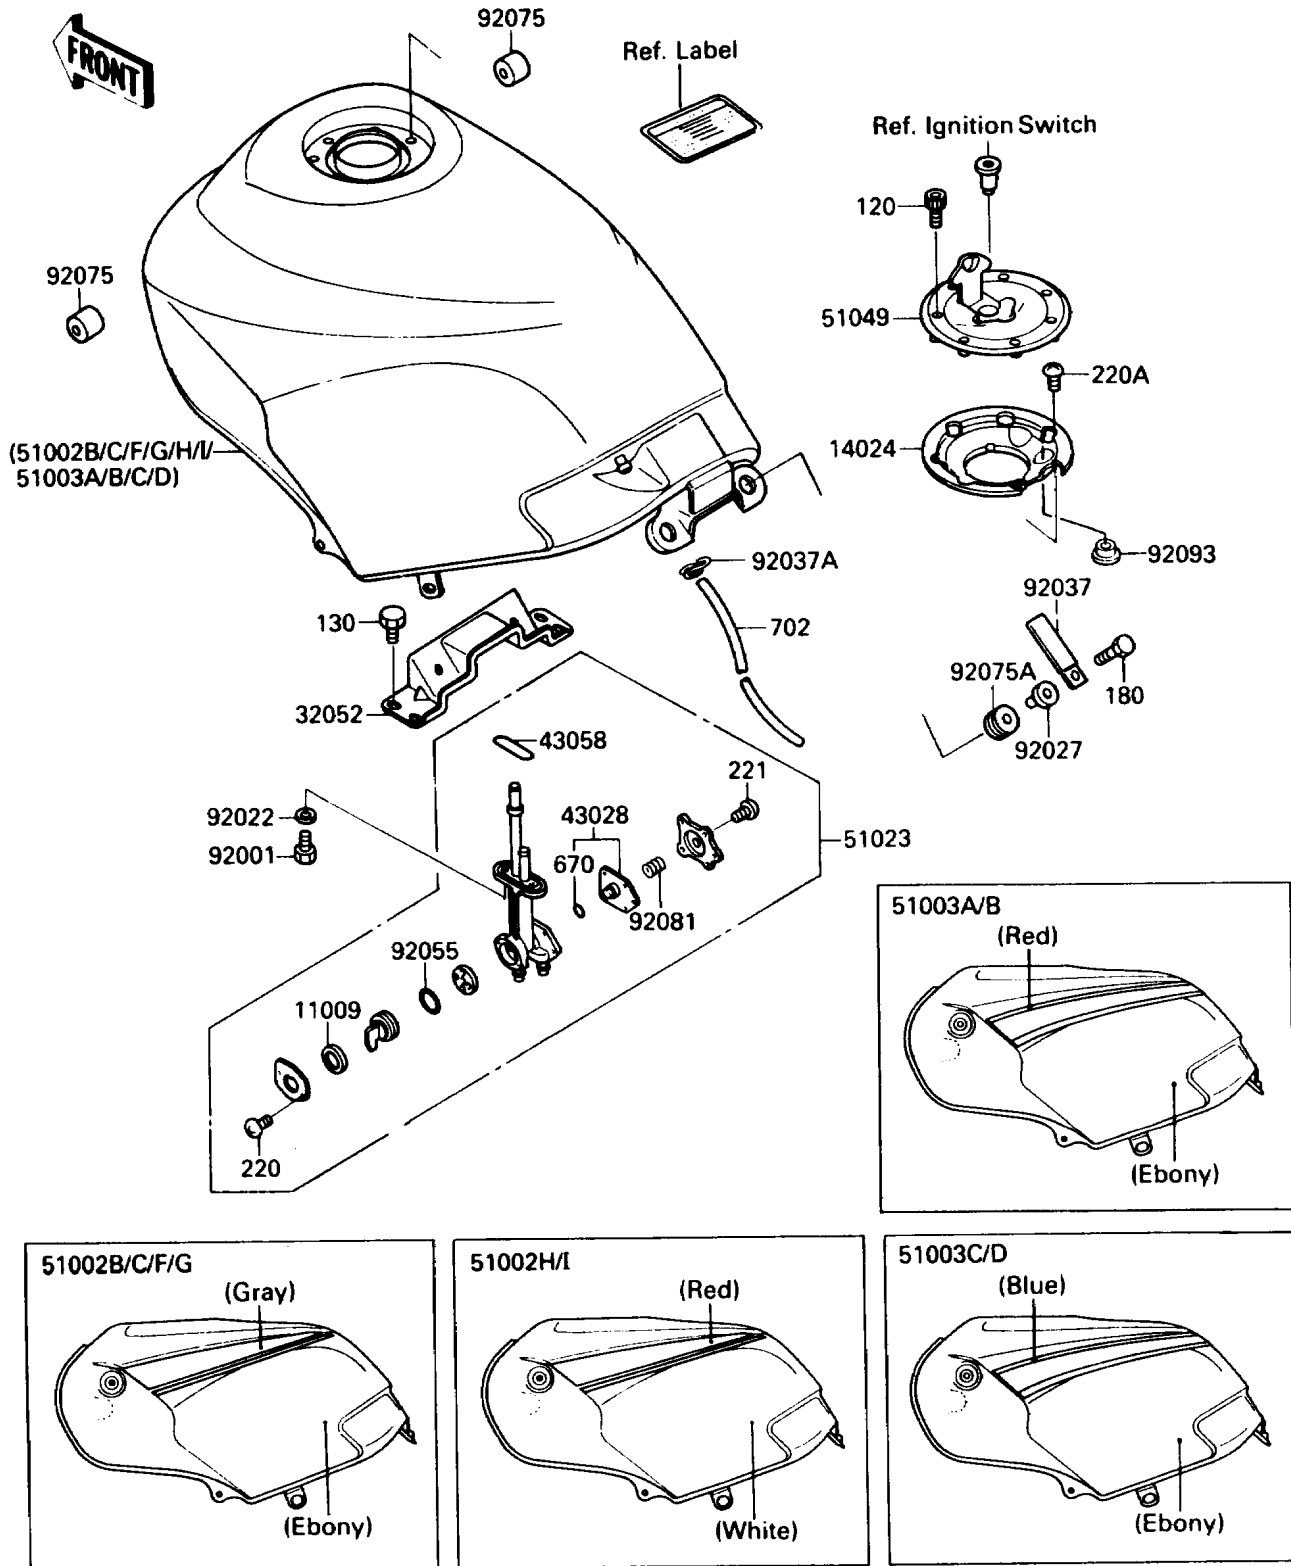

1988 NINJA® 250R PARTS DIAGRAM

Fuel Tank

F2410

1988 NINJA® 250R PARTS LIST

Fuel Tank

ITEM NAME	PART NUMBER	QUANTITY
GASKET,TAP VALVE (Ref # 11009)	11009-1188	1
COVER,TANK CAP (Ref # 14024)	14025-1913	1
BRACKET-TANK,RR (Ref # 32052)	32052-1254	1
DIAPHRAGM,TAP (Ref # 43028)	43028-1068	1
RING,TAP FLANGED (Ref # 43058)	51039-003	1
TANK-COMP-FUEL,EBONY (Ref # 51002B)	51002-5316-H8	1
TANK-COMP-FUEL,EBONY (Ref # 51002C)	51002-5372-H8	1
TAP-ASSY,FUEL (Ref # 51023)	51023-1139	1
CAP-TANK,FUEL (Ref # 51049)	51049-1079	1
BOLT,6X20 (Ref # 92001)	92001-1091	1
WASHER,6.2X11X1.5 (Ref # 92022)	92022-183	1
COLLAR,L=13.1 (Ref # 92027)	92027-251	1
CLAMP,WIRING HARNESS (Ref # 92037)	92037-1069	1
CLAMP (Ref # 92037A)	92037-1712	1
RING-O,TAP LEVER (Ref # 92055)	92055-1085	1
DAMPER,FUEL TANK,FR (Ref # 92075)	92075-1115	1
DAMPER (Ref # 92075A)	92075-1690	1
SPRING,TAP DIAPHRAGM (Ref # 92081)	92081-1240	1
SEAL,FUEL TANK CAP (Ref # 92093)	92093-1030	1
BOLT-SOCKET (Ref # 120)	120S0512	1
BOLT-FLANGED,6X10 (Ref # 130)	130B0610	1
BOLT-UPSET-WS,6X25 (Ref # 180)	180D0625	1
SCREW-PAN-CROS (Ref # 220)	220C0308	1
SCREW-PAN-CROS (Ref # 220A)	220C0508	1
SCREW-CSK-CROS,4X14 (Ref # 221)	221B0414	1
O RING,4MM (Ref # 670)	670B1504	1
TUBE-RUBBER,7X10X1000 (Ref # 702)	702A071000	1