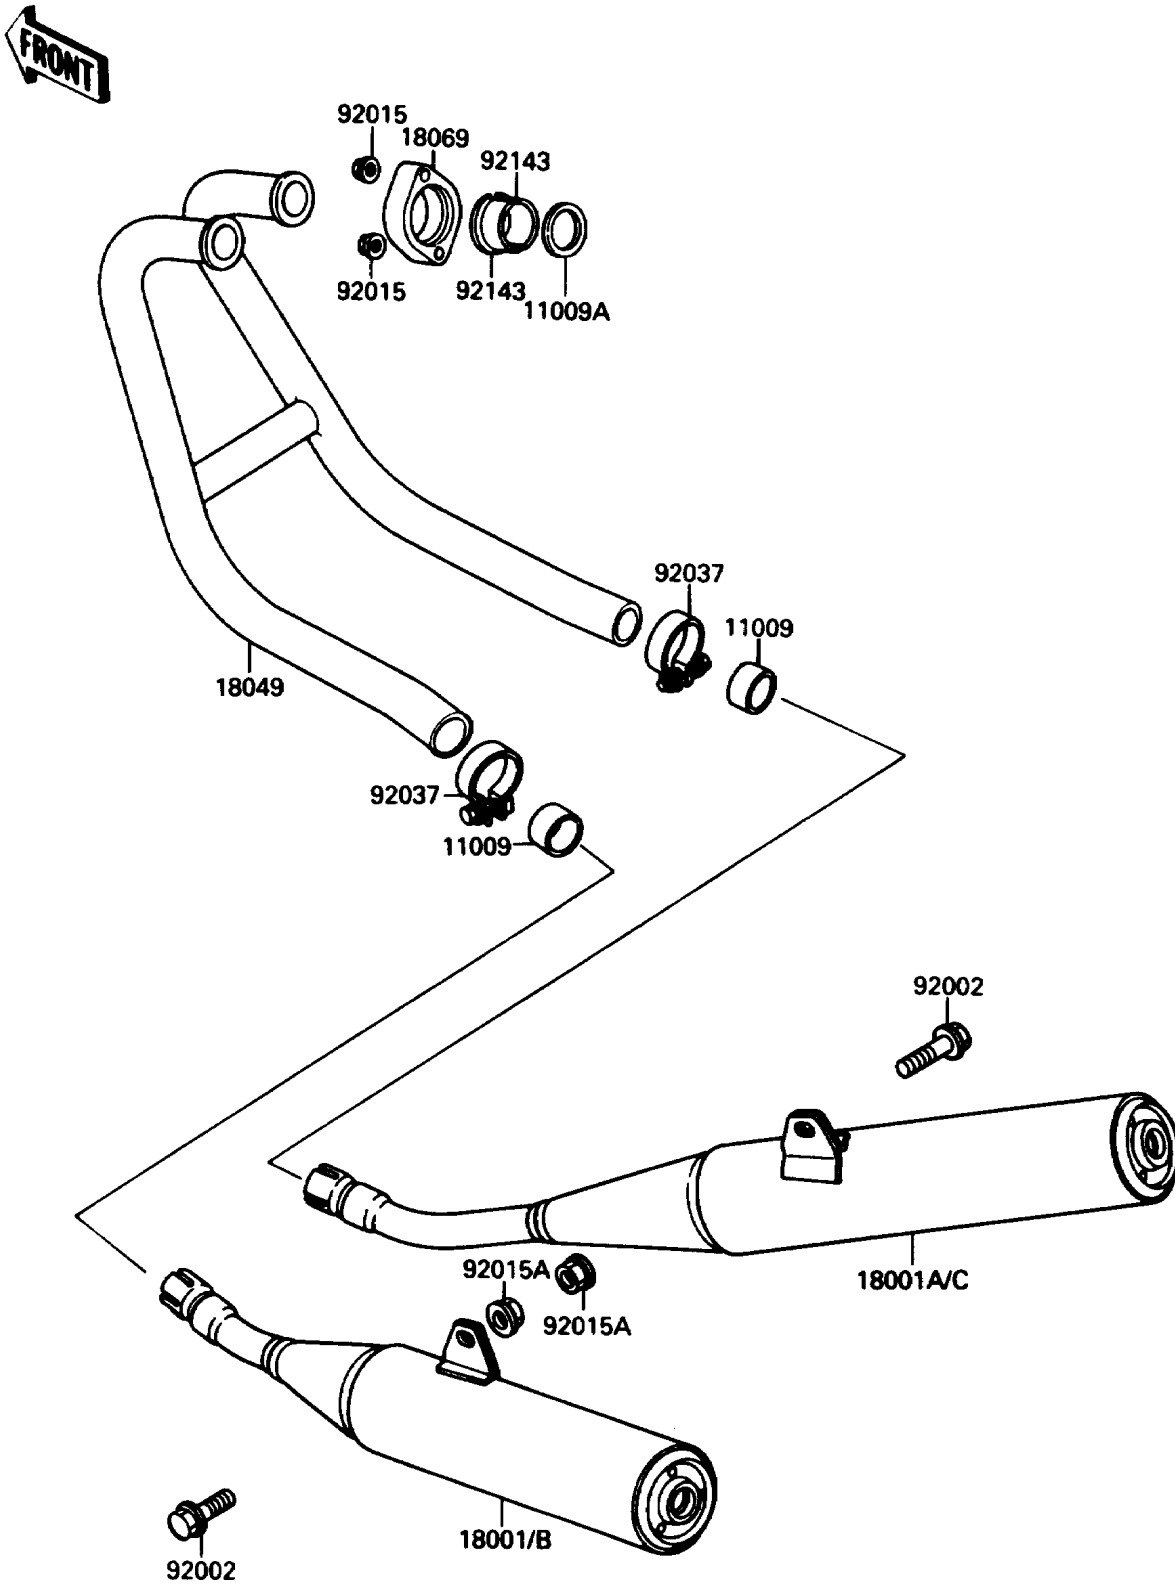

## 1988 NINJA® 250R PARTS DIAGRAM

Muffler(s)

E1140-0249

## 1988 NINJA® 250R PARTS LIST

Muffler(s)

ITEM NAME	PART NUMBER	QUANTITY
GASKET,MUFFLER CONNECTING (Ref # 11009)	11009-1606	1
GASKET,EXHAUST PIPE HOLDER (Ref # 11009A)	18067-004	1
MUFFLER,LH (Ref # 18001)	18001-1695	1
MUFFLER,RH (Ref # 18001A)	18001-1696	1
PIPE-EXHAUST (Ref # 18049)	18049-1431	1
HOLDER-EXHAUST PIPE (Ref # 18069)	18069-1075	1
BOLT,10X30 (Ref # 92002)	92002-1787	1
NUT,6MM (Ref # 92015)	92015-1365	1
NUT,FLANGED,10MM (Ref # 92015A)	92015-1387	1
CLAMP,39.5MM (Ref # 92037)	92037-1792	1
COLLAR,EXHAUST PIPE (Ref # 92143)	92143-1006	1