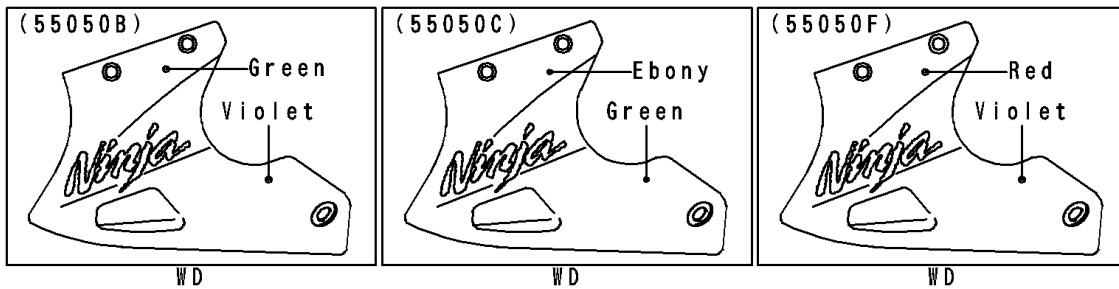

1996 NINJA® 250R PARTS DIAGRAM

Cowling Lower

F2872

1996 NINJA® 250R PARTS LIST

Cowling Lowers

ITEM NAME	PART NUMBER	QUANTITY
BRACKET,LOWER COWLING,FR (Ref # 11045)	11045-1861	1
BRACKET,LOWER COWLING,RR,LH (Ref # 11045A)	11045-1864	1
BRACKET,LOWER COWLING,RR,RH (Ref # 11045B)	11045-1865	1
SCREEN (Ref # 14037)	14037-1094	1
MAT,LOWER COWLING,LH (Ref # 53004)	53004-1053	1
MAT,LOWER COWLING,RH (Ref # 53004A)	53004-1054	1
COWLING.,LWR,EBONY/GRAY (Ref # 55049A)	55049-5134-TT	1
SCREW,5X16,BLACK (Ref # 92009)	92009-1654	1
SCREW,6X18 (Ref # 92009A)	92009-1663	1
NUT,6MM (Ref # 92015)	92015-1602	1
COLLAR,L=9.1,BLACK (Ref # 92027)	92027-1935	1
DAMPER (Ref # 92075)	92075-1634	1
COLLAR,BLACK (Ref # 92143)	92143-1226	1
BOLT-FLANGED,6X14,BLACK (Ref # 130)	130J0614	1
SCREW-PAN-CROS,6X20,BLACK (Ref # 220)	220C0620	1