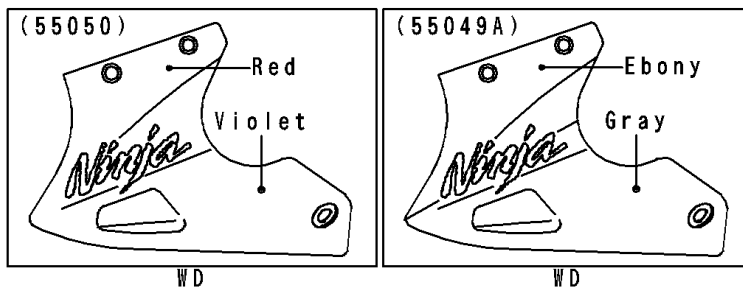

1996 NINJA® 250R PARTS DIAGRAM

Cowling Lower

F2872

1996 NINJA® 250R PARTS LIST

Cowling Lowers

ITEM NAME	PART NUMBER	QUANTITY
BRACKET,LOWER COWLING,FR (Ref # 11045)	11045-1861	1
BRACKET,LOWER COWLING,RR,LH (Ref # 11045A)	11045-1864	1
BRACKET,LOWER COWLING,RR,RH (Ref # 11045B)	11045-1865	1
SCREEN (Ref # 14037)	14037-1094	1
MAT,LOWER COWLING,LH (Ref # 53004)	53004-1053	1
MAT,LOWER COWLING,RH (Ref # 53004A)	53004-1054	1
COWLING.,LWR,EBONY/GRAY (Ref # 55049A)	55049-5134-TT	1
SCREW,5X16,BLACK (Ref # 92009)	92009-1654	1
SCREW,6X18 (Ref # 92009A)	92009-1663	1
NUT,6MM (Ref # 92015)	92015-1602	1
COLLAR,L=9.1,BLACK (Ref # 92027)	92027-1935	1
DAMPER (Ref # 92075)	92075-1634	1
COLLAR,BLACK (Ref # 92143)	92143-1226	1
BOLT-FLANGED,6X14,BLACK (Ref # 130)	130J0614	1
SCREW-PAN-CROS,6X20,BLACK (Ref # 220)	220C0620	1