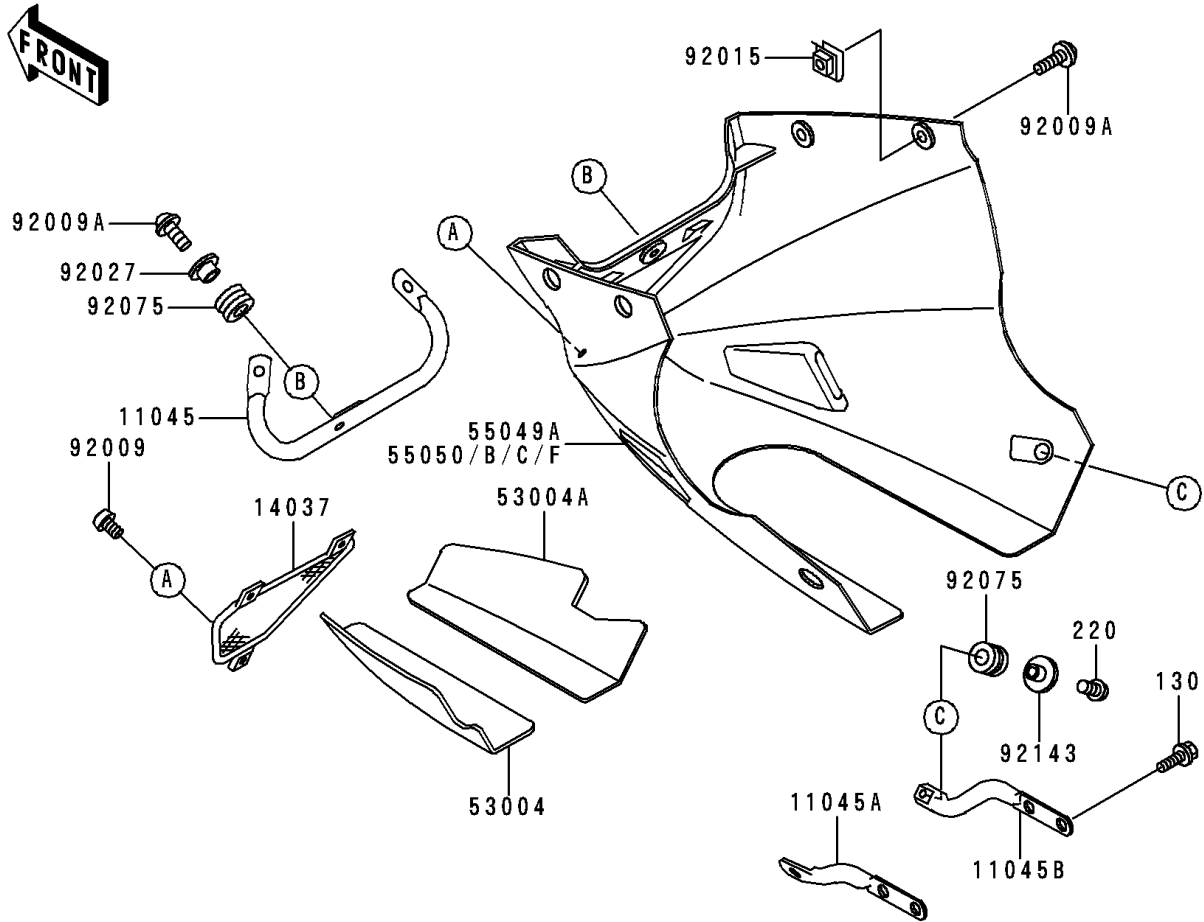

1996 NINJA® 250R PARTS DIAGRAM

Cowling Lower

F2872

1996 NINJA® 250R PARTS LIST

Cowling Lowers

ITEM NAME	PART NUMBER	QUANTITY
BRACKET,LOWER COWLING,FR (Ref # 11045)	11045-1861	1
BRACKET,LOWER COWLING,RR,LH (Ref # 11045A)	11045-1864	1
BRACKET,LOWER COWLING,RR,RH (Ref # 11045B)	11045-1865	1
SCREEN (Ref # 14037)	14037-1094	1
MAT,LOWER COWLING,LH (Ref # 53004)	53004-1053	1
MAT,LOWER COWLING,RH (Ref # 53004A)	53004-1054	1
COWLING.,LWR,EBONY/GRAY (Ref # 55049A)	55049-5134-TT	1
SCREW,5X16,BLACK (Ref # 92009)	92009-1654	1
SCREW,6X18 (Ref # 92009A)	92009-1663	1
NUT,6MM (Ref # 92015)	92015-1602	1
COLLAR,L=9.1,BLACK (Ref # 92027)	92027-1935	1
DAMPER (Ref # 92075)	92075-1634	1
COLLAR,BLACK (Ref # 92143)	92143-1226	1
BOLT-FLANGED,6X14,BLACK (Ref # 130)	130J0614	1
SCREW-PAN-CROS,6X20,BLACK (Ref # 220)	220C0620	1