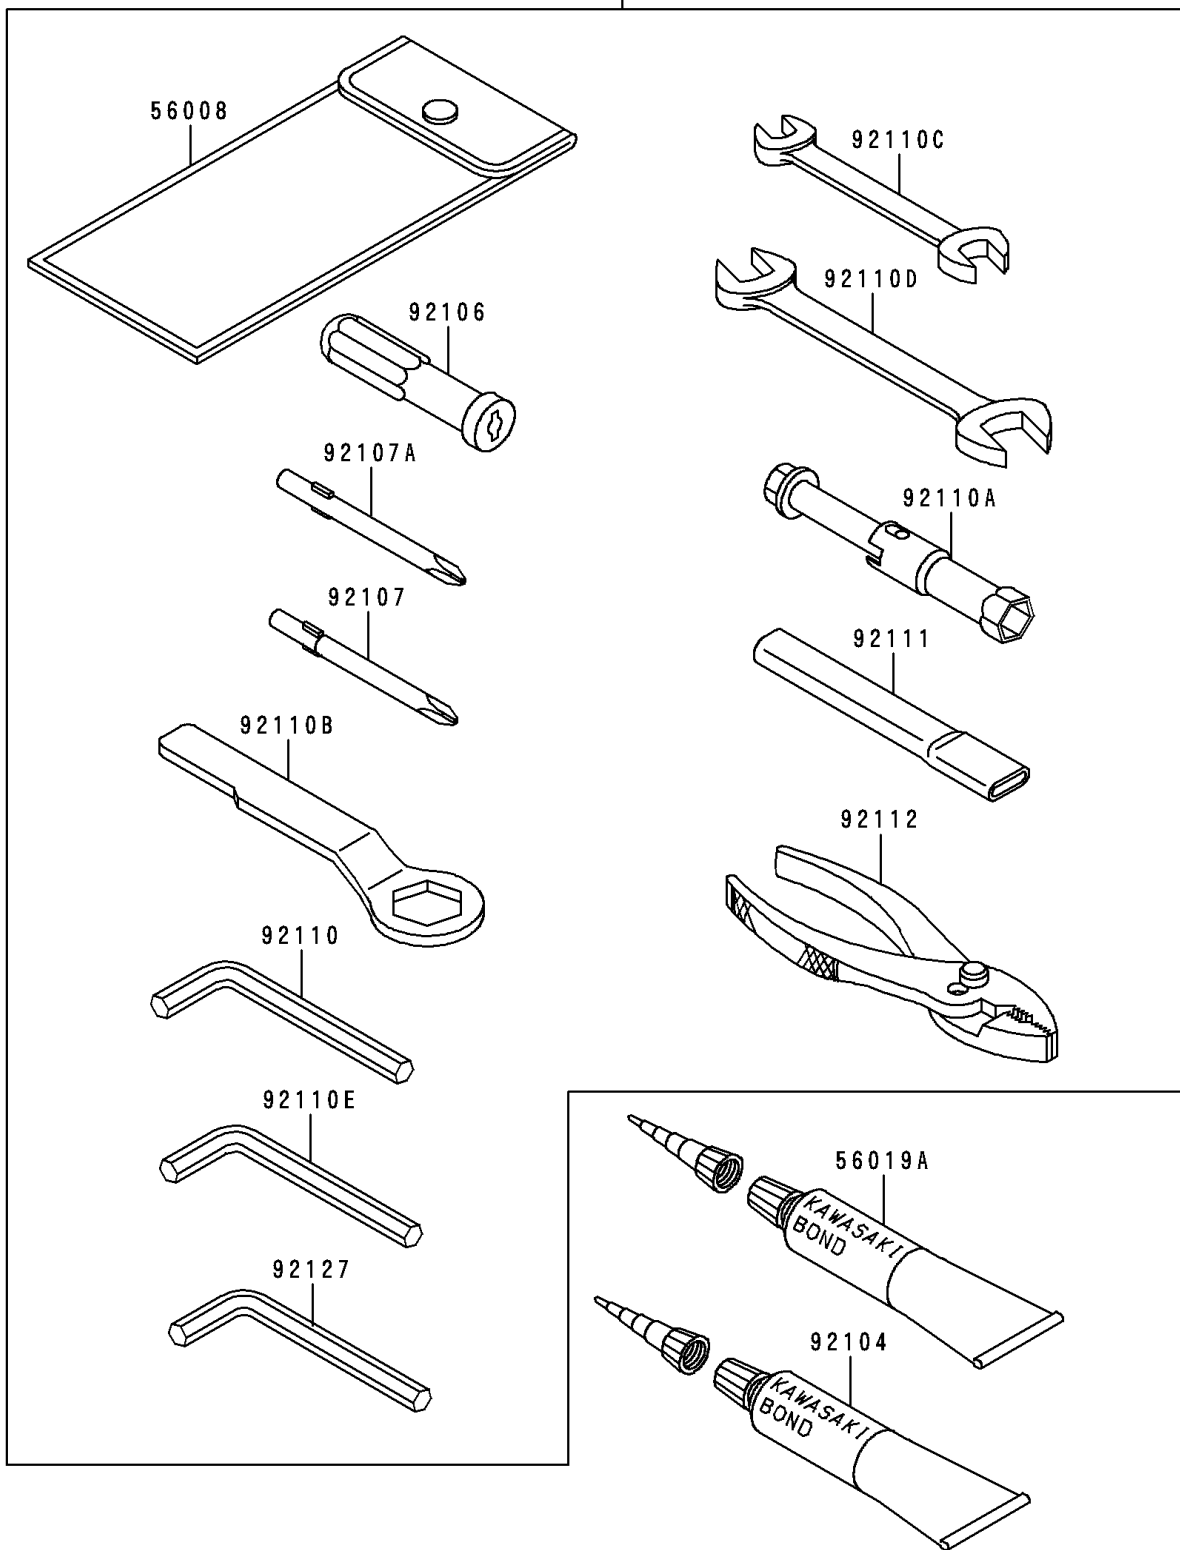

1996 NINJA® 250R PARTS DIAGRAM

Owner's Tools

56007

F2810

1996 NINJA® 250R PARTS LIST

Owner's Tools

ITEM NAME	PART NUMBER	QUANTITY
TOOLKIT (Ref # 56007)	56007-1324	1
BAG,TOOL (Ref # 56008)	56008-1075	1
THREE BOND TB1211,HT/RS,WHITE (Ref # 56019A)	56019-120	1
GASKET-LIQUID,TUBE,100G,SILVER (Ref # 92104)	92104-002	1
GRIP-SCREW DRIVER (Ref # 92106)	92106-1001	1
TOOL-DRIVER,#3PHILLIPS (Ref # 92107)	92107-005	1
TOOL-DRIVER,#2PHILLIPS (Ref # 92107A)	92107-1053	1
TOOL-WRENCH,ALLEN,5MM (Ref # 92110)	92110-1015	1
TOOL-WRENCH,BOX,16MM (Ref # 92110A)	92110-1132	1
TOOL-WRENCH,BOX END,24MM (Ref # 92110B)	92110-1150	1
TOOL-WRENCH,OPEN END,10X12 (Ref # 92110C)	92110-1152	1
TOOL-WRENCH,OPEN END,14X17 (Ref # 92110D)	92110-1153	1
TOOL-WRENCH,ALLEN,4MM (Ref # 92110E)	92110-3703	1
TOOL-BAR,BOX END WRENCH (Ref # 92111)	92111-1051	1
TOOL-PLIERS (Ref # 92112)	92112-003	1
TOOL-WRENCH,ALLEN,6MM (Ref # 92127)	92127-003	1