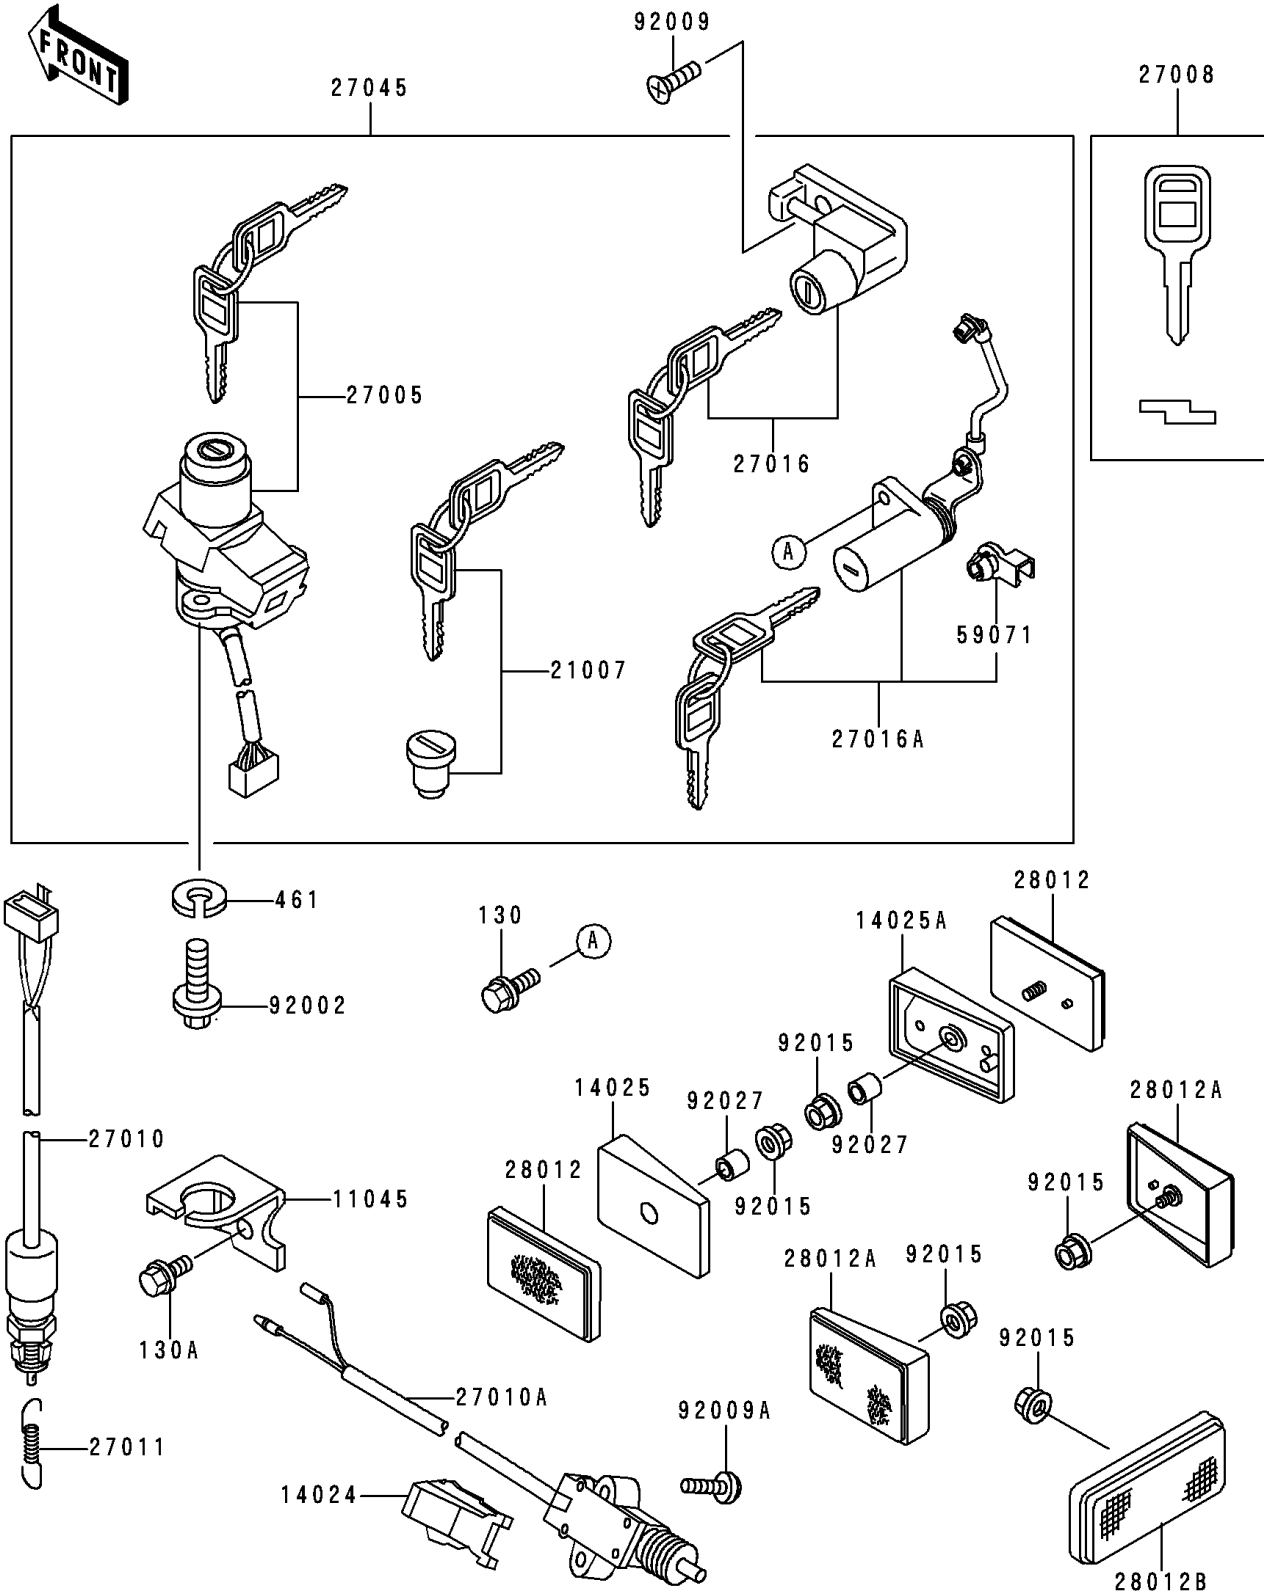

1996 NINJA® 250R PARTS DIAGRAM

Ignition Switch/Locks/Reflectors

F 2770

1996 NINJA® 250R PARTS LIST

Ignition Switch/Locks/Reflectors

ITEM NAME	PART NUMBER	QUANTITY
BOLT-FLANGED (Ref # 130)	130B0510	1
BOLT-FLANGED (Ref # 130A)	130D0610	1
WASHER-SPRING (Ref # 461)	461L0600	1
BRACKET,REAR BRAKE SWITCH (Ref # 11045)	11045-1641	1
COVER,SIDE STAND SWITCH (Ref # 14024)	14024-1532	1
COVER,REFLECTOR,FR (Ref # 14025)	14025-1886	1
COVER,REFLECTOR,FR (Ref # 14025A)	14025-1887	1
ROTOR,LOCK,TANK CAP (Ref # 21007)	21007-5037	1
SWITCH-ASSY-IGNITION (Ref # 27005)	27005-5105	1
KEY-LOCK,BLANK (Ref # 27008)	27008-1173	1
SWITCH,BRAKE LAMP (Ref # 27010)	27010-1152	1
SWITCH,SIDE STAND (Ref # 27010A)	27010-1223	1
SPRING,BRAKE LAMP SWITCH (Ref # 27011)	27011-004	1
LOCK-ASSY,HELMET (Ref # 27016)	27016-5211	1
LOCK-ASSY,SEAT (Ref # 27016A)	27016-5224	1
SWITCH-ASSY (Ref # 27045)	27045-5003	1
REFLECTOR-REFLEX,FR (Ref # 28012)	28012-1052	1
REFLECTOR-REFLEX,RR (Ref # 28012A)	28012-1056	1
REFLECTOR-REFLEX (Ref # 28012B)	28012-1077	1
JOINT (Ref # 59071)	59071-1103	1
BOLT,TORX,6X16 (Ref # 92002)	92002-1333	1
SCREW,5X12 (Ref # 92009)	92009-1401	1
SCREW,5X22 (Ref # 92009A)	92009-1492	1
NUT,FLANGED,5MM (Ref # 92015)	92015-1259	1
COLLAR,5X8X14.5 (Ref # 92027)	92027-1789	1