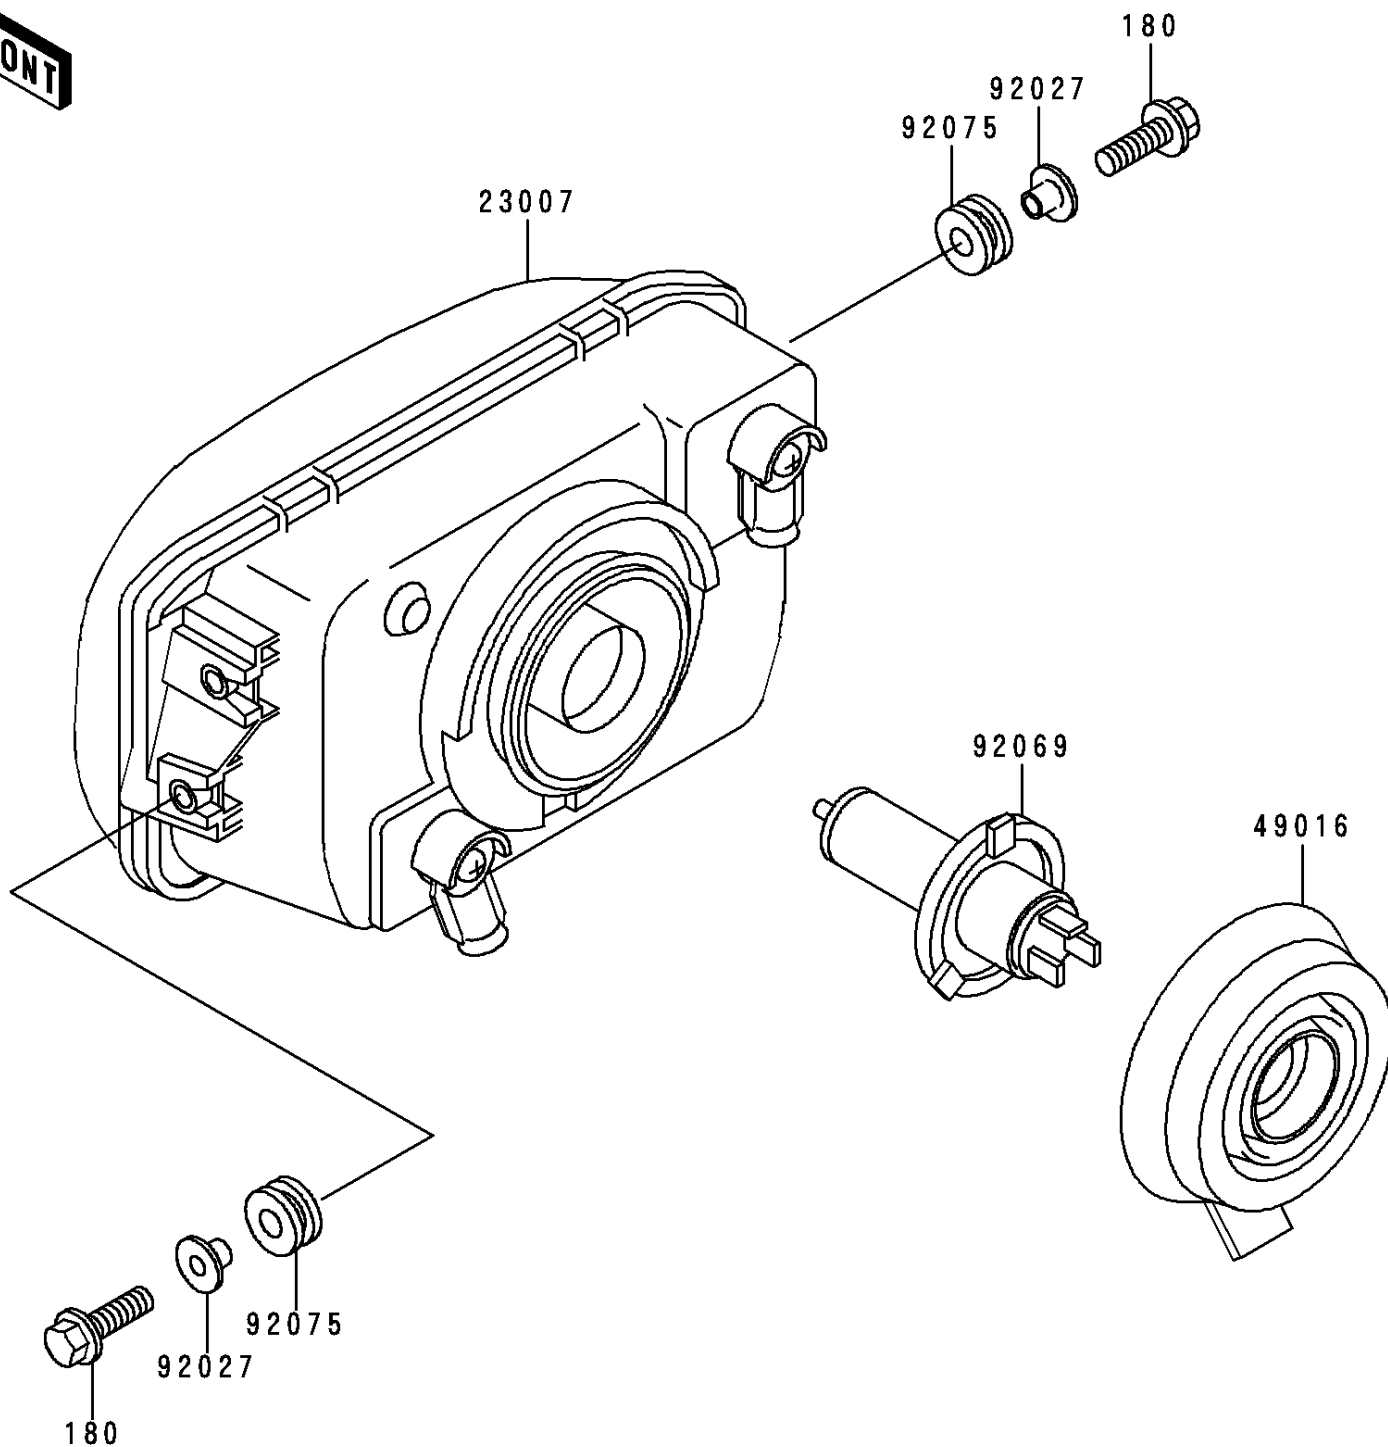

## 1996 NINJA® 250R PARTS DIAGRAM

Headlight(s)

F2710

## 1996 NINJA® 250R PARTS LIST

Headlight(s)

ITEM NAME	PART NUMBER	QUANTITY
BOLT-UPSET-WS,6X25 (Ref # 180)	180D0625	1
LENS-COMP,HEAD LAMP (Ref # 23007)	23007-1194	1
COVER-SEAL,HEAD LAMP (Ref # 49016)	49016-1108	1
COLLAR,L=13.1 (Ref # 92027)	92027-251	1
BULB,12V 60/55W,H4 (Ref # 92069)	92069-1002	1
DAMPER (Ref # 92075)	92075-1690	1