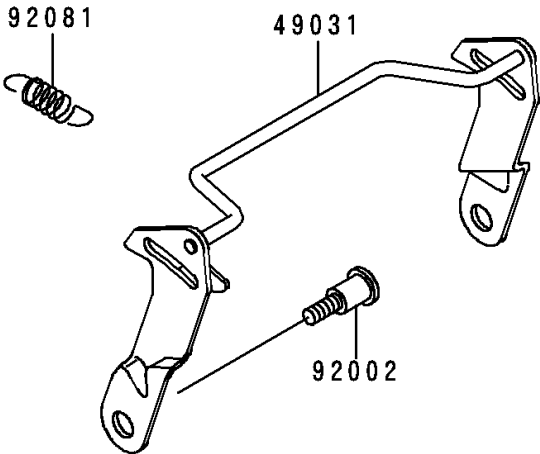

1996 NINJA® 250R PARTS DIAGRAM

Seat

F 25 1 0

1996 NINJA® 250R PARTS LIST

Seat

| ITEM NAME | PART NUMBER | QUANTITY |
|------------------------------------|---------------|----------|
| LATCH,SEAT (Ref # 49031) | 49031-1056 | 1 |
| SEAT-ASSY,DUAL,BLACK (Ref # 53001) | 53001-1547-MA | 1 |
| LEATHER,SEAT,BLACK (Ref # 53003) | 53003-1192-MA | 1 |
| BOLT,SOCKET,6MM (Ref # 92002) | 92002-1616 | 1 |
| SPRING,HOOK RETURN (Ref # 92081) | 92081-1580 | 1 |