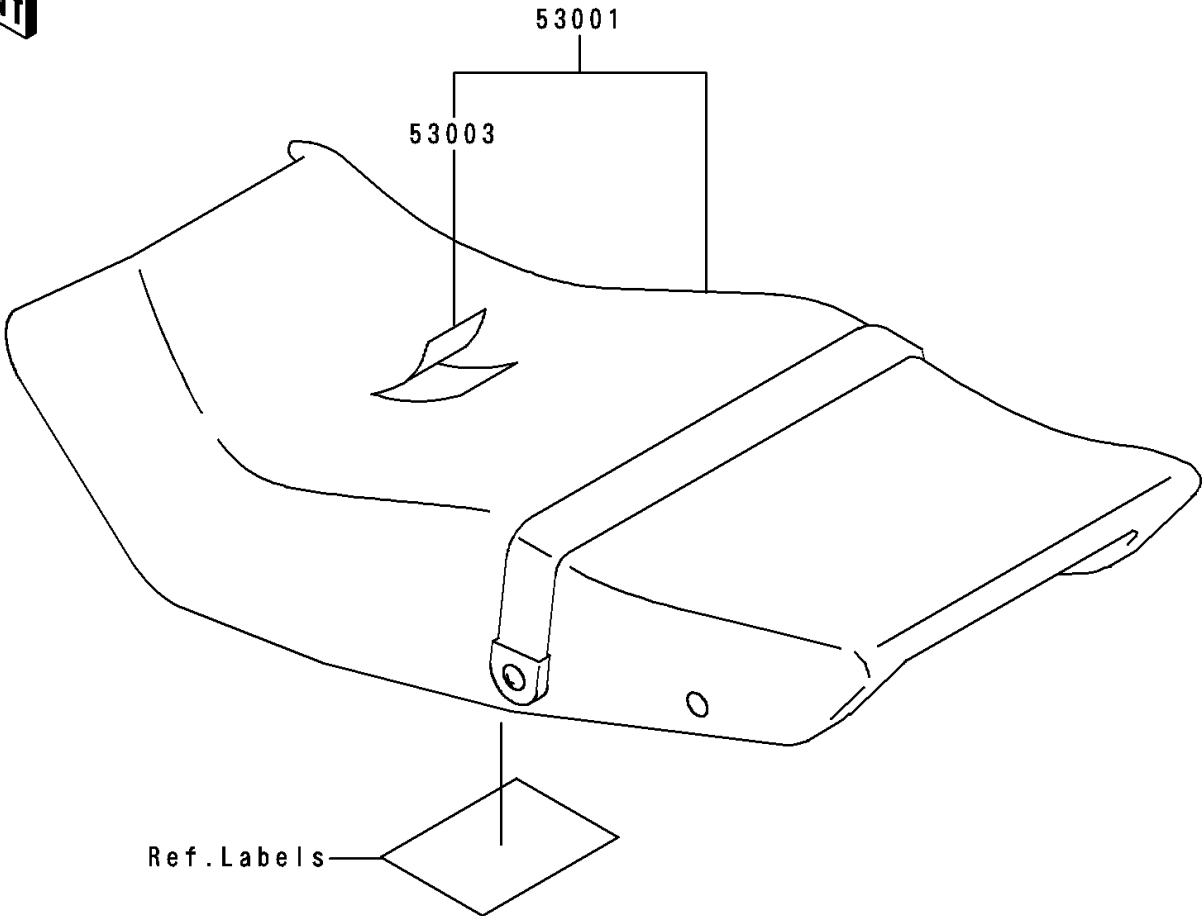

1996 NINJA® 250R PARTS DIAGRAM

Seat

F 25 1 0

1996 NINJA® 250R PARTS LIST

Seat

| ITEM NAME | PART NUMBER | QUANTITY |
|------------------------------------|---------------|----------|
| LATCH,SEAT (Ref # 49031) | 49031-1056 | 1 |
| SEAT-ASSY,DUAL,BLACK (Ref # 53001) | 53001-1547-MA | 1 |
| LEATHER,SEAT,BLACK (Ref # 53003) | 53003-1192-MA | 1 |
| BOLT,SOCKET,6MM (Ref # 92002) | 92002-1616 | 1 |
| SPRING,HOOK RETURN (Ref # 92081) | 92081-1580 | 1 |