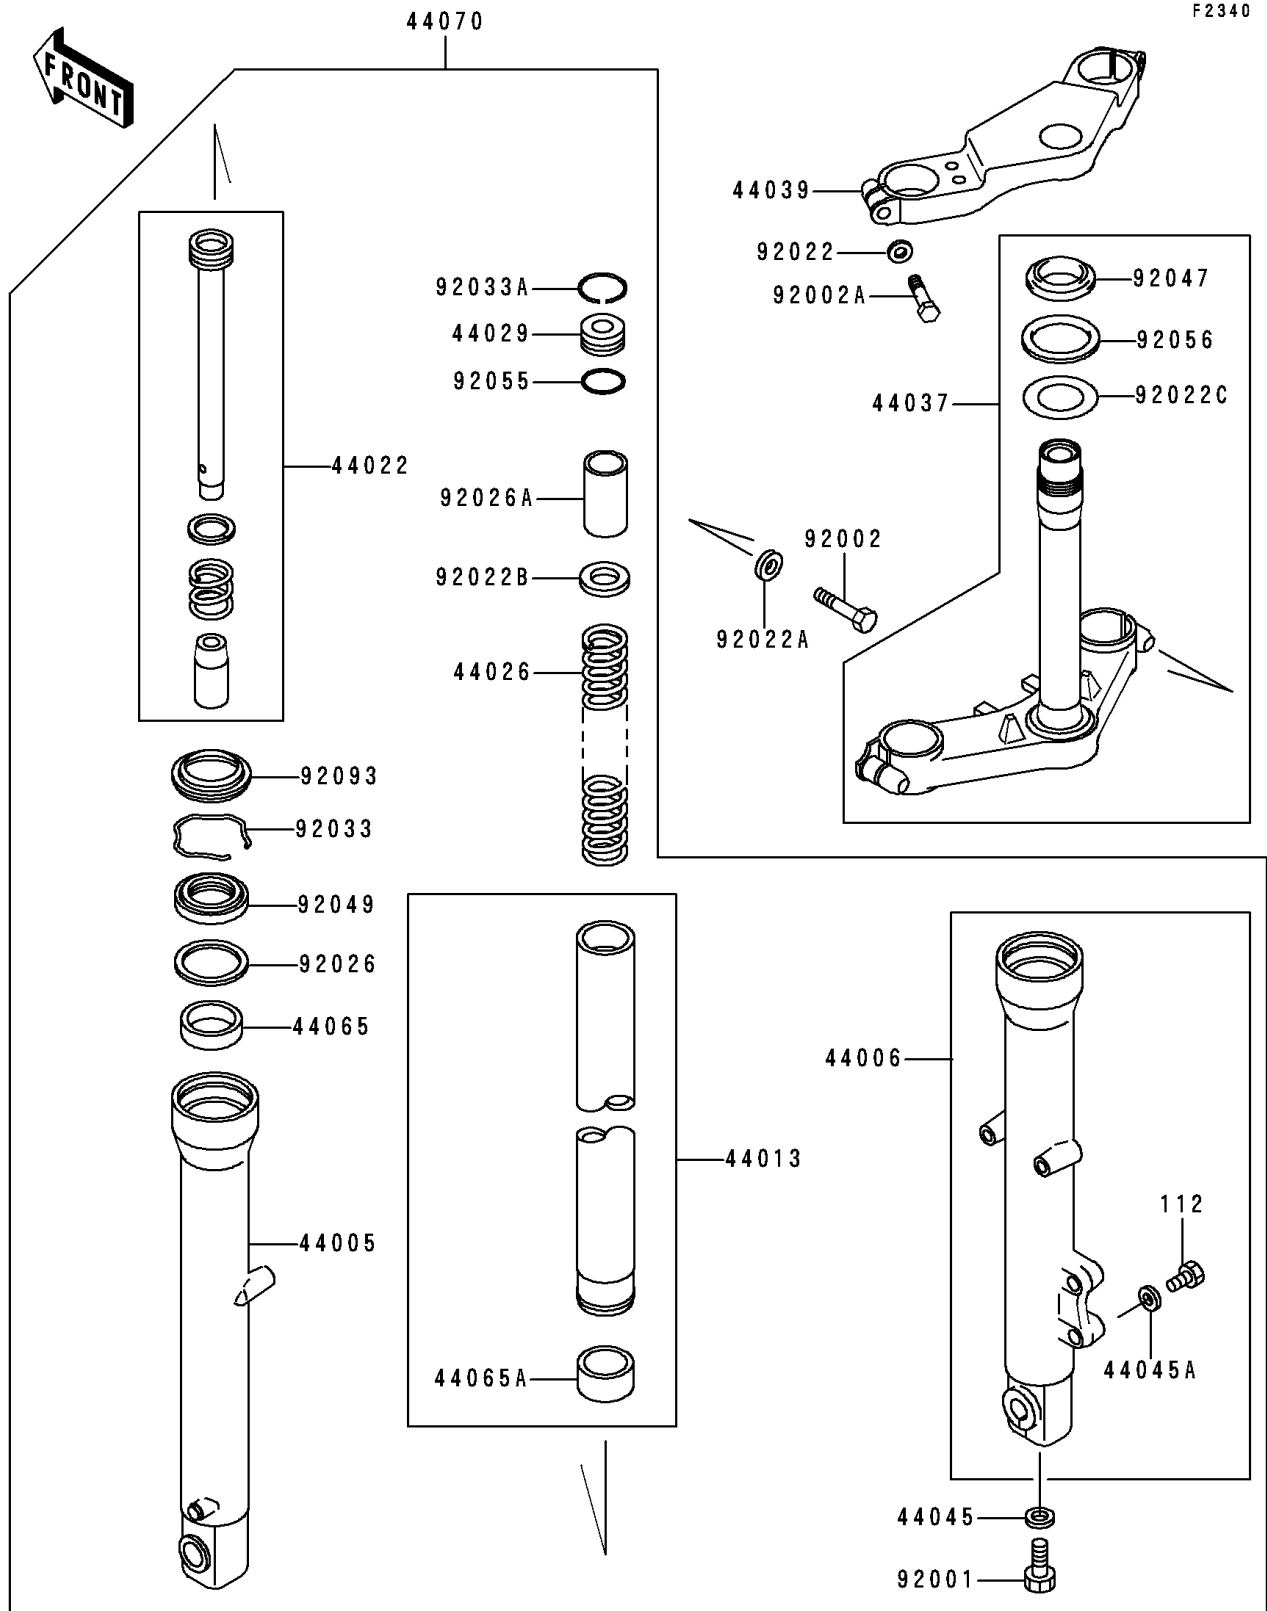

## 1996 NINJA® 250R PARTS DIAGRAM

Front Fork

## 1996 NINJA® 250R PARTS LIST

Front Fork

ITEM NAME	PART NUMBER	QUANTITY
BOLT-UPSET (Ref # 112)	112B0608	1
PIPE-LEFT FORK OUTER (Ref # 44005)	44005-1258	1
PIPE-RIGHT FORK OUTER (Ref # 44006)	44006-1255	1
PIPE-FORK INNER (Ref # 44013)	44013-1273	1
CYLINDER-FORK (Ref # 44022)	44022-1206	1
SPRING-FRONT FORK (Ref # 44026)	44026-1362	1
SEAT-FORK SPRING (Ref # 44029)	44029-1127	1
HOLDER-FORK UNDER (Ref # 44037)	44037-1217	1
HOLDER-FORK UPPER (Ref # 44039)	44039-1163	1
GASKET,FORK CYLINDER BOLT (Ref # 44045)	44045-051	1
GASKET,DRAIN PLUG (Ref # 44045A)	44045-052	1
BUSHING-FRONT FORK (Ref # 44065)	44065-1068	1
BUSHING-FRONT FORK (Ref # 44065A)	44065-1082	1
DAMPER-ASSY,FORK (Ref # 44070)	44070-5026	1
BOLT,FORK CYLINDER (Ref # 92001)	92001-1464	1
BOLT,10X32 (Ref # 92002)	92002-1811	1
BOLT (Ref # 92002A)	92002-1959	1
WASHER,SPRING,8MM (Ref # 92022)	92022-1552	1
WASHER,SPRING,10MM (Ref # 92022A)	92022-1704	1
WASHER (Ref # 92022B)	92022-1879	1
WASHER,30.5X50X0.6 (Ref # 92022C)	92022-231	1
SPACER,FORK (Ref # 92026)	92026-1038	1
SPACER (Ref # 92026A)	92026-1291	1
RING-SNAP,FORK (Ref # 92033)	92033-1219	1
RING-SNAP (Ref # 92033A)	92033-1236	1
RACE,STEERING STEM BEARING (Ref # 92047)	92047-012	1
SEAL-OIL,FORK (Ref # 92049)	92049-1226	1
RING-O,FORK SPRING SEAT (Ref # 92055)	92055-1384	1
SEAL-OIL,STEERING STEM (Ref # 92056)	92056-003	1

## 1996 NINJA® 250R PARTS LIST

Front Fork

ITEM NAME	PART NUMBER	QUANTITY
SEAL,FORK (Ref # 92093)	92093-1196	1