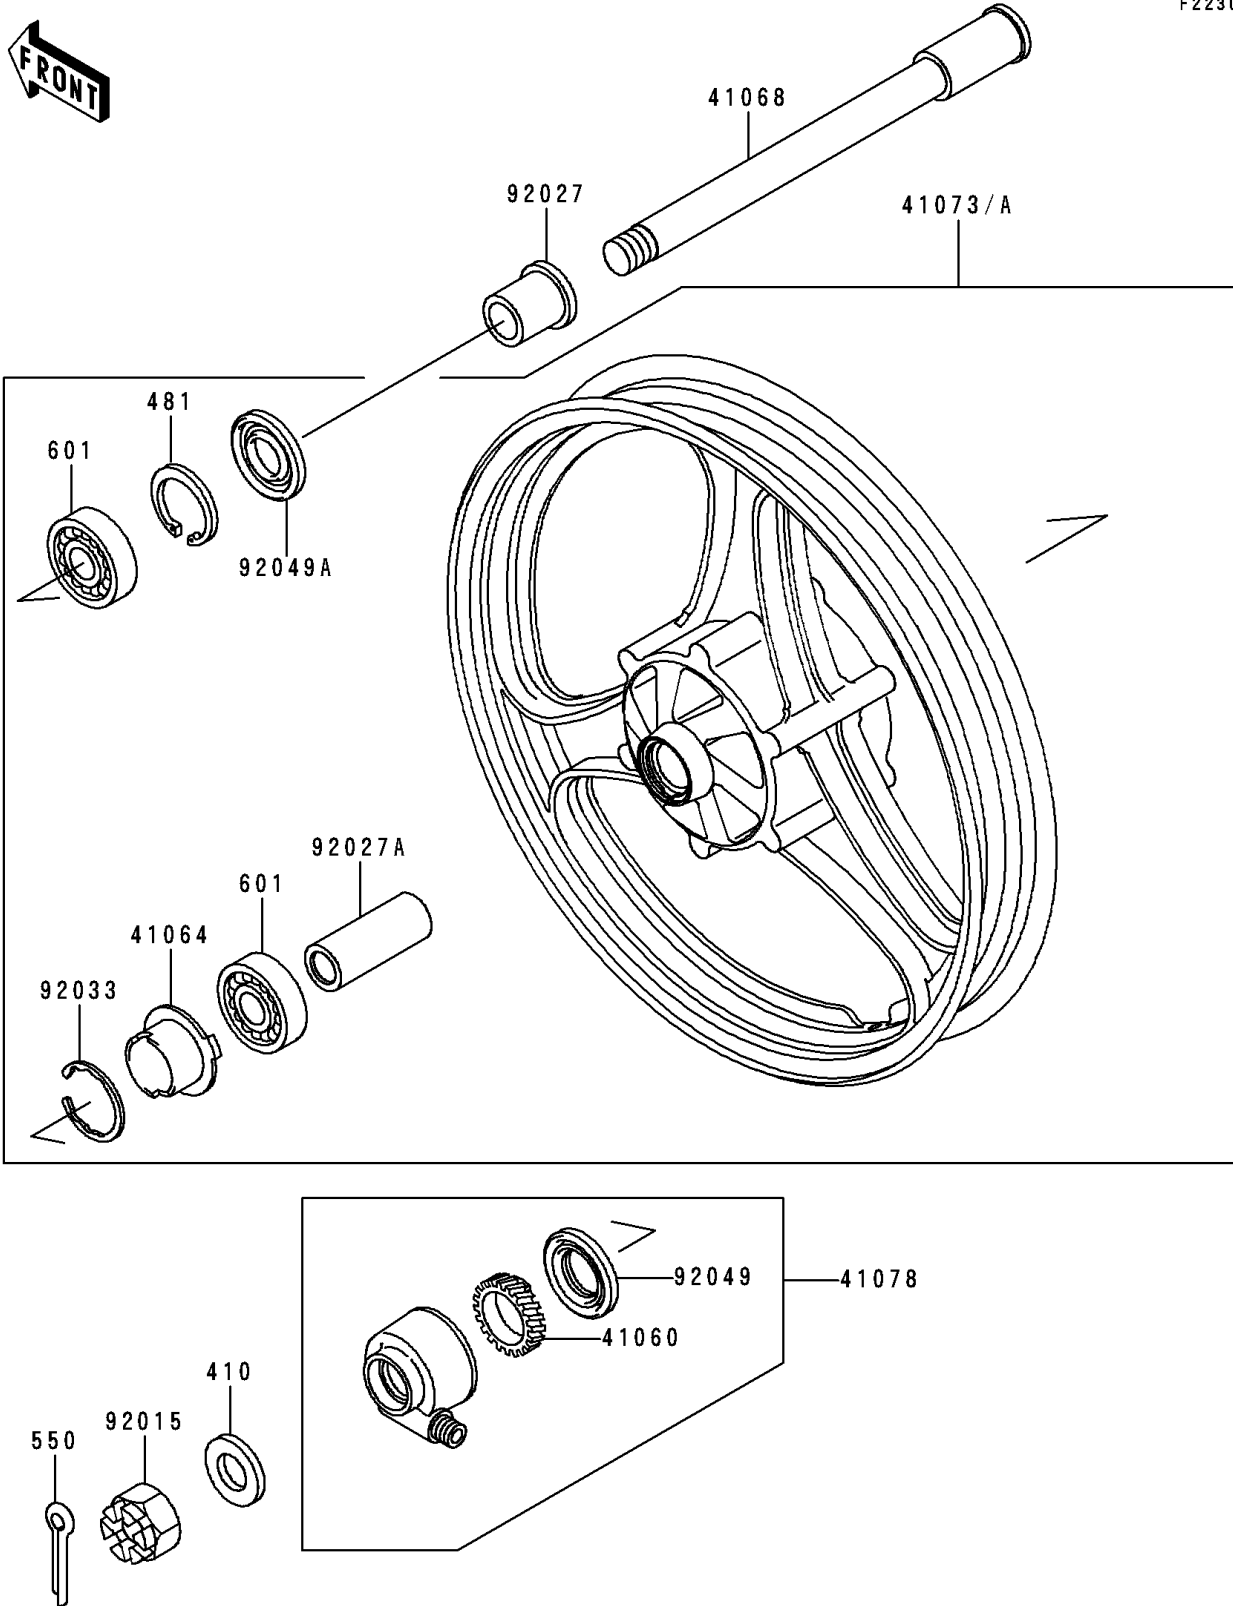

## 1996 NINJA® 250R PARTS DIAGRAM

Front Wheel

F2230

## 1996 NINJA® 250R PARTS LIST

Front Wheel

ITEM NAME	PART NUMBER	QUANTITY
WASHER-PLAIN-SMALL,14MM (Ref # 410)	410B1400	1
CIRCLIP-TYPE-C,35MM (Ref # 481)	481J3500	1
PIN-COTTER,3.0X25 (Ref # 550)	550D3025	1
BEARING-BALL,#6202UG (Ref # 601)	601B6202UG	1
GEAR-METER SCREW,23T (Ref # 41060)	41060-1107	1
RECEIVER-SPEEDOMETER (Ref # 41064)	41064-1006	1
AXLE,FR (Ref # 41068)	41068-1220	1
WHEEL-ASSY,FR,BLUE VIOLET (Ref # 41073A)	41073-1365-5G	1
CASE-ASSY-METER GEAR (Ref # 41078)	41078-1055	1
NUT,CASTLE,14MM (Ref # 92015)	92015-1765	1
COLLAR,L=36.5 (Ref # 92027)	92027-1979	1
COLLAR,15.2X22X60 (Ref # 92027A)	92027-1980	1
RING-SNAP,42MM (Ref # 92033)	92033-1041	1
SEAL-OIL,BJN30427-C3 (Ref # 92049)	92049-1057	1
SEAL-OIL,22X35X8 (Ref # 92049A)	92049-1348	1