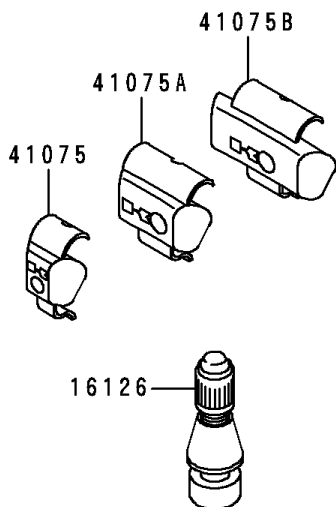

1996 NINJA® 250R PARTS DIAGRAM

Tires

F2210

1996 NINJA® 250R PARTS LIST

Tires

ITEM NAME	PART NUMBER	QUANTITY
VALVE,TIRE (Ref # 16126)	16126-1140	1
TIRE,FR,100/80-16 50S,K630F(D) (Ref # 41002)	41002-1642	1
TIRE,RR,130/80-16 64S,K630(D) (Ref # 41002A)	41002-1643	1
BALANCER-WHEEL,10G,SILVER (Ref # 41075)	41075-1014	1
BALANCER-WHEEL,20G,SILVER (Ref # 41075A)	41075-1015	1
BALANCER-WHEEL,30G,SILVER (Ref # 41075B)	41075-1016	1