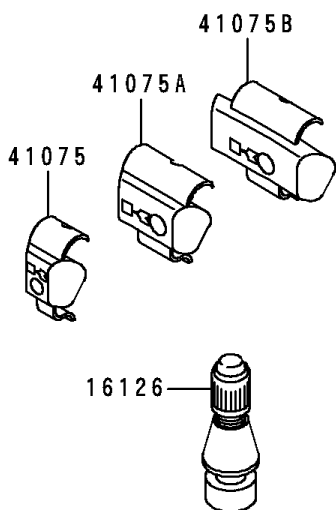

1996 NINJA® 250R PARTS DIAGRAM

Tires

F2210

1996 NINJA® 250R PARTS LIST

Tires

ITEM NAME	PART NUMBER	QUANTITY
VALVE,TIRE (Ref # 16126)	16126-1140	1
TIRE,FR,100/80-16 50S,K630F(D) (Ref # 41002)	41002-1642	1
TIRE,RR,130/80-16 64S,K630(D) (Ref # 41002A)	41002-1643	1
BALANCER-WHEEL,10G,SILVER (Ref # 41075)	41075-1014	1
BALANCER-WHEEL,20G,SILVER (Ref # 41075A)	41075-1015	1
BALANCER-WHEEL,30G,SILVER (Ref # 41075B)	41075-1016	1