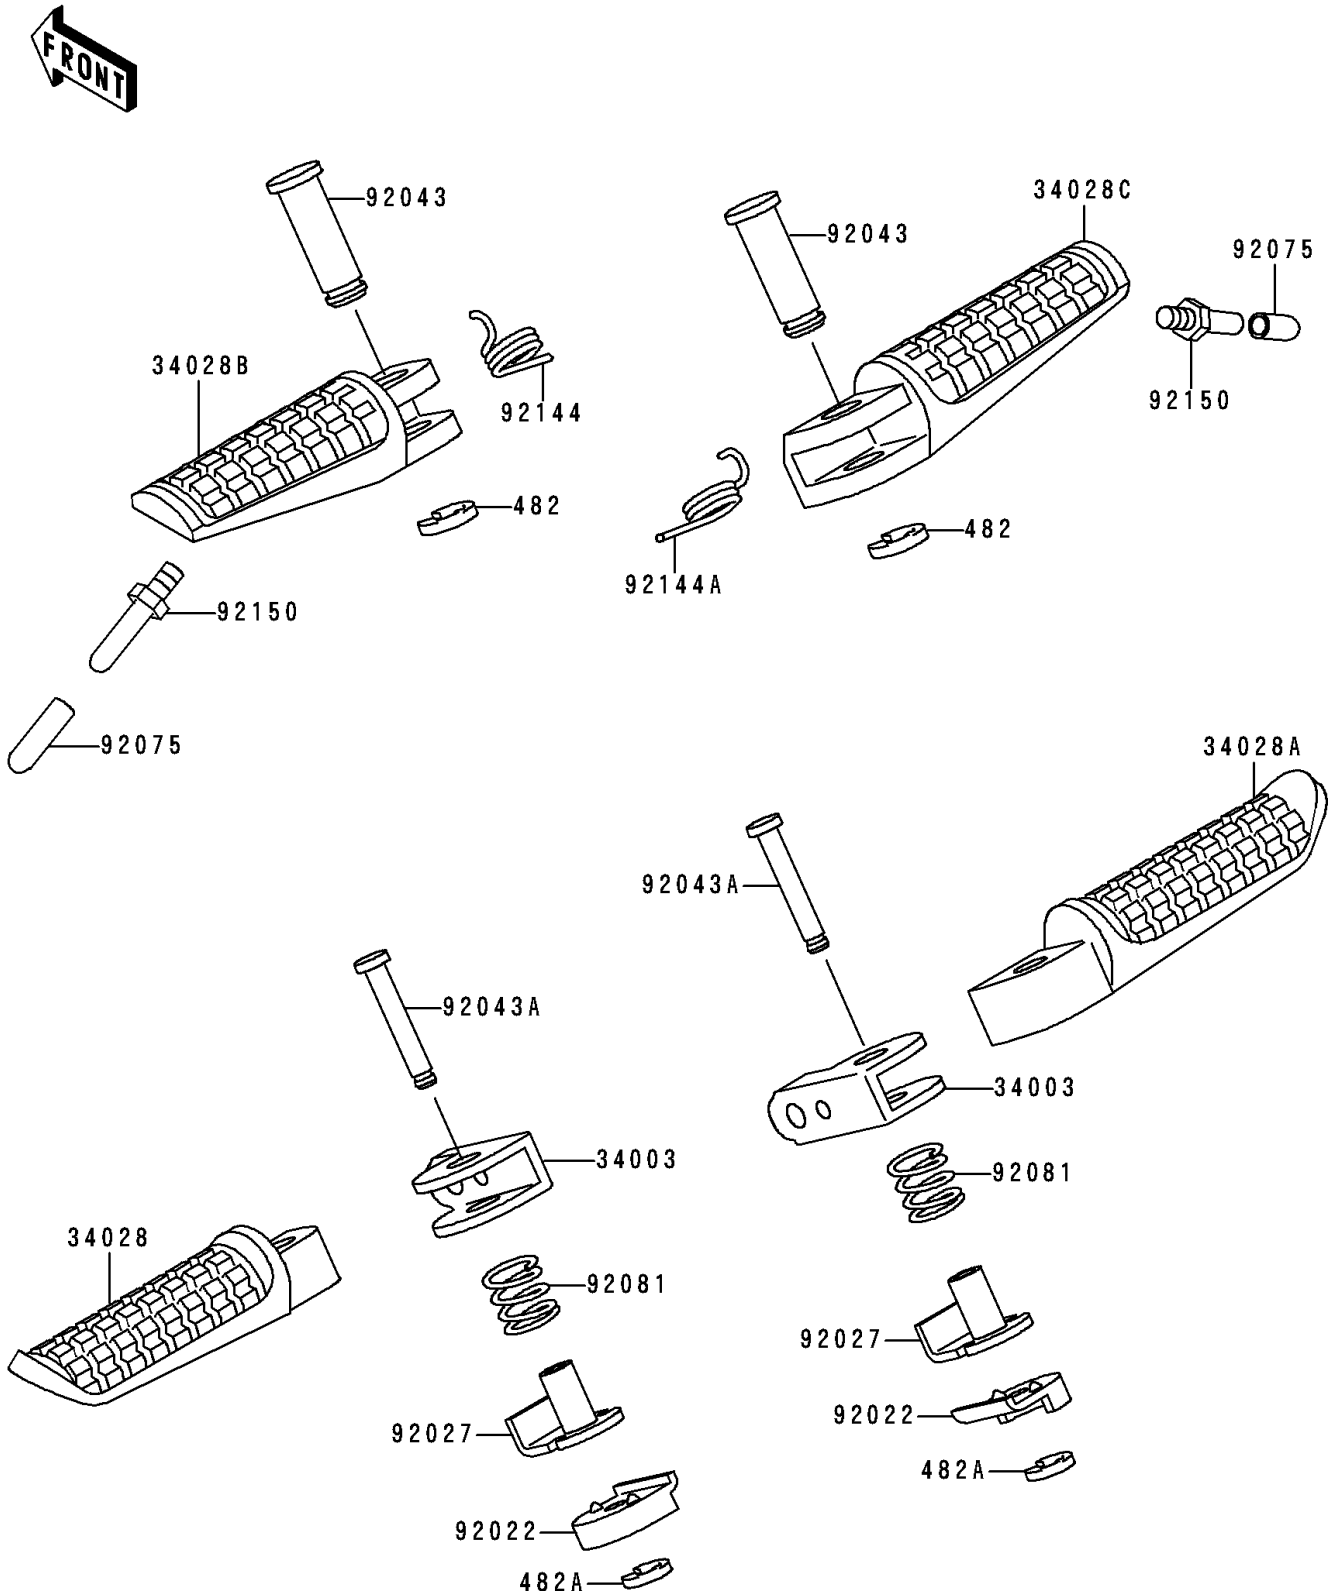

1996 NINJA® 250R PARTS DIAGRAM

Footrests

F2160

1996 NINJA® 250R PARTS LIST

Footrests

ITEM NAME	PART NUMBER	QUANTITY
CIRCLIP-TYPE-E,10MM (Ref # 482)	482L0100	1
CIRCLIP-TYPE-E,5MM (Ref # 482A)	482L5000	1
HOLDER-STEP,RR (Ref # 34003)	34003-1297	1
STEP,RR,LH (Ref # 34028)	34028-1191	1
STEP,RR,RH (Ref # 34028A)	34028-1192	1
STEP,FR,LH (Ref # 34028B)	34028-1334	1
STEP,FR,RH (Ref # 34028C)	34028-1335	1
WASHER,STOPPER (Ref # 92022)	92022-1661	1
COLLAR,STEP (Ref # 92027)	92027-1732	1
PIN,12X42.5 (Ref # 92043)	92043-1145	1
PIN,6X35.5 (Ref # 92043A)	92043-1294	1
DAMPER (Ref # 92075)	92075-1980	1
SPRING,STEP,RR (Ref # 92081)	92081-1612	1
SPRING,STEP RETURN,LH (Ref # 92144)	92144-1567	1
SPRING,STEP RETURN (Ref # 92144A)	92144-1568	1
BOLT,BANK SENSOR (Ref # 92150)	92150-1002	1