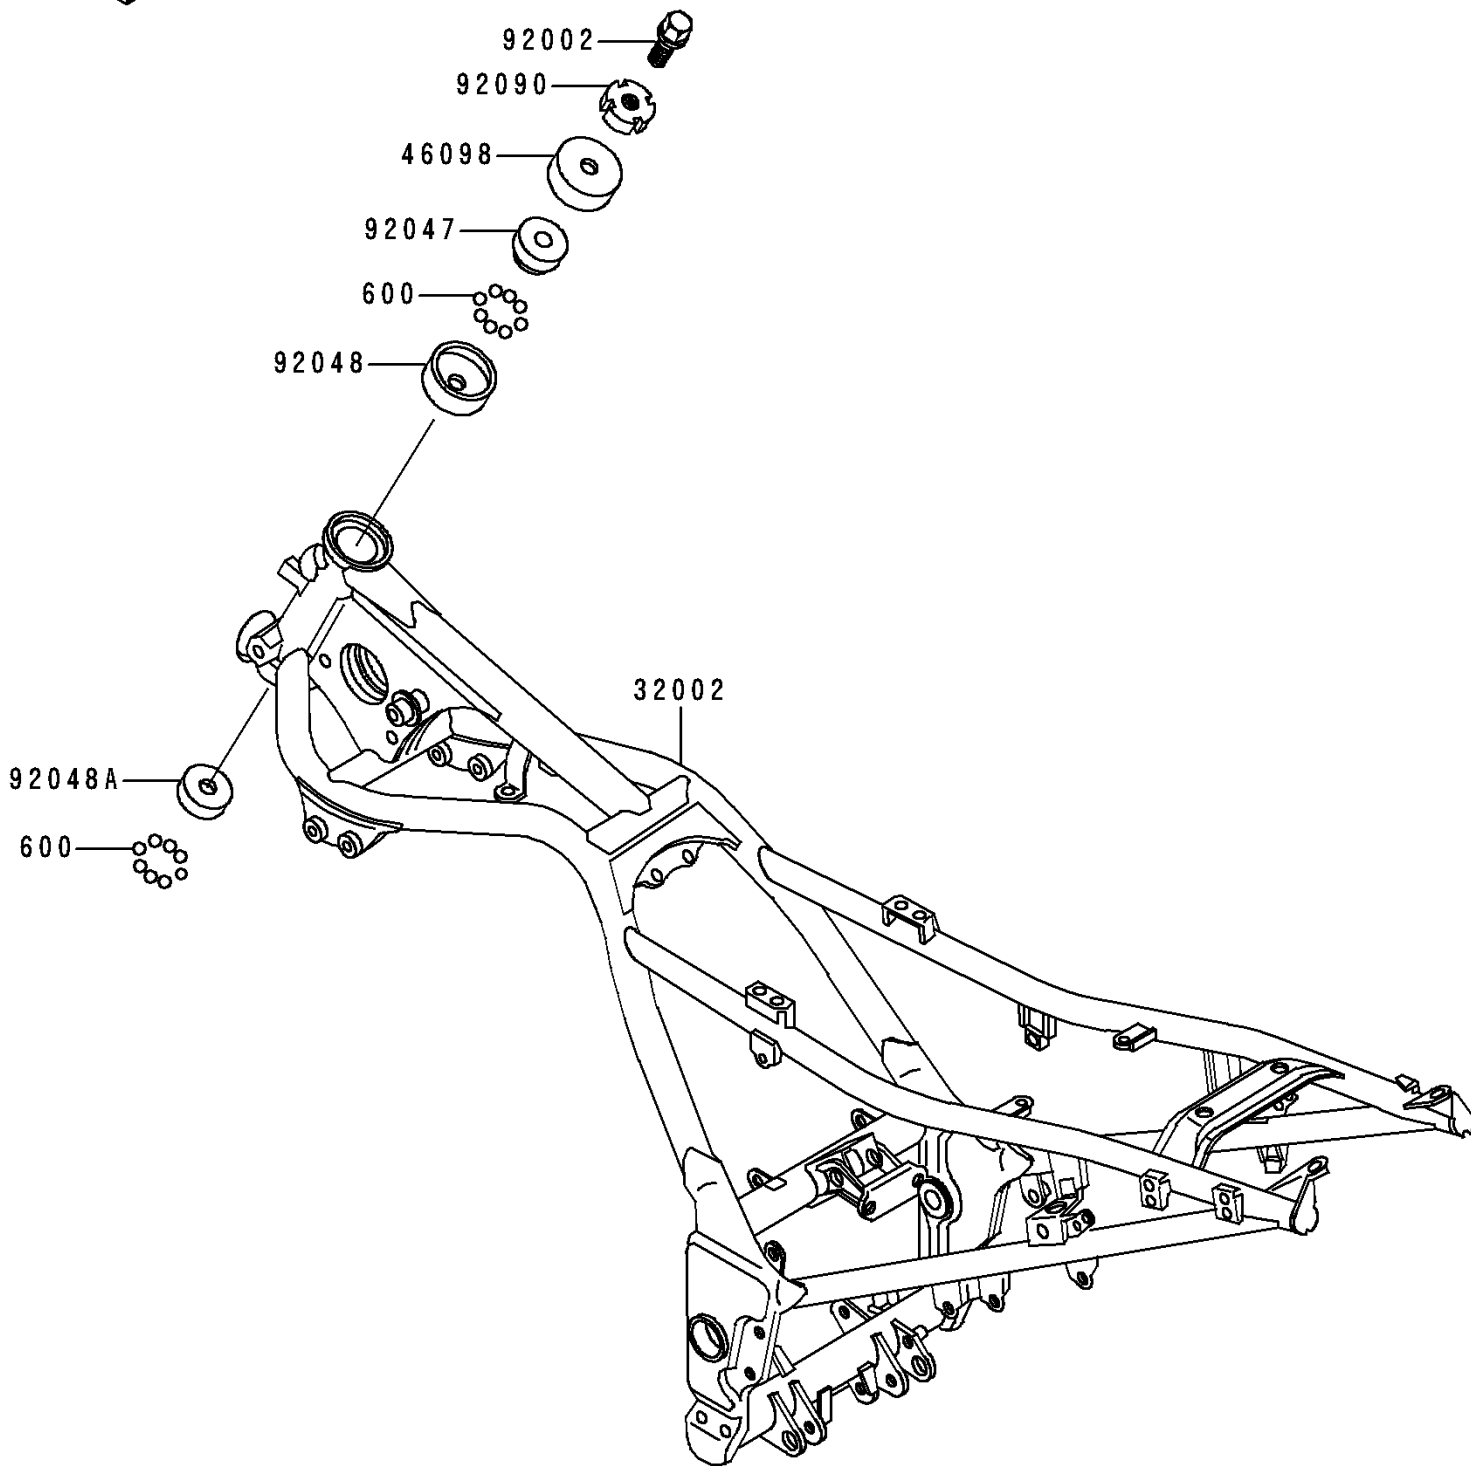

1996 NINJA® 250R PARTS DIAGRAM

Frame

F 2120

1996 NINJA® 250R PARTS LIST

Frame

ITEM NAME	PART NUMBER	QUANTITY
BALL-STEEL,1/4" (Ref # 600)	600A0800	1
FRAME-COMP (Ref # 32002)	32002-1944	1
CAP,STEERING STEM (Ref # 46098)	46098-016	1
BOLT,FLANGED,16X22 (Ref # 92002)	92002-1950	1
RACE,STEERING STEM BEARING (Ref # 92047)	92047-011	1
RACE,STEERING STEM BEARING (Ref # 92048)	92048-006	1
RACE,STEERING STEM BEARING (Ref # 92048A)	92048-008	1
NUT,30MM (Ref # 92090)	92090-007	1