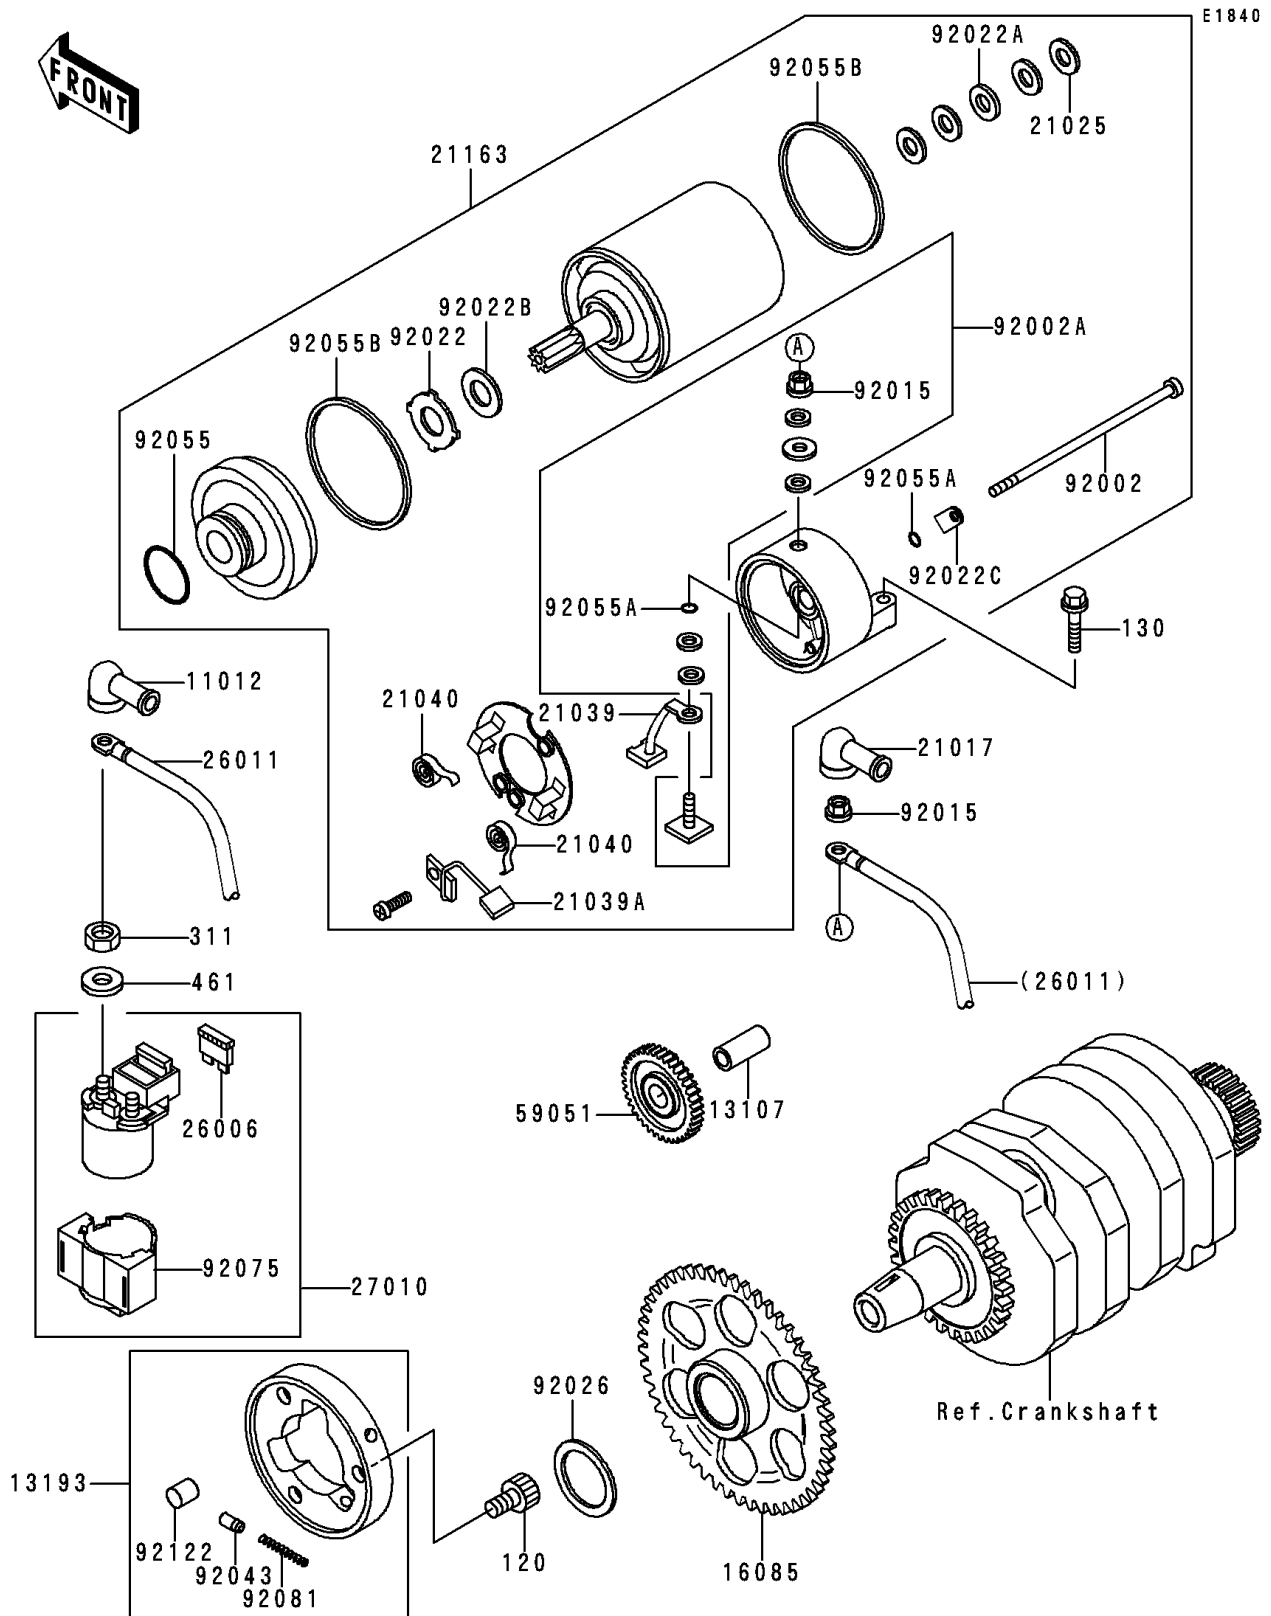

1996 NINJA® 250R PARTS DIAGRAM

Starter Motor

1996 NINJA® 250R PARTS LIST

Starter Motor

ITEM NAME	PART NUMBER	QUANTITY
BOLT-SOCKET,8X14 (Ref # 120)	120P0814	1
BOLT-FLANGED (Ref # 130)	130J0620	1
NUT-HEX,6MM (Ref # 311)	311B0600	1
WASHER-SPRING,6MM (Ref # 461)	461F0600	1
CAP,TERMINAL (Ref # 11012)	11012-1354	1
SHAFT,7.8X12X26.5 (Ref # 13107)	13107-1176	1
CLUTCH-ASSY-ONEWAY (Ref # 13193)	13193-1002	1
GEAR,ONEWAY CLUTCH,65T (Ref # 16085)	16085-1166	1
GROMMET,STARTER TERMINAL (Ref # 21017)	21017-017	1
WASHER,9.1X18X0.2 (Ref # 21025)	21025-011	1
BRUSH,CARBON(+) (Ref # 21039)	21039-1001	1
BRUSH,CARBON(-) (Ref # 21039A)	21039-1056	1
SPRING-BRUSH (Ref # 21040)	21040-1053	1
STARTER-ELECTRIC (Ref # 21163)	21163-1221	1
FUSE,30A-G (Ref # 26006)	26006-1006	1
WIRE-LEAD (Ref # 26011)	26011-1376	1
SWITCH,MAGNETIC (Ref # 27010)	27010-1213	1
GEAR-SPUR,IDLE (Ref # 59051)	59051-1154	1
BOLT,STARTER (Ref # 92002)	92002-1818	1
BOLT,TERMINAL (Ref # 92002A)	92002-1819	1
NUT,STARTER MOTOR (Ref # 92015)	92015-1476	1
WASHER,THRUST SUPPORT (Ref # 92022)	92022-1130	1
WASHER,9.1X18X0.8 (Ref # 92022A)	92022-1132	1
WASHER,22X12.2X0.5 (Ref # 92022B)	92022-1714	1
WASHER,LOCK (Ref # 92022C)	92022-1825	1
SPACER,25X40X1 (Ref # 92026)	92026-1004	1
PIN (Ref # 92043)	92043-132	1
RING-O (Ref # 92055)	92055-1303	1
RING-O,4.5X2.0 (Ref # 92055A)	92055-1370	1

1996 NINJA® 250R PARTS LIST

Starter Motor

ITEM NAME	PART NUMBER	QUANTITY
RING-O (Ref # 92055B)	92055-1418	1
DAMPER,MAGNETIC SWITCH (Ref # 92075)	92075-1863	1
SPRING,COIL (Ref # 92081)	92081-159	1
ROLLER (Ref # 92122)	92122-006	1