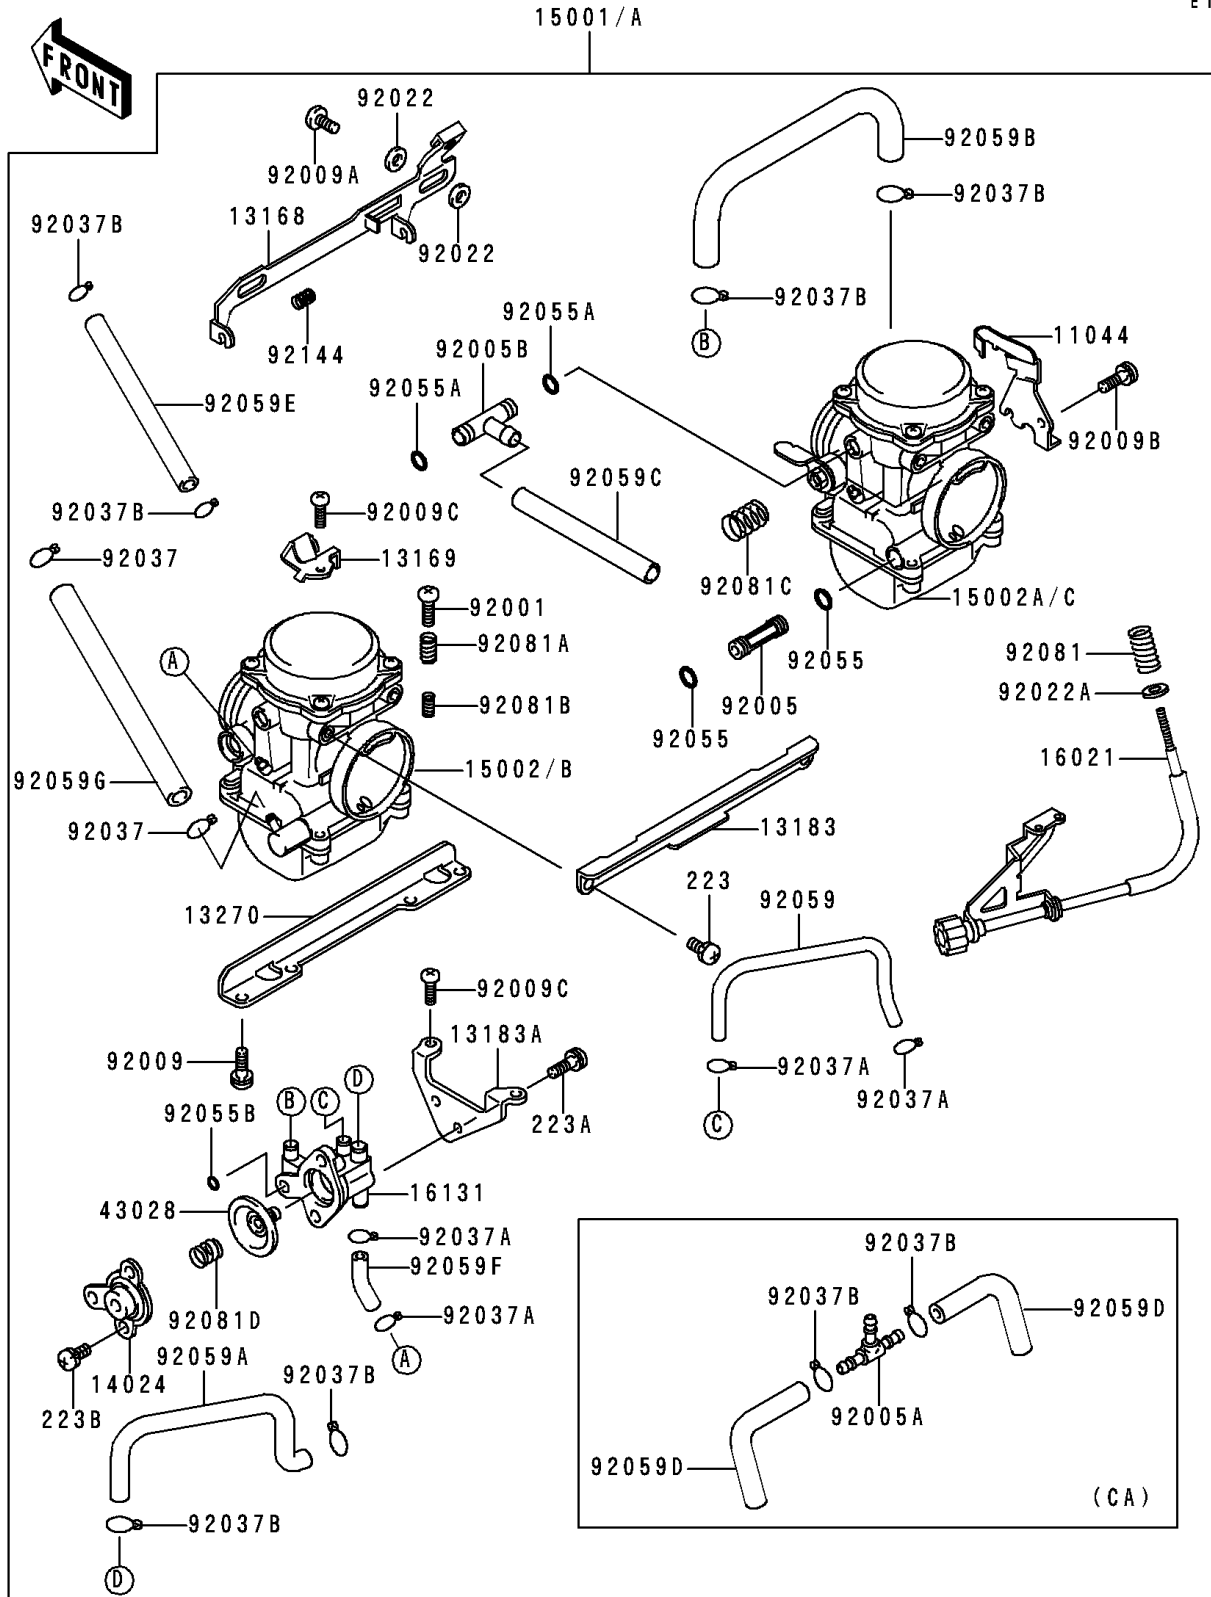

## 1996 NINJA® 250R PARTS LIST

Carburetor

ITEM NAME	PART NUMBER	QUANTITY
BRACKET,THROTTLE CABLE (Ref # 11044)	11044-1061	1
LEVER,STARTER (Ref # 13168)	13168-1330	1
PLATE,STARTER CABLE (Ref # 13169)	13169-1965	1
PLATE,CARBURETOR STAY,UPP (Ref # 13183)	13183-1029	1
PLATE,AIR CUT VALVE (Ref # 13183A)	13183-1031	1
PLATE,CARBURETOR STAY,LWR (Ref # 13270)	13270-1073	1
COVER,AIR CUT VALVE (Ref # 14024)	14024-1327	1
SCREW-THROTTLE STOP (Ref # 16021)	16021-1114	1
BODY-VALVE,DIAPHRAGM (Ref # 16131)	16131-1062	1
DIAPHRAGM,AIR CUT VALVE (Ref # 43028)	43028-1053	1
BOLT,THROTTLE ADJUST (Ref # 92001)	92001-1998	1
FITTING,FUEL,I-TYPE (Ref # 92005)	92005-1109	1
FITTING,T-TYPE (Ref # 92005B)	92005-1125	1
SCREW,6X16 (Ref # 92009)	92009-1129	1
SCREW (Ref # 92009A)	92009-1262	1
SCREW,5X10 (Ref # 92009B)	92009-1365	1
SCREW,4X18 (Ref # 92009C)	92009-1446	1
WASHER,6.1X11X0.8,POLYACETAL (Ref # 92022)	92022-1199	1
WASHER,PLAIN,STOP SPRING (Ref # 92022A)	92022-1480	1
CLAMP,FUEL TUBE (Ref # 92037)	92037-1075	1
CLAMP,TUBE (Ref # 92037A)	92037-1142	1
SCREW-PAN-WS-CROS (Ref # 223)	223C0510	1
SCREW-PAN-WS-CROS (Ref # 223A)	223D0408	1
SCREW-PAN-WS-CROS (Ref # 223B)	223D0410	1
RING-O (Ref # 92055)	92055-1004	1
RING-O,FUEL FITTING (Ref # 92055A)	92055-1223	1
RING-O (Ref # 92055B)	92055-1245	1
TUBE,3.5X6.5X180 (Ref # 92059)	92059-1140	1
TUBE,5X9X160 (Ref # 92059A)	92059-1201	1