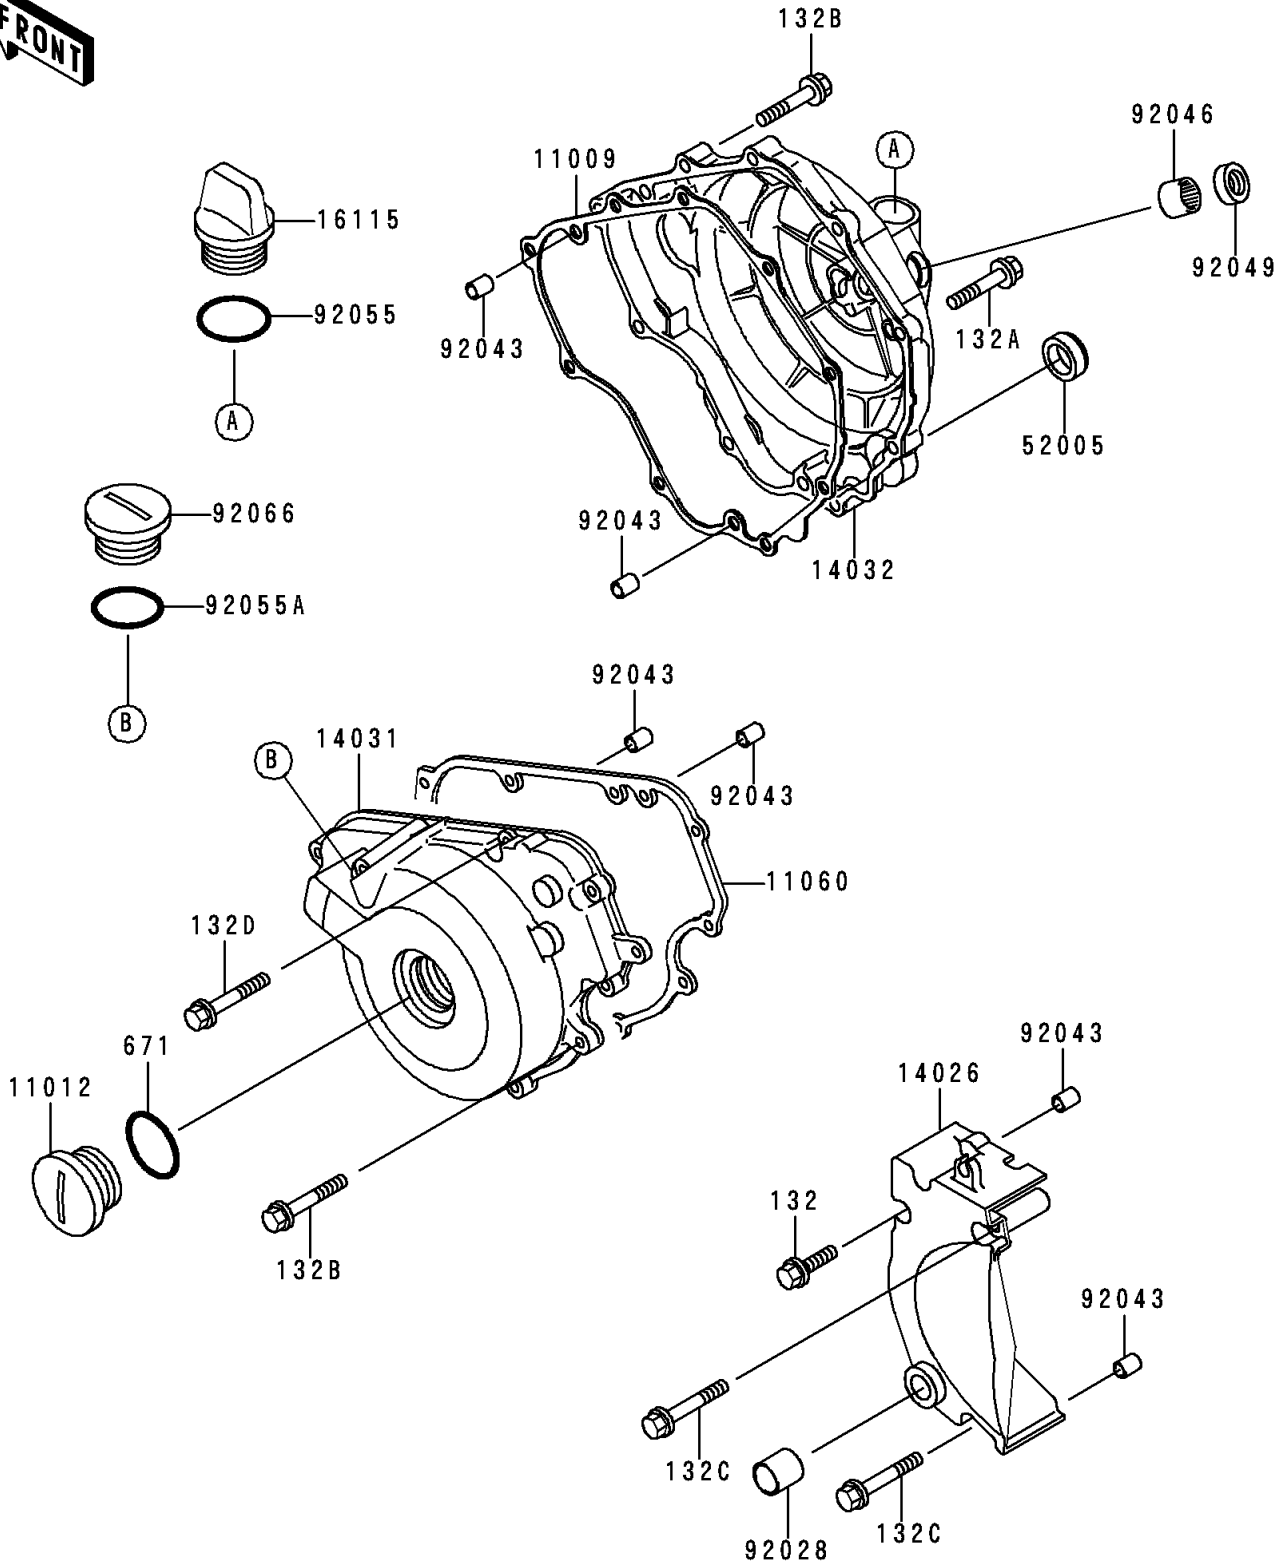

1996 NINJA® 250R PARTS DIAGRAM

Engine Cover(s)

E1431

1996 NINJA® 250R PARTS LIST

Engine Cover(s)

ITEM NAME	PART NUMBER	QUANTITY
BOLT-FLANGED-SMALL (Ref # 132)	132J0620	1
BOLT-FLANGED-SMALL (Ref # 132A)	132J0625	1
BOLT-FLANGED-SMALL (Ref # 132B)	132J0630	1
BOLT-FLANGED-SMALL (Ref # 132C)	132J0650	1
BOLT-FLANGED-SMALL (Ref # 132D)	132J0675	1
O RING,40MM (Ref # 671)	671B2540	1
GASKET,CLUTCH COVER (Ref # 11009)	11009-1872	1
CAP (Ref # 11012)	11012-1362	1
GASKET,GENERATOR COVER (Ref # 11060)	11060-1920	1
COVER-CHAIN (Ref # 14026)	14026-1122	1
COVER-GENERATOR (Ref # 14031)	14031-1225	1
COVER-CLUTCH (Ref # 14032)	14032-1213	1
CAP-OIL FILLER (Ref # 16115)	16115-1009	1
GAUGE,OIL LEVEL (Ref # 52005)	52005-1009	1
BUSHING (Ref # 92028)	92028-1710	1
PIN,6.2X8X14 (Ref # 92043)	92043-1263	1
BEARING-NEEDLE,HK1210 (Ref # 92046)	92046-1010	1
SEAL-OIL,TB12205.5 (Ref # 92049)	92049-1271	1
RING-O,31.5X2.6 (Ref # 92055)	92055-049	1
RING-O (Ref # 92055A)	92055-1146	1
PLUG,COVER (Ref # 92066)	92066-1163	1