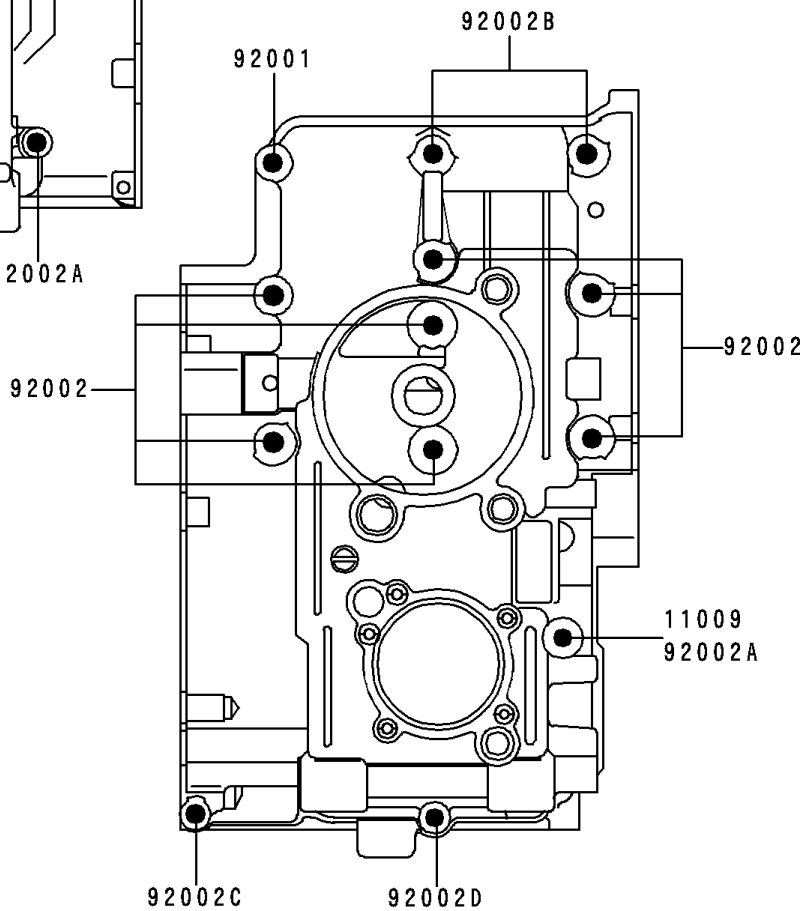

## 1996 NINJA® 250R PARTS DIAGRAM

Crankcase Bolt Pattern

E1412

Upper Case

Lower Case

## 1996 NINJA® 250R PARTS LIST

Crankcase Bolt Pattern

ITEM NAME	PART NUMBER	QUANTITY
GASKET,6.5X12X1.0 (Ref # 11009)	11009-1568	1
BOLT,6X38 (Ref # 92001)	92001-1899	1
BOLT,8X90 (Ref # 92002)	92002-1057	1
BOLT,6X85 (Ref # 92002A)	92002-1306	1
BOLT,8X72 (Ref # 92002B)	92002-1329	1
BOLT,6X60 (Ref # 92002C)	92002-1584	1
BOLT,6X135 (Ref # 92002D)	92002-1687	1