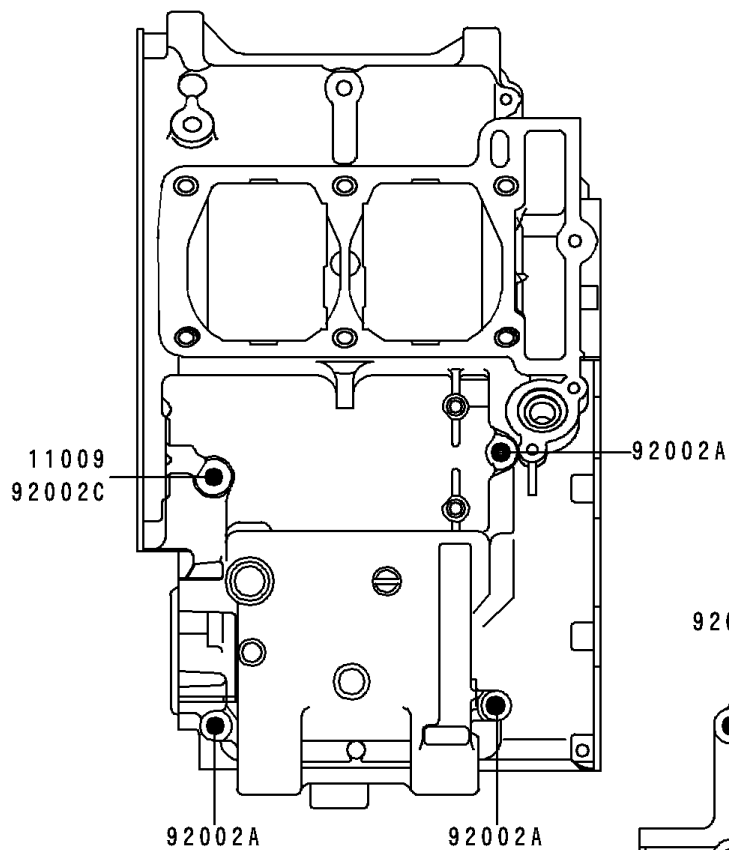

## 1996 NINJA® 250R PARTS DIAGRAM

Crankcase Bolt Pattern

E1412

Upper Case

Lower Case

## 1996 NINJA® 250R PARTS LIST

Crankcase Bolt Pattern

ITEM NAME	PART NUMBER	QUANTITY
GASKET,6.5X12X1.0 (Ref # 11009)	11009-1568	1
BOLT,6X38 (Ref # 92001)	92001-1899	1
BOLT,8X90 (Ref # 92002)	92002-1057	1
BOLT,6X85 (Ref # 92002A)	92002-1306	1
BOLT,8X72 (Ref # 92002B)	92002-1329	1
BOLT,6X60 (Ref # 92002C)	92002-1584	1
BOLT,6X135 (Ref # 92002D)	92002-1687	1