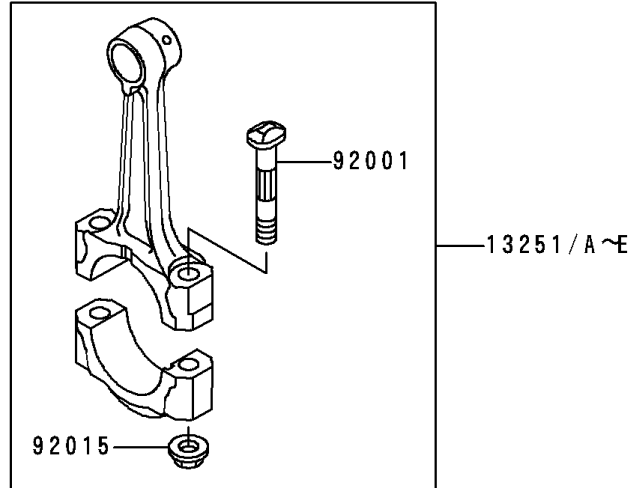

1996 NINJA® 250R PARTS DIAGRAM

Crankshaft

E1321

1996 NINJA® 250R PARTS LIST

Crankshaft

ITEM NAME	PART NUMBER	QUANTITY
CRANKSHAFT-COMP (Ref # 13031)	13031-1247	1
SHAFT-COMP,BALANCER (Ref # 13234)	13234-1098	1
ROD-ASSY-CONNECTING,F (Ref # 13251)	13251-1083-FF	1
ROD-ASSY-CONNECTING,G (Ref # 13251A)	13251-1083-GG	1
ROD-ASSY-CONNECTING,H (Ref # 13251B)	13251-1083-HH	1
ROD-ASSY-CONNECTING,I (Ref # 13251C)	13251-1083-II	1
ROD-ASSY-CONNECTING,J (Ref # 13251D)	13251-1083-JJ	1
ROD-ASSY-CONNECTING,K (Ref # 13251E)	13251-1083-KK	1
BOLT,CONNECTING ROD,7MM (Ref # 92001)	92001-1793	1
NUT,CONNECTING ROD,7MM (Ref # 92015)	92015-1527	1
BUSHING,BALANCER,BLUE (Ref # 92028)	92028-1422	1
BUSHING,BALANCER,BLACK (Ref # 92028A)	92028-1423	1
BUSHING,BALANCER,BROWN (Ref # 92028B)	92028-1424	1
BUSHING,CRANKSHAFT,#1&3,BLUE (Ref # 92028C)	92028-1486	1
BUSHING,CRANKSHAFT,#1&3,BLACK (Ref # 92028D)	92028-1487	1
BUSHING,CRANKSHAFT,#2,BLUE (Ref # 92028E)	92028-1489	1
BUSHING,CRANKSHAFT,#2,BLACK (Ref # 92028F)	92028-1490	1
BUSHING,CONNECTING ROD,BLUE (Ref # 92028G)	92028-1492	1
BUSHING,CONNECTING ROD,BLACK (Ref # 92028H)	92028-1493	1
BUSHING,CONNECTING ROD,BROWN (Ref # 92028I)	92028-1494	1
BUSHING,CRANKSHAFT,#1&3,YELLOW (Ref # 92028J)	92028-1582	1
BUSHING,CRANKSHAFT,#2,YELLOW (Ref # 92028K)	92028-1586	1
KEY,WOODRUFF (Ref # 92038)	92038-001	1