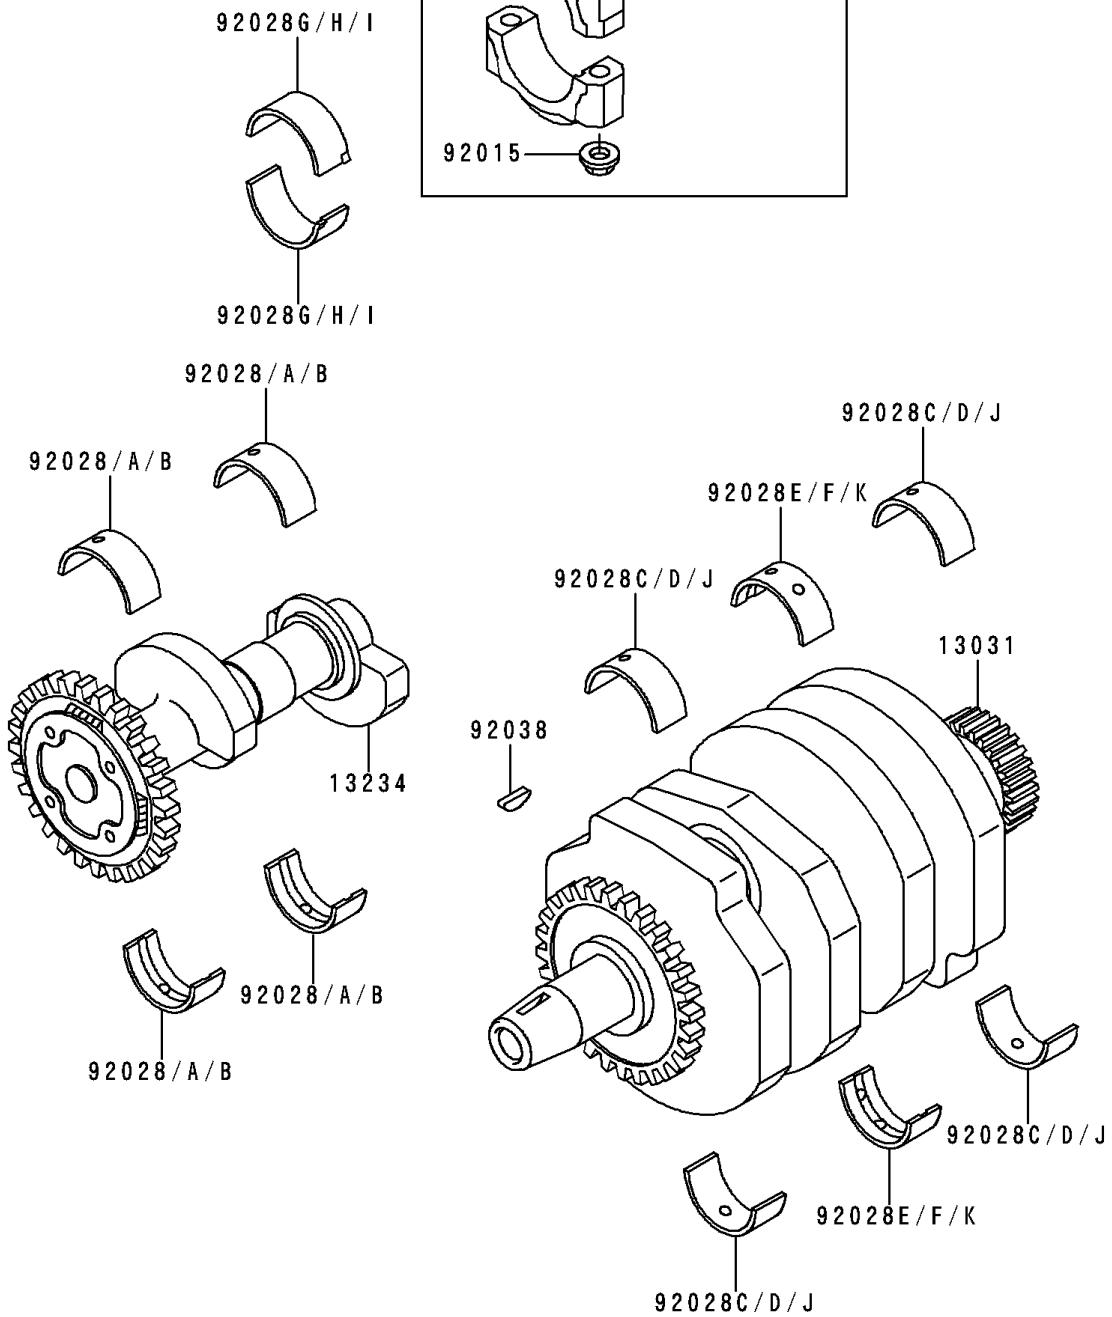

1996 NINJA® 250R PARTS DIAGRAM

Crankshaft

E1321

1996 NINJA® 250R PARTS LIST

Crankshaft

ITEM NAME	PART NUMBER	QUANTITY
CRANKSHAFT-COMP (Ref # 13031)	13031-1247	1
SHAFT-COMP,BALANCER (Ref # 13234)	13234-1098	1
ROD-ASSY-CONNECTING,F (Ref # 13251)	13251-1083-FF	1
ROD-ASSY-CONNECTING,G (Ref # 13251A)	13251-1083-GG	1
ROD-ASSY-CONNECTING,H (Ref # 13251B)	13251-1083-HH	1
ROD-ASSY-CONNECTING,I (Ref # 13251C)	13251-1083-II	1
ROD-ASSY-CONNECTING,J (Ref # 13251D)	13251-1083-JJ	1
ROD-ASSY-CONNECTING,K (Ref # 13251E)	13251-1083-KK	1
BOLT,CONNECTING ROD,7MM (Ref # 92001)	92001-1793	1
NUT,CONNECTING ROD,7MM (Ref # 92015)	92015-1527	1
BUSHING,BALANCER,BLUE (Ref # 92028)	92028-1422	1
BUSHING,BALANCER,BLACK (Ref # 92028A)	92028-1423	1
BUSHING,BALANCER,BROWN (Ref # 92028B)	92028-1424	1
BUSHING,CRANKSHAFT,#1&3,BLUE (Ref # 92028C)	92028-1486	1
BUSHING,CRANKSHAFT,#1&3,BLACK (Ref # 92028D)	92028-1487	1
BUSHING,CRANKSHAFT,#2,BLUE (Ref # 92028E)	92028-1489	1
BUSHING,CRANKSHAFT,#2,BLACK (Ref # 92028F)	92028-1490	1
BUSHING,CONNECTING ROD,BLUE (Ref # 92028G)	92028-1492	1
BUSHING,CONNECTING ROD,BLACK (Ref # 92028H)	92028-1493	1
BUSHING,CONNECTING ROD,BROWN (Ref # 92028I)	92028-1494	1
BUSHING,CRANKSHAFT,#1&3,YELLOW (Ref # 92028J)	92028-1582	1
BUSHING,CRANKSHAFT,#2,YELLOW (Ref # 92028K)	92028-1586	1
KEY,WOODRUFF (Ref # 92038)	92038-001	1