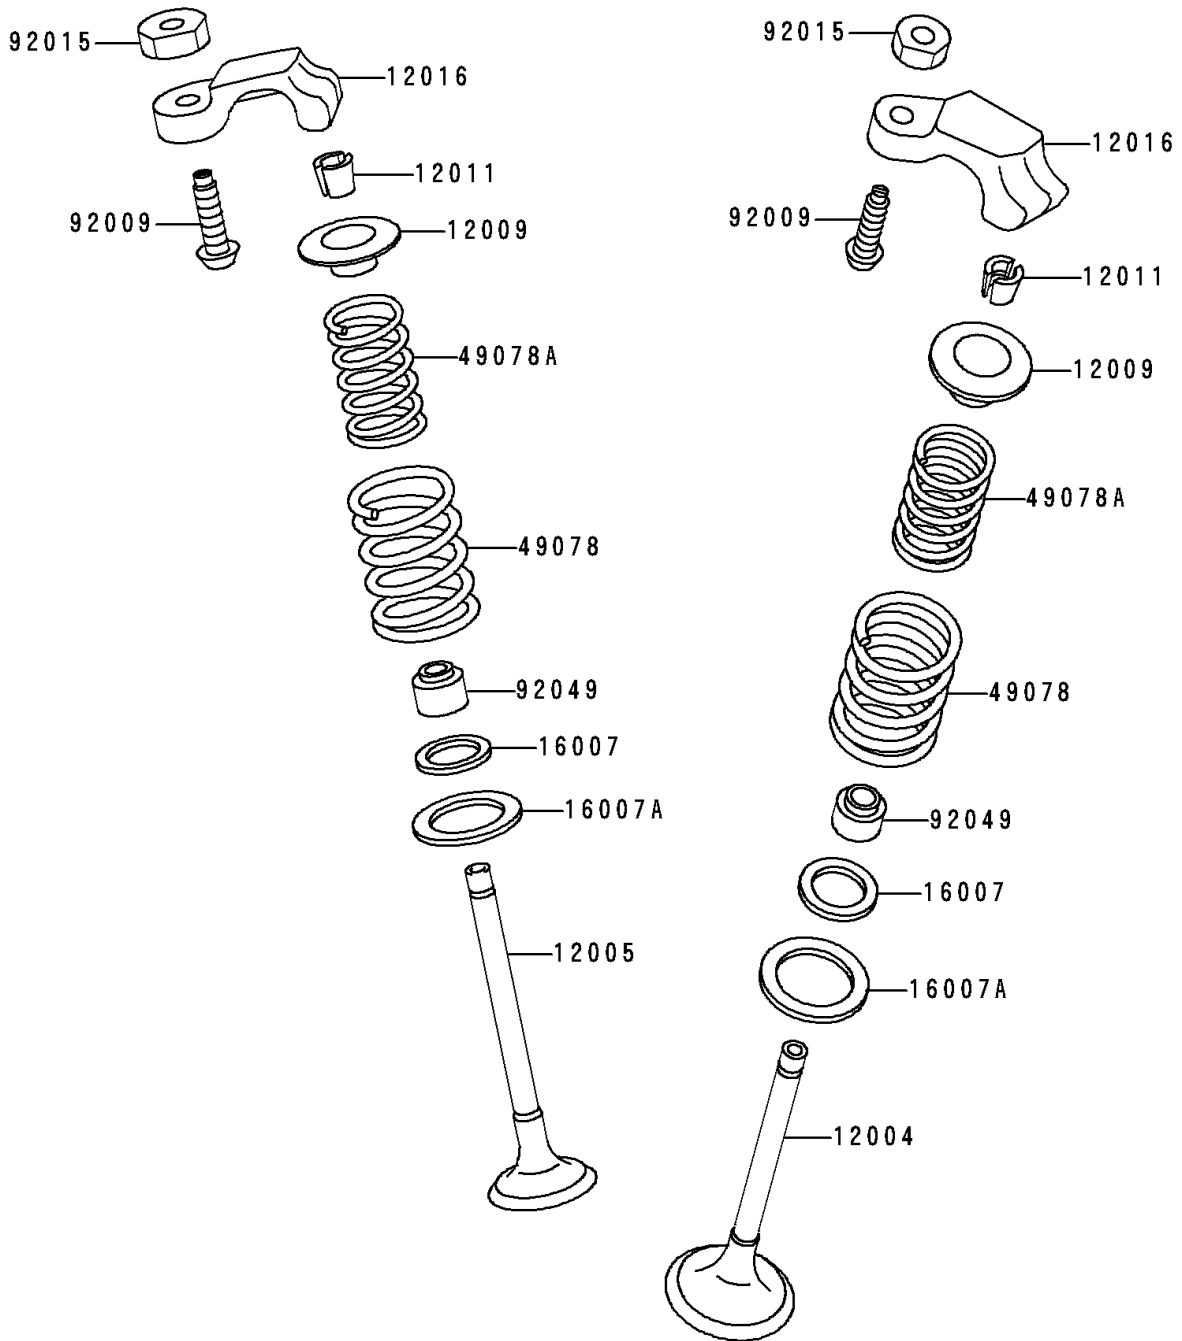

1996 NINJA® 250R PARTS DIAGRAM

Valve(s)

E1210

1996 NINJA® 250R PARTS LIST

Valve(s)

ITEM NAME	PART NUMBER	QUANTITY
VALVE-INTAKE (Ref # 12004)	12004-1074	1
VALVE-EXHAUST (Ref # 12005)	12005-1091	1
RETAINER-VALVE SPRING (Ref # 12009)	12009-1060	1
COLLET (Ref # 12011)	12011-1051	1
ARM-ROCKER (Ref # 12016)	12016-1067	1
SEAT-SPRING,12.1X16.2X0.5 (Ref # 16007)	16007-1177	1
SEAT-SPRING,17.5X23.8X0.5 (Ref # 16007A)	16007-1178	1
SPRING-ENGINE VALVE (Ref # 49078)	49078-1078	1
SPRING-ENGINE VALVE (Ref # 49078A)	49078-1079	1
SCREW,6MM (Ref # 92009)	92009-1424	1
NUT,6MM (Ref # 92015)	92015-1586	1
SEAL-OIL,VSB58.558 (Ref # 92049)	92049-1218	1