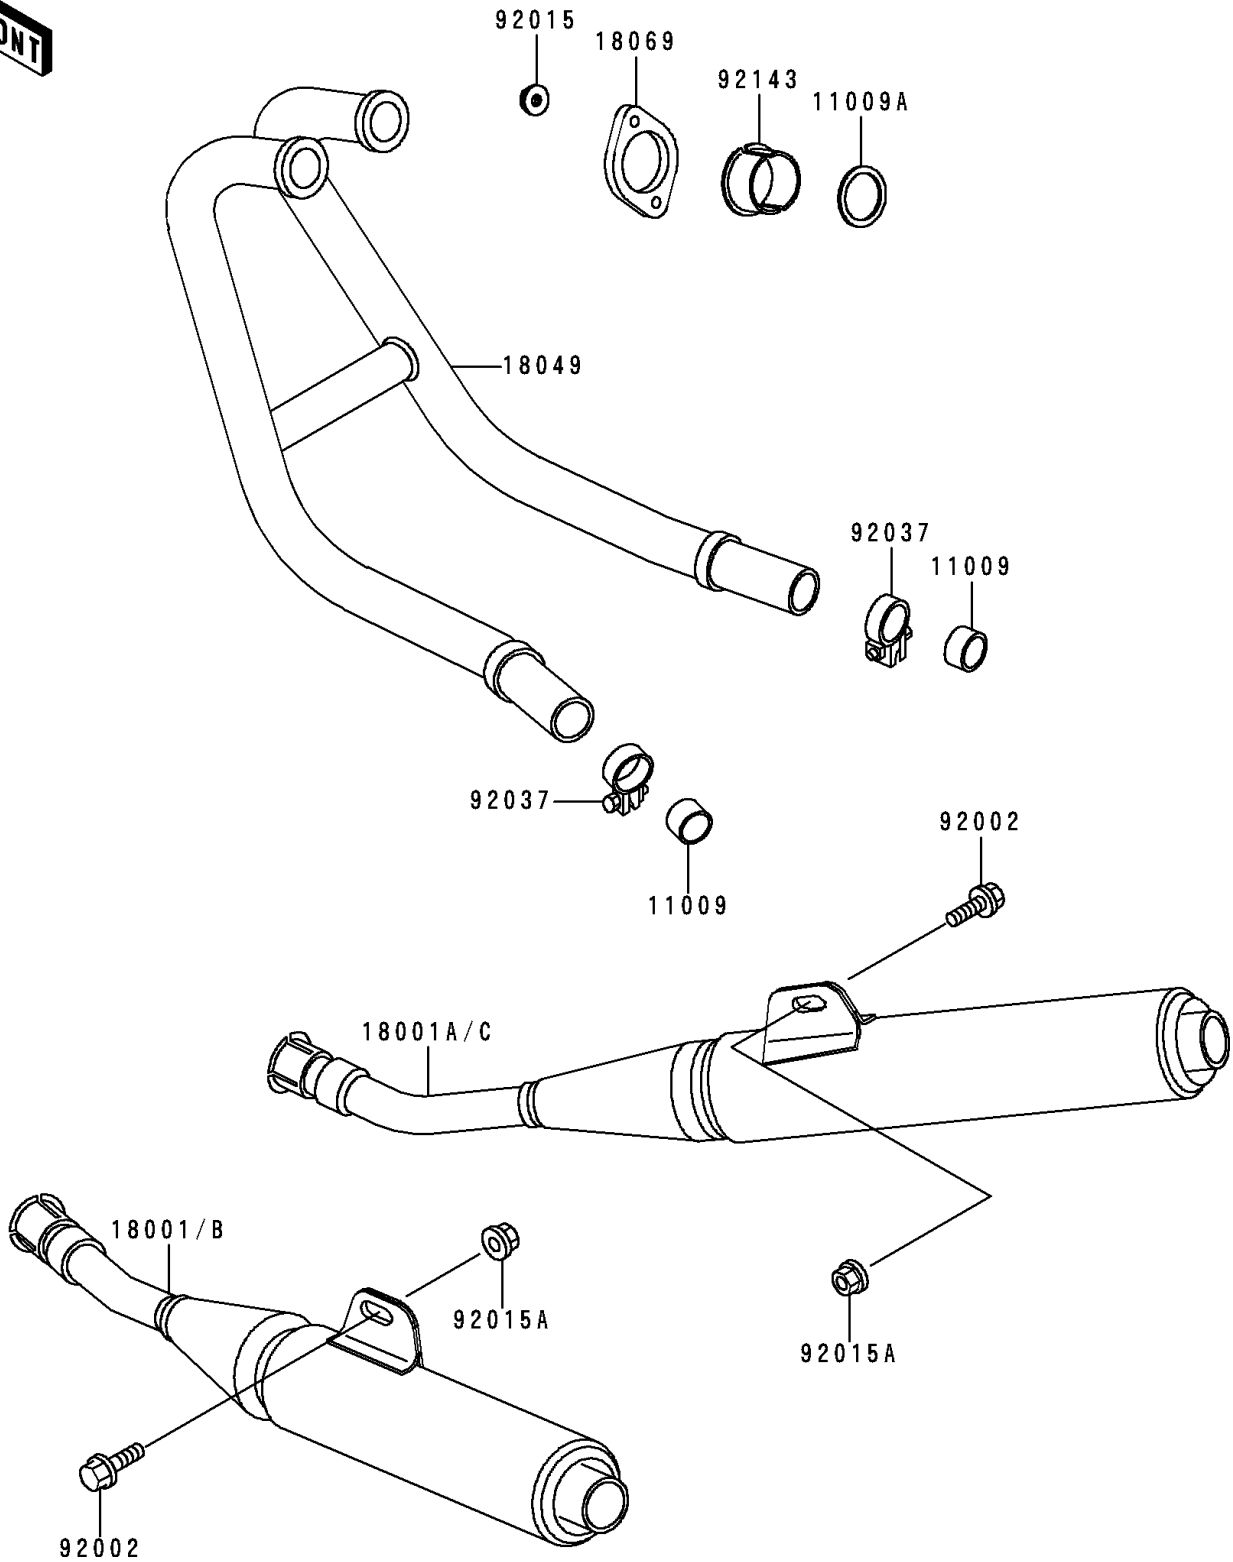

1996 NINJA® 250R PARTS DIAGRAM

Muffler(s)

E1140

1996 NINJA® 250R PARTS LIST

Muffler(s)

ITEM NAME	PART NUMBER	QUANTITY
GASKET,MUFFLER CONNECTING (Ref # 11009)	11009-1865	1
GASKET,EXHAUST PIPE HOLDER (Ref # 11009A)	11009-1866	1
PIPE-EXHAUST (Ref # 18049)	18049-1431	1
HOLDER-EXHAUST PIPE (Ref # 18069)	18069-1075	1
BOLT,10X30 (Ref # 92002)	92002-1787	1
NUT,6MM (Ref # 92015)	92015-1365	1
NUT,FLANGED,10MM (Ref # 92015A)	92015-1387	1
CLAMP,39.5MM (Ref # 92037)	92037-1792	1
COLLAR,EXHAUST PIPE (Ref # 92143)	92143-1006	1
MUFFLER,LH (Ref # 18001)	18001-1695	1
MUFFLER,RH (Ref # 18001A)	18001-1696	1
MUFFLER,LH (Ref # 18001B)	18001-1724	1
MUFFLER,RH (Ref # 18001C)	18001-1725	1